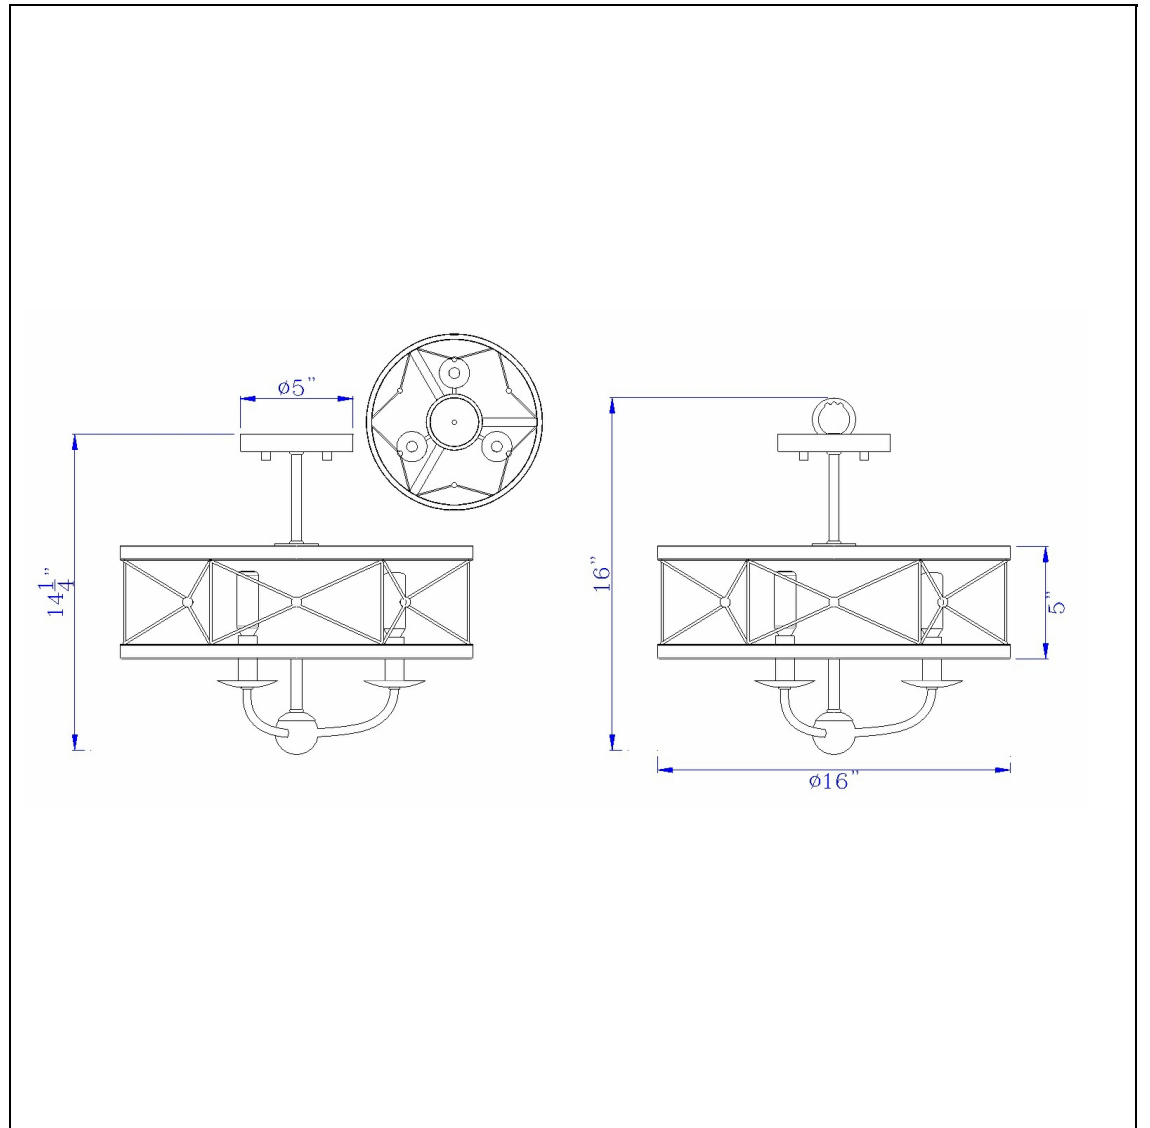

Product No. **FX-3685-3**

Description

40W X 3 Modica Metal Pendant Fixture  
(Edison Bulbs Not included)  
Durable Metal Construction  
Ships in One Carton  
Includes 6 Foot Chain  
Uses Three Candelabra Base 40 Watt Max.  
Bulbs  
Can be Used as Semi Flush Or Pendant  
Can be Used as Semi Flush Or Pendant  
16" Height Metal Pendant in Distressed Ivory  
and Iron Finish

Technical Specifications

<b>UPC</b>	020193067284	<b>Carton 1 Dimensions</b>	8.50 x 17.80 x 17.80
<b>Wattage</b>	40WX3	<b>Carton 2 Dimensions</b>	0.00 x 0.00 x 17.80
<b>CRI</b>	N/A	<b>Package Dimensions</b>	L: 17.80 W: 17.80 H: 8.50
<b>Lumen</b>	N/A		
<b>Switch Type</b>	Hardwired		
<b>Bulb Base</b>	E12		
<b>Number of Lights</b>	3		
<b>Color</b>	Distress Ivory/Iron		
<b>Base Color</b>	Distress Ivory/Iron		