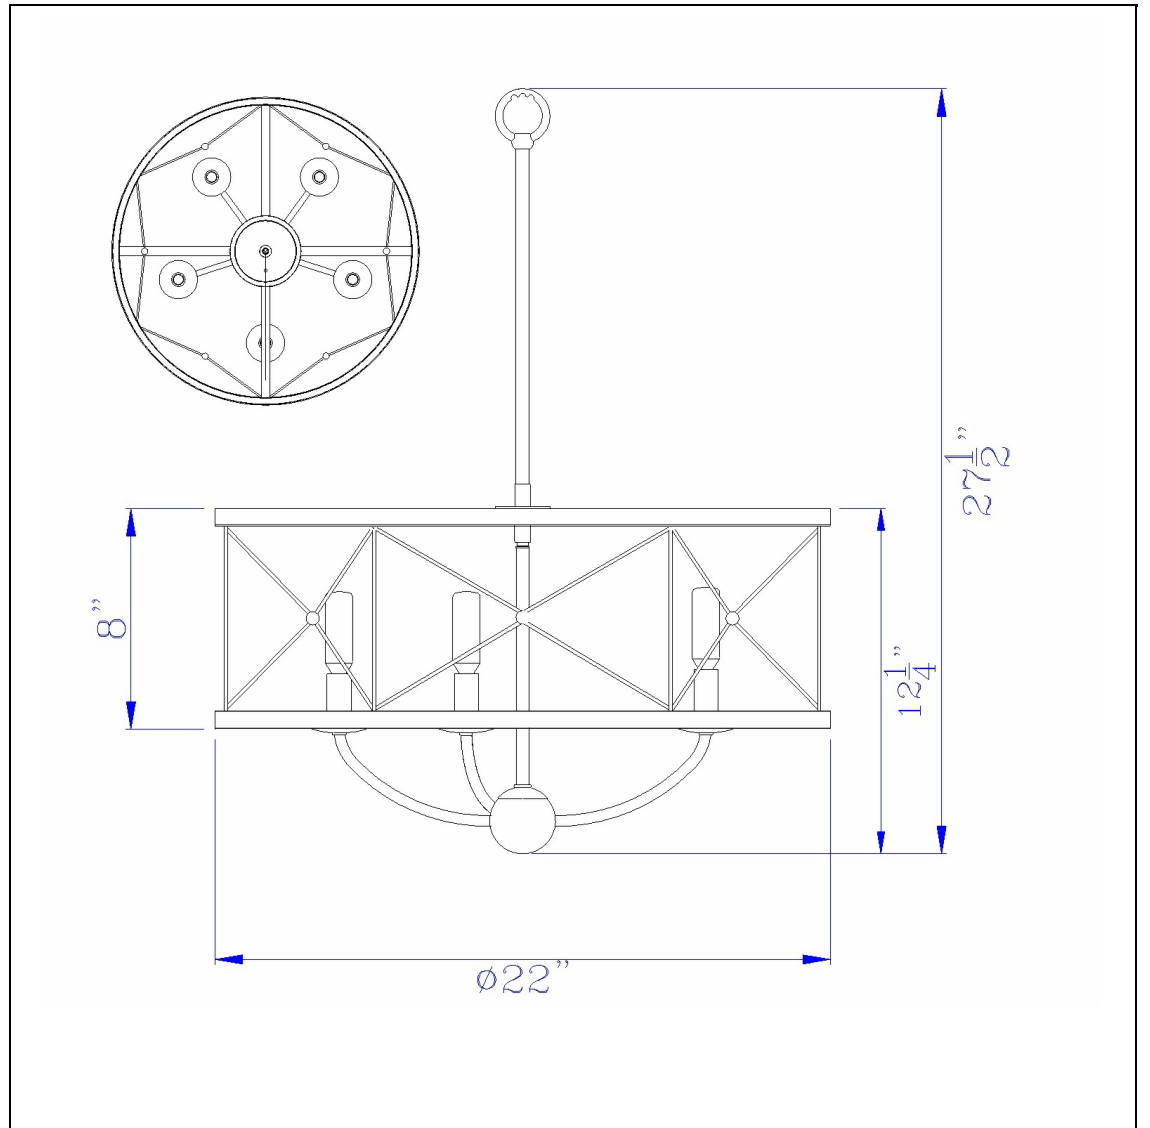

Product No. **FX-3685-5**

Description

40W X 5 Modica Metal Pendant Fixture
(Edison Bulbs Not included)
Durable Metal Construction
Ships in One Carton
Includes 6 Foot Chain
Uses Five Candelabra Base 40 Watt Max.
Bulbs
Uses Five Candelabra Base 40 Watt Max.
Bulbs
27.5" Height Metal Pendant in Distressed
Ivory and Iron Finish

Technical Specifications

UPC	020193067284	Carton 1 Dimensions	11.00 x 24.30 x 24.30
Wattage	40WX5	Carton 2 Dimensions	0.00 x 0.00 x 24.30
CRI	N/A	Package Dimensions	L: 24.30 W: 24.30 H: 11.00
Lumen	N/A		
Switch Type	Hardwired		
Bulb Base	E12		
Number of Lights	5		
Color	Distress Ivory/Iron		
Base Color	Distress Ivory/Iron		