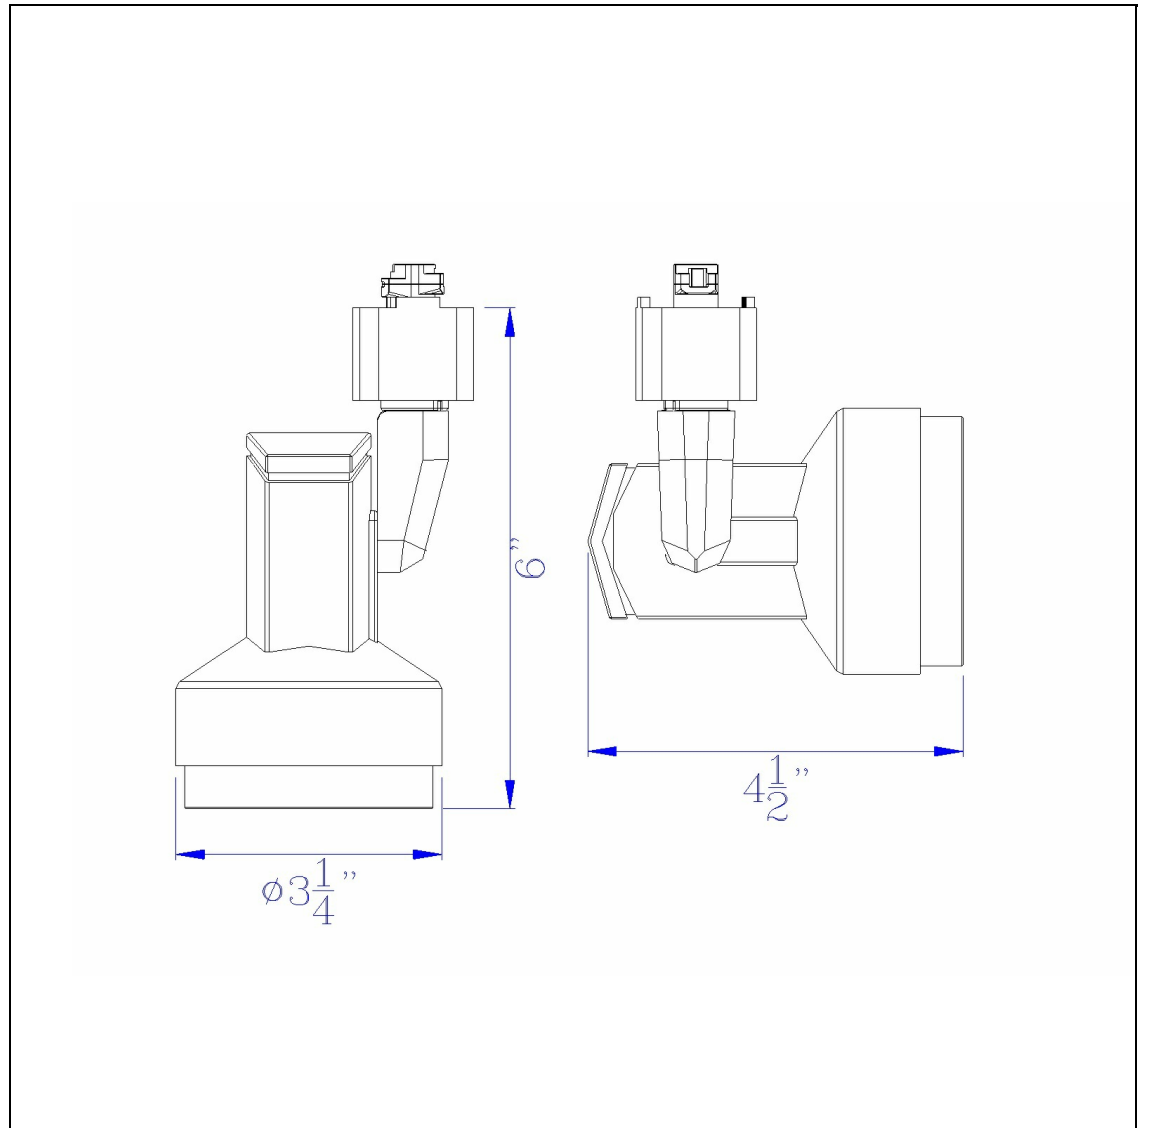

Product No. **HT-352M-BK**

Description

Dimmable 17W integrated LED Track Fixture, 1330 Lumen, 3300K  
Durable Metal Construction  
17 Watt Integrated Led  
24 Degree beam spread  
3300K Temperature  
Ships in One Carton  
Ships in One Carton  
Dimmable with Lutron Brand Dimmers: DVCL-153P, SCL-153P, AYCL-153P, CTCL-153P, DVCL-253P, DVSCLL-253PSE  
6.25" Height Metal Track Head in Black

Technical Specifications

<b>UPC</b>	020193067284
<b>Wattage</b>	LED18W
<b>CRI</b>	90
<b>Lumen</b>	1300
<b>Switch Type</b>	Track
<b>Bulb Base</b>	LED
<b>Number of Lights</b>	1
<b>Color</b>	Black
<b>Base Color</b>	Black

<b>Carton 1 Dimensions</b>	13.80 x 14.00 x 14.80
<b>Carton 2 Dimensions</b>	0.00 x 0.00 x 14.80
<b>Package Dimensions</b>	L: 14.80 W: 14.00 H: 13.80