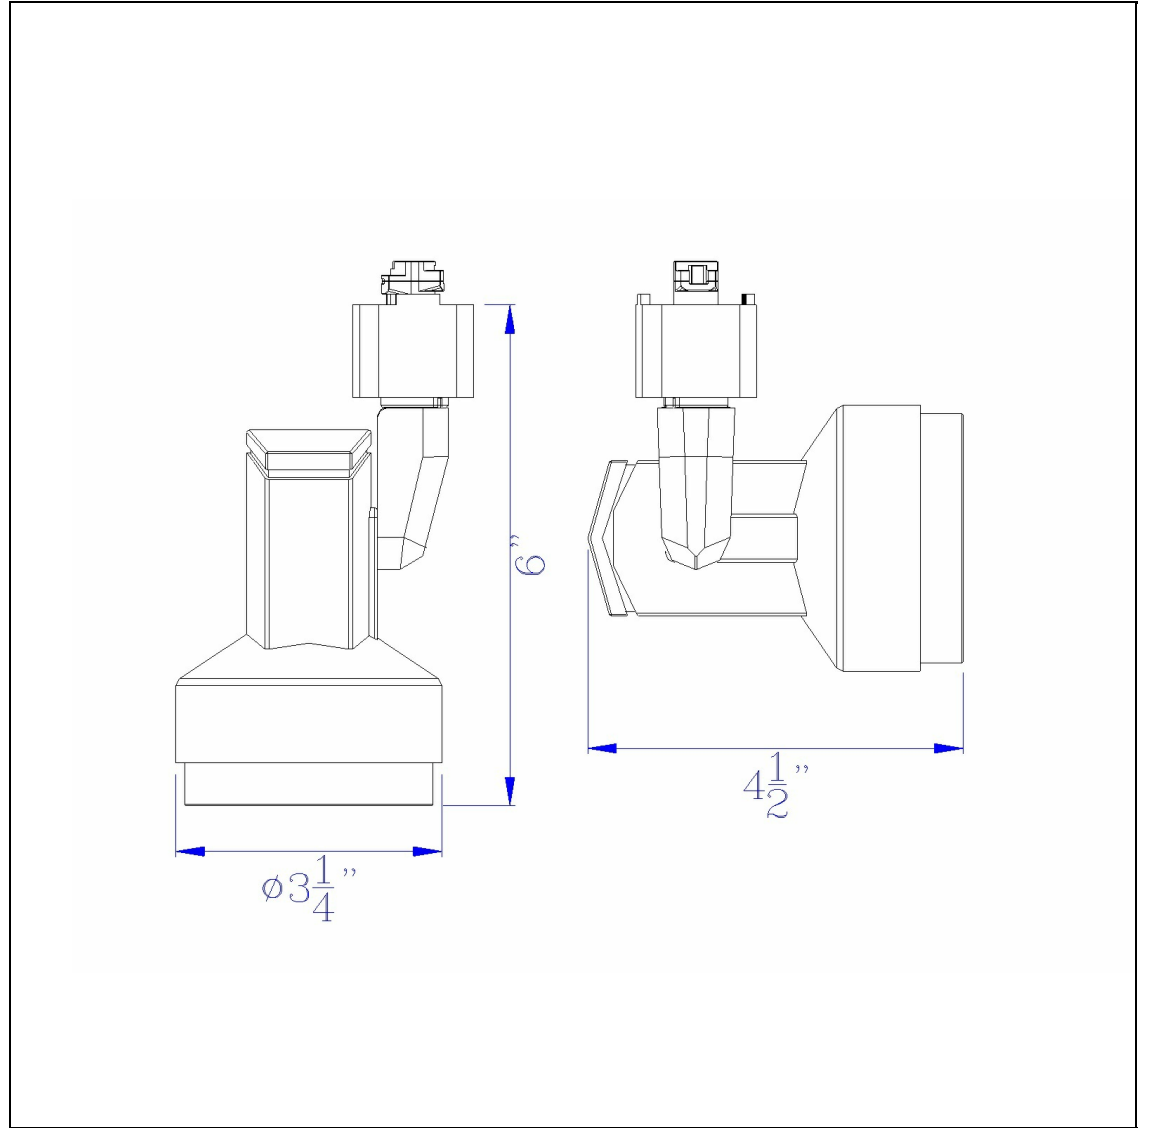

Product No. **HT-352M-BS**

Description

Dimmable 17W integrated LED Track Fixture, 1330 Lumen, 3300K
Durable Metal Construction
17 Watt Integrated Led
24 Degree beam spread
3300K Temperature
Ships in One Carton
Ships in One Carton
Dimmable with Lutron Brand Dimmers: DVCL-153P, SCL-153P, AYCL-153P, CTCL-153P, DVCL-253P, DVSCLL-253P, SE
6.25" Height Metal Track Head in Brushed Steel

Technical Specifications

UPC	020193067284
Wattage	LED18W
CRI	90
Lumen	1300
Switch Type	Track
Bulb Base	LED
Number of Lights	1
Color	Brushed Steel
Base Color	Brushed Steel

Carton 1 Dimensions	13.80 x 14.00 x 14.80
Carton 2 Dimensions	0.00 x 0.00 x 14.80
Package Dimensions	L: 14.80 W: 14.00 H: 13.80