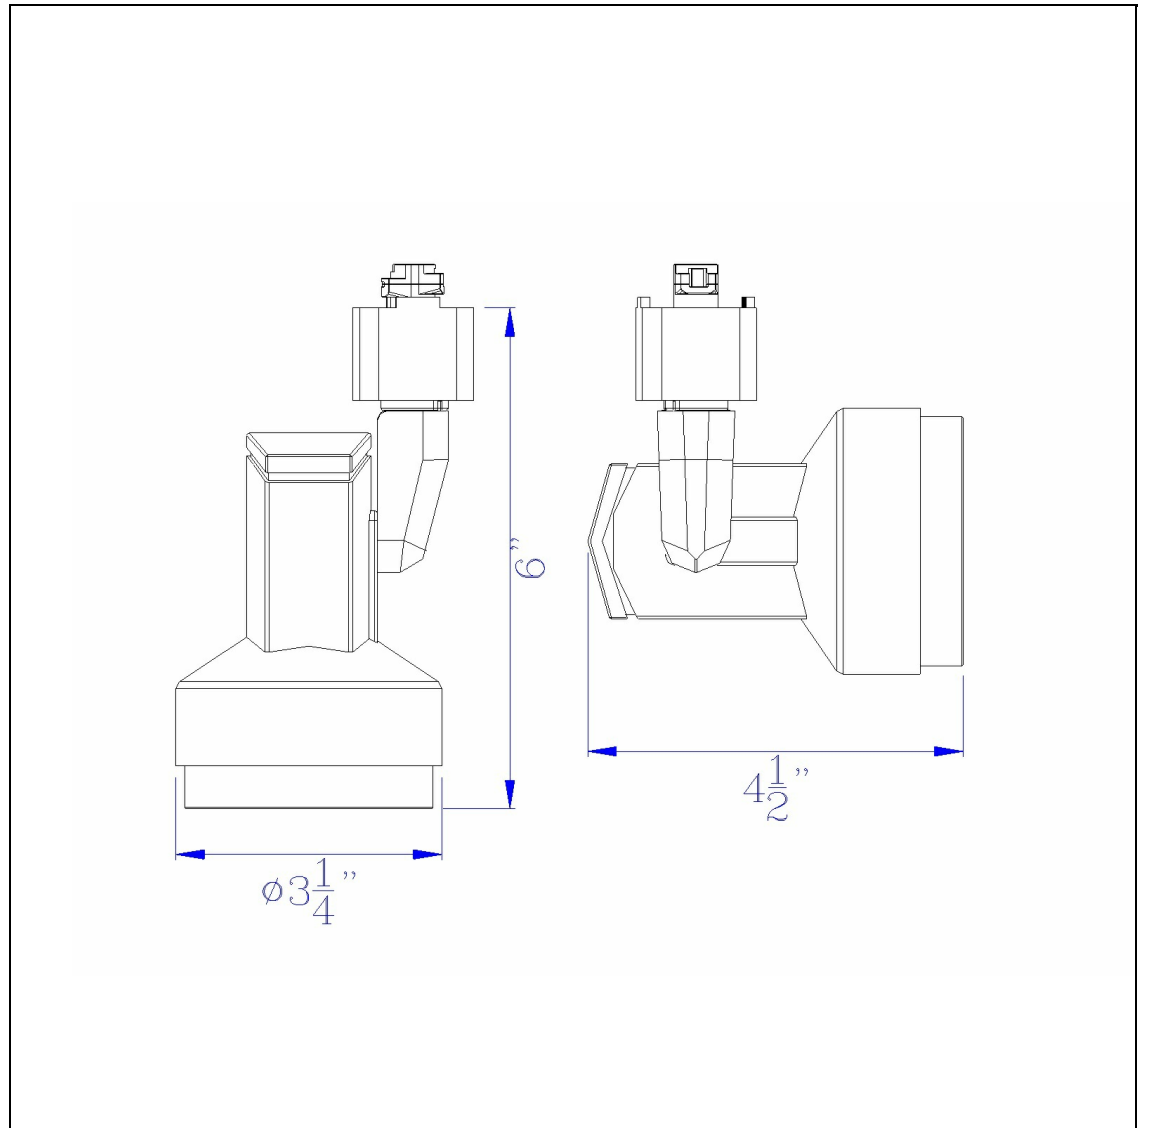

Product No. **HT-352M-DB**

Description

Dimmable 17W integrated LED Track Fixture, 1330 Lumen, 3300K
Durable Metal Construction
17 Watt Integrated Led
24 Degree beam spread
3300K Temperature
Ships in One Carton
Ships in One Carton
Dimmable with Lutron Brand Dimmers: DVCL-153P, SCL-153P, AYCL-153P, CTCL-153P, DVCL-253P, DVSCLL-253P, SE
6.25" Height Metal Track Head in Dark Bronze

Technical Specifications

UPC	020193067284
Wattage	LED18W
CRI	90
Lumen	1300
Switch Type	Track
Bulb Base	LED
Number of Lights	1
Color	Dark Bronze
Base Color	Dark Bronze

Carton 1 Dimensions	13.80 x 14.00 x 14.80
Carton 2 Dimensions	0.00 x 0.00 x 14.80
Package Dimensions	L: 14.80 W: 14.00 H: 13.80