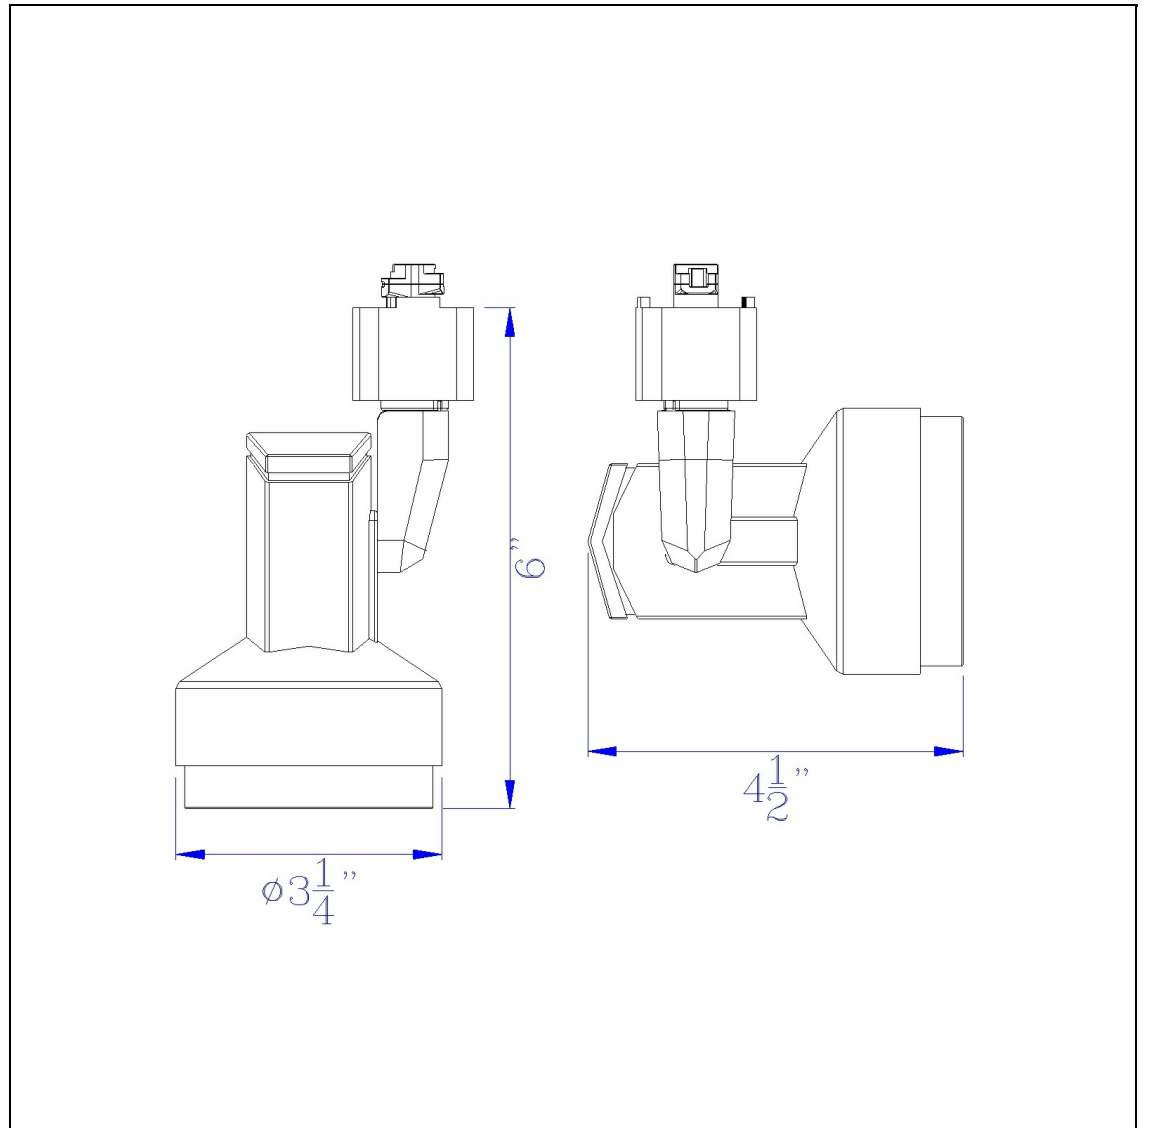

Product No. **HT-352M-WH**

Description

Dimmable 17W intergrated LED Track Fixture, 1330 Lumen, 3300K
Durable Metal Construction
17 Watt Integrated Led
24 Degree beam spread
3300K Temperature
Ships in One Carton
Ships in One Carton
Dimmable with Lutron Brand Dimmers: DVCL-153P, SCL-153P,AYCL-153P,CTCL-153P,DVCL-253P,DVSCLL-253P,SE
6.25" Height Metal Track Head in White

Technical Specifications

UPC	020193067284
Wattage	LED18W
CRI	90
Lumen	1300
Switch Type	Track
Bulb Base	LED
Number of Lights	1
Color	White
Base Color	White

Carton 1 Dimensions	13.80 x 14.00 x 14.80
Carton 2 Dimensions	0.00 x 0.00 x 14.80
Package Dimensions	L: 14.80 W: 14.00 H: 13.80