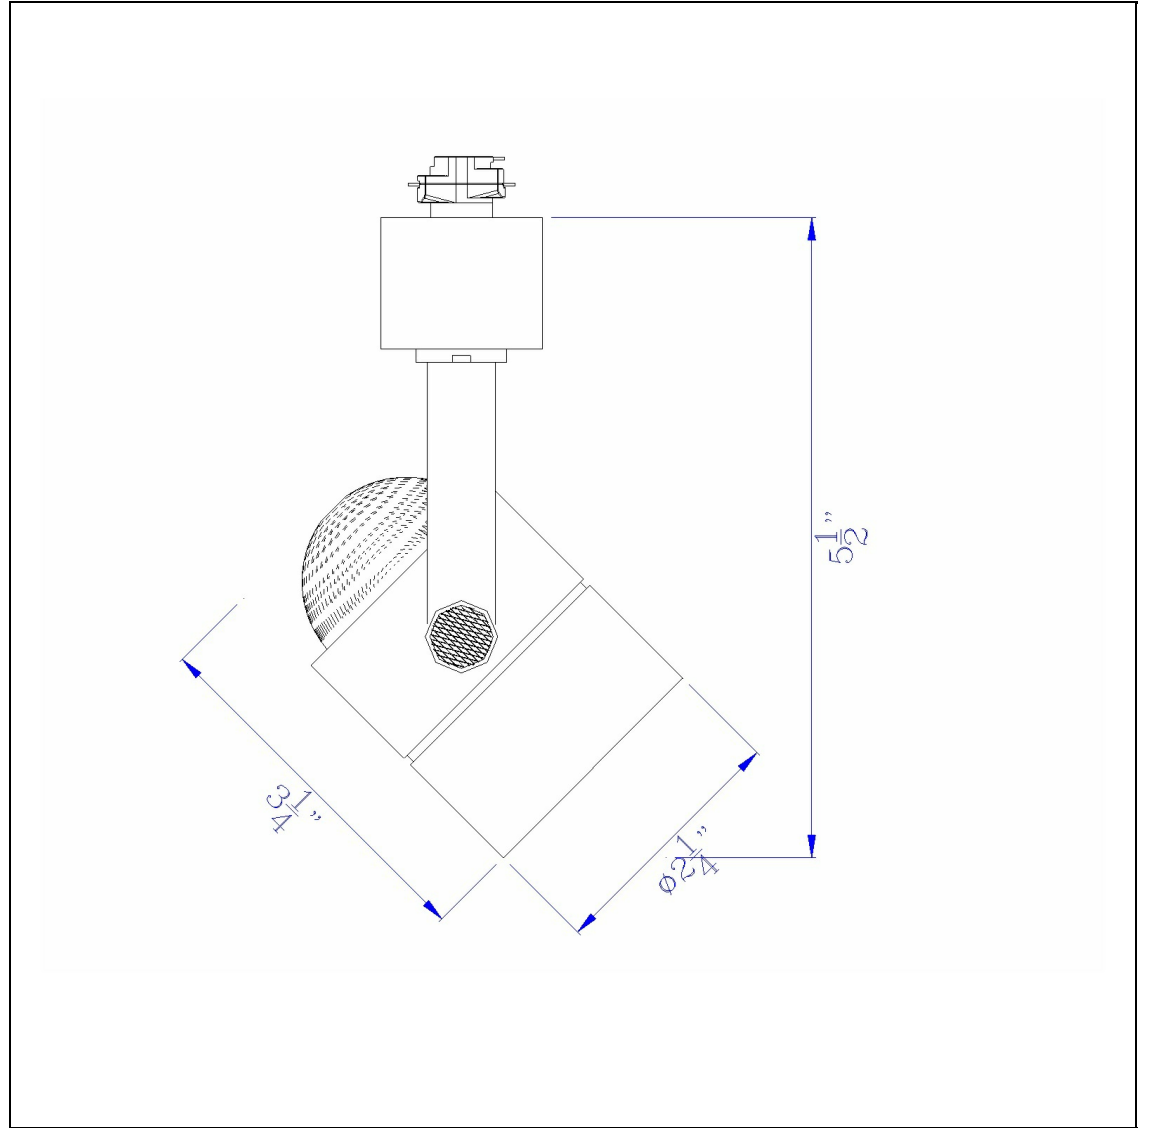

Product No. **HT-611M-BK**

Description

Dimmable 10W integrated LED Track Fixture. 700 Lumen, 3300K
Durable Metal Construction
10 Watt Integrated Led
24 degree beam spread
3300K Temperature
Ships in One Carton
Ships in One Carton
Dimmable with Lutron Brand Dimmers:
DVCL-153P, SCL-153P,AYCL-153P,CTCL-153P,DVCL-253P,DVSCLL-253P,SE
5.5" Height Metal Track Head in Black

Technical Specifications

UPC	020193067284	Carton 1 Dimensions	13.50 x 9.50 x 12.80
Wattage	LED10W	Carton 2 Dimensions	0.00 x 0.00 x 12.80
CRI	90	Package Dimensions	L: 12.80 W: 9.50 H: 13.50
Lumen	700		
Switch Type	Track		
Bulb Base	LED		
Number of Lights	1		
Color	Black		
Base Color	Black		