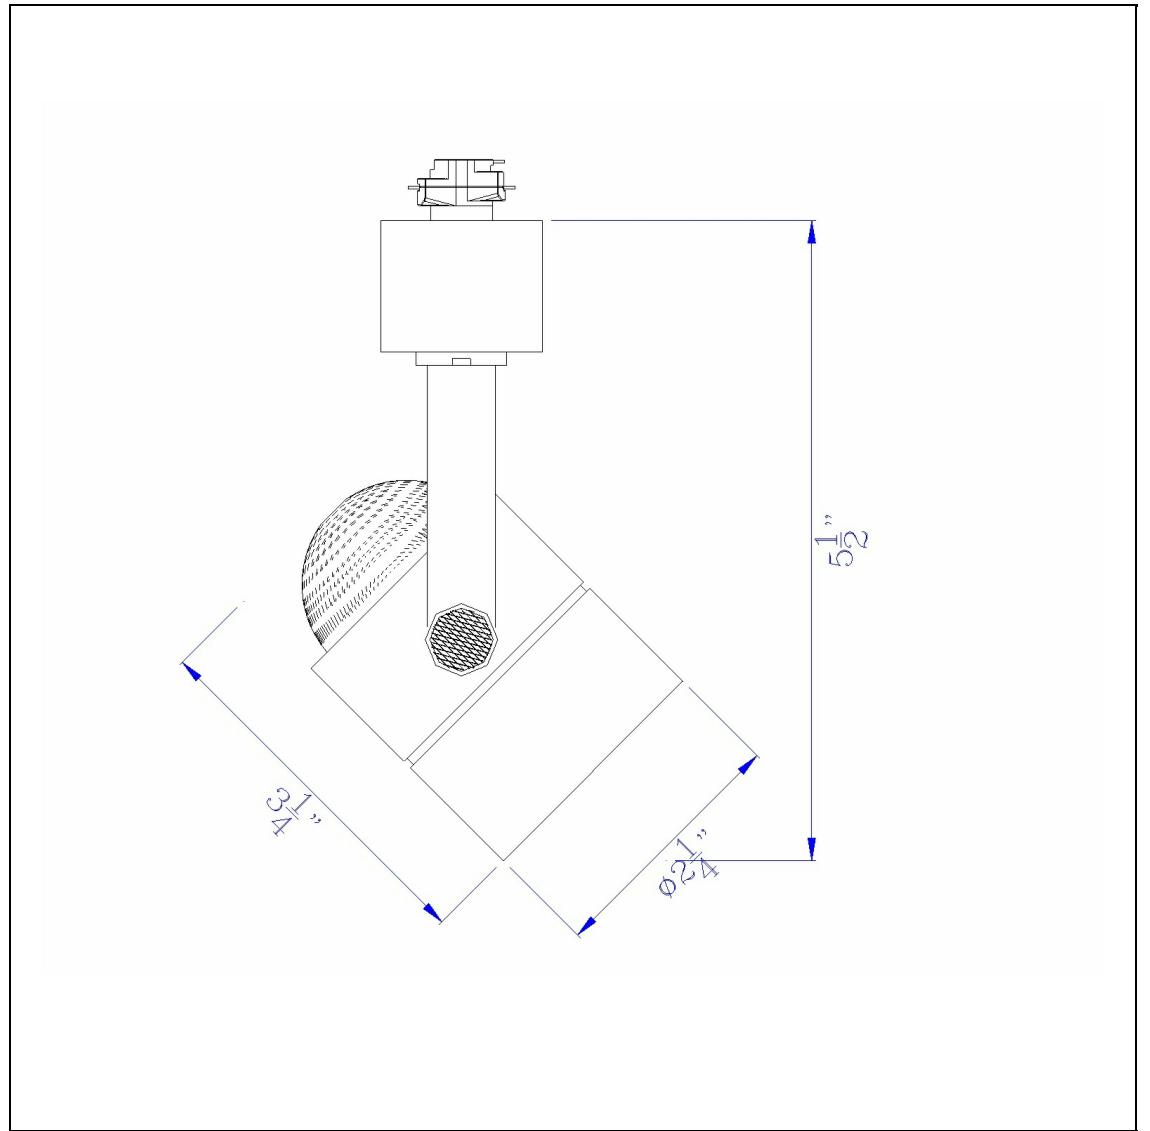

Product No. **HT-611M-BS**

Description

Dimmable 10W integrated LED Track Fixture. 700 Lumen, 3300K
Durable Metal Construction
10 Watt Integrated Led
24 degree beam spread
3300K Temperature
Ships in One Carton
Ships in One Carton
Dimmable with Lutron Brand Dimmers:
DVCL-153P, SCL-153P, AYCL-153P, CTCL-153P, DVCL-253P, DVSCLL-253P, SE
5.5" Height Metal Track Head in Brushed Steel

Technical Specifications

UPC	020193067284	Carton 1 Dimensions	13.50 x 9.50 x 12.80
Wattage	LED10W	Carton 2 Dimensions	0.00 x 0.00 x 12.80
CRI	90	Package Dimensions	L: 12.80 W: 9.50 H: 13.50
Lumen	700		
Switch Type	Track		
Bulb Base	LED		
Number of Lights	1		
Color	Brushed Steel		
Base Color	Brushed Steel		