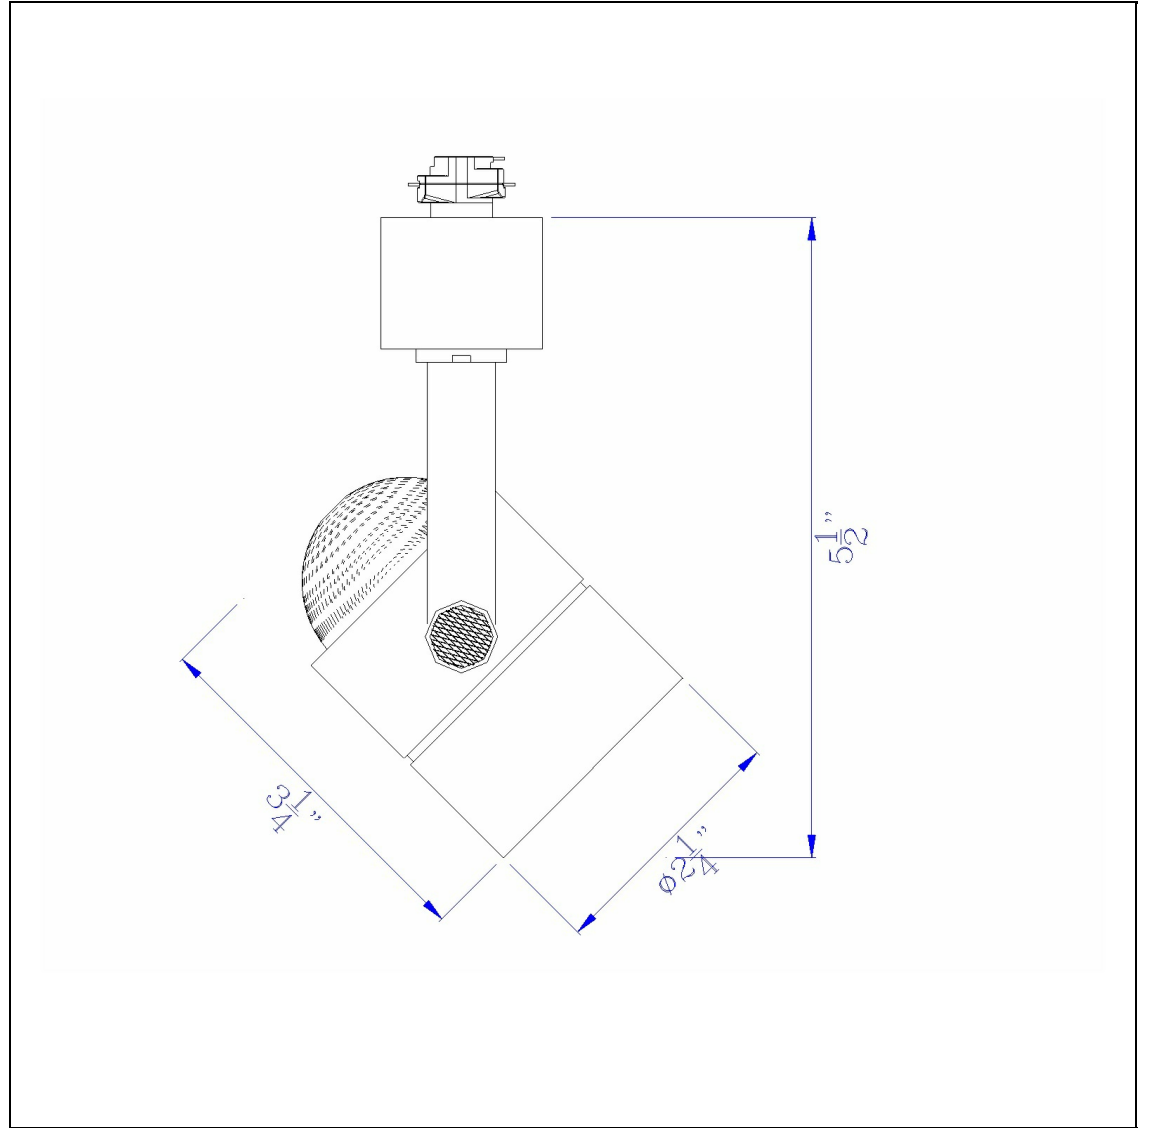

Product No. **HT-611M-WH**

Description

Dimmable 10W intergrated LED Track Fixture. 700 Lumen, 3300K
Durable Metal Construction
10 Watt Integrated Led
24 degree beam spread
3300K Temperature
Ships in One Carton
Ships in One Carton
Dimmable with Lutron Brand Dimmers:
DVCL-153P, SCL-153P,AYCL-153P,CTCL-153P,DVCL-253P,DVSCLL-253P,SE
5.5" Height Metal Track Head in White

Technical Specifications

UPC	020193067284	Carton 1 Dimensions	13.50 x 9.50 x 12.80
Wattage	LED10W	Carton 2 Dimensions	0.00 x 0.00 x 12.80
CRI	90	Package Dimensions	L: 12.80 W: 9.50 H: 13.50
Lumen	700		
Switch Type	Track		
Bulb Base	LED		
Number of Lights	1		
Color	White		
Base Color	White		