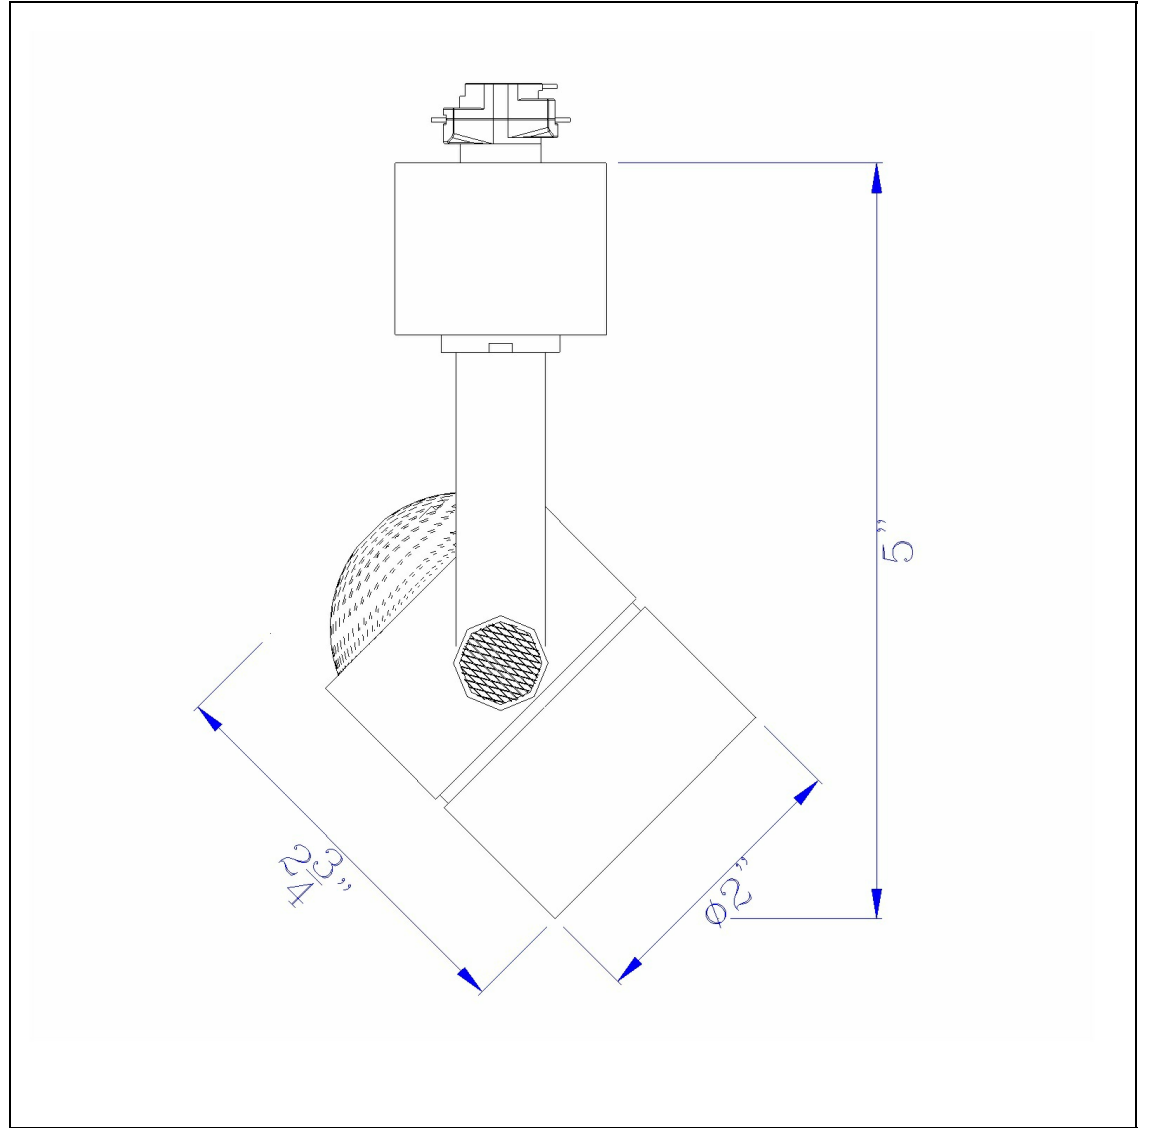

Product No. **HT-611S-BS**

Description

Dimmable 8W intergrated LED Track Fixture.  
610 Lumen, 3300K  
Durable Metal Construction  
8 Watt Integrated Led  
24 degree beam spread  
3300K Temperature  
Ships in One Carton  
Ships in One Carton  
Dimmable with Lutron Brand Dimmers:  
DVCL-153P, SCL-153P,AYCL-153P,CTCL-  
153P,DVCL-253P,DVSCLL-253P,SE  
5" Height Metal Track Head in Brushed Steel

Technical Specifications

<b>UPC</b>	020193067284	<b>Carton 1 Dimensions</b>	13.50 x 9.50 x 12.80
<b>Wattage</b>	LED8W	<b>Carton 2 Dimensions</b>	0.00 x 0.00 x 12.80
<b>CRI</b>	80	<b>Package Dimensions</b>	L: 12.80 W: 9.50 H: 13.50
<b>Lumen</b>	610		
<b>Switch Type</b>	Track		
<b>Bulb Base</b>	LED		
<b>Number of Lights</b>	1		
<b>Color</b>	Brushed Steel		
<b>Base Color</b>	Brushed Steel		