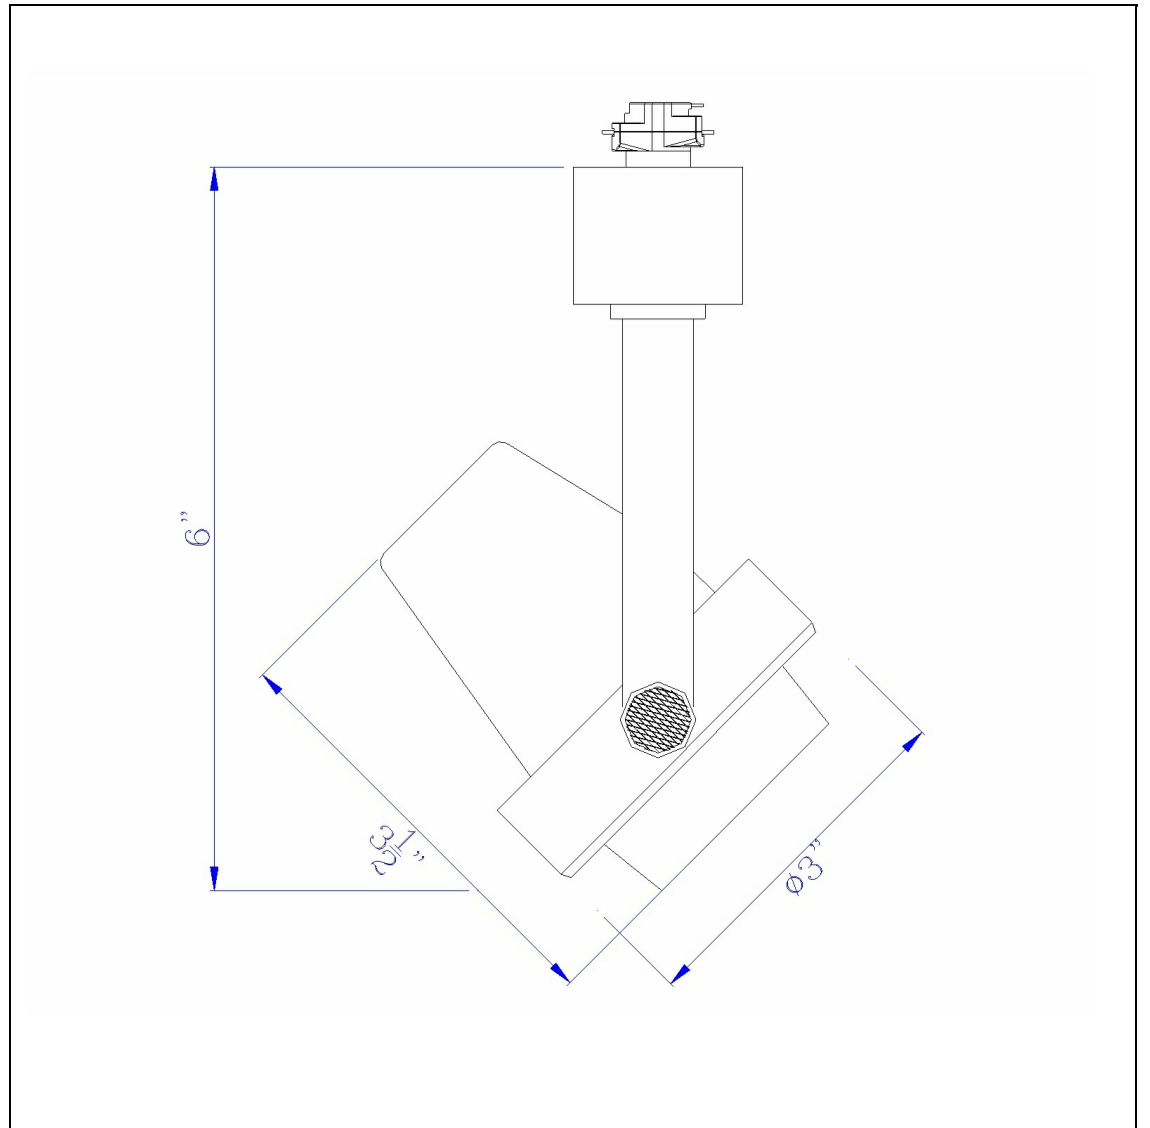

Product No. **HT-619-BK**

Description

Dimmable 10W integrated LED Track Fixture. 700 Lumen, 3300K  
Durable Metal Construction  
10 Watt Integrated Led  
24 degree beam spread  
3300K Temperature  
Ships in One Carton  
Ships in One Carton  
Dimmable with Lutron Brand Dimmers:  
DVCL-153P, SCL-153P, AYCL-153P, CTCL-153P, DVCL-253P, DVSCLL-253P, SE  
6" Height Metal Track Head in Black

Technical Specifications

<b>UPC</b>	020193067284	<b>Carton 1 Dimensions</b>	13.80 x 14.00 x 14.80
<b>Wattage</b>	LED10W	<b>Carton 2 Dimensions</b>	0.00 x 0.00 x 14.80
<b>CRI</b>	90	<b>Package Dimensions</b>	L: 14.80 W: 14.00 H: 13.80
<b>Lumen</b>	700		
<b>Switch Type</b>	Track		
<b>Bulb Base</b>	LED		
<b>Number of Lights</b>	1		
<b>Color</b>	Black		
<b>Base Color</b>	Black		