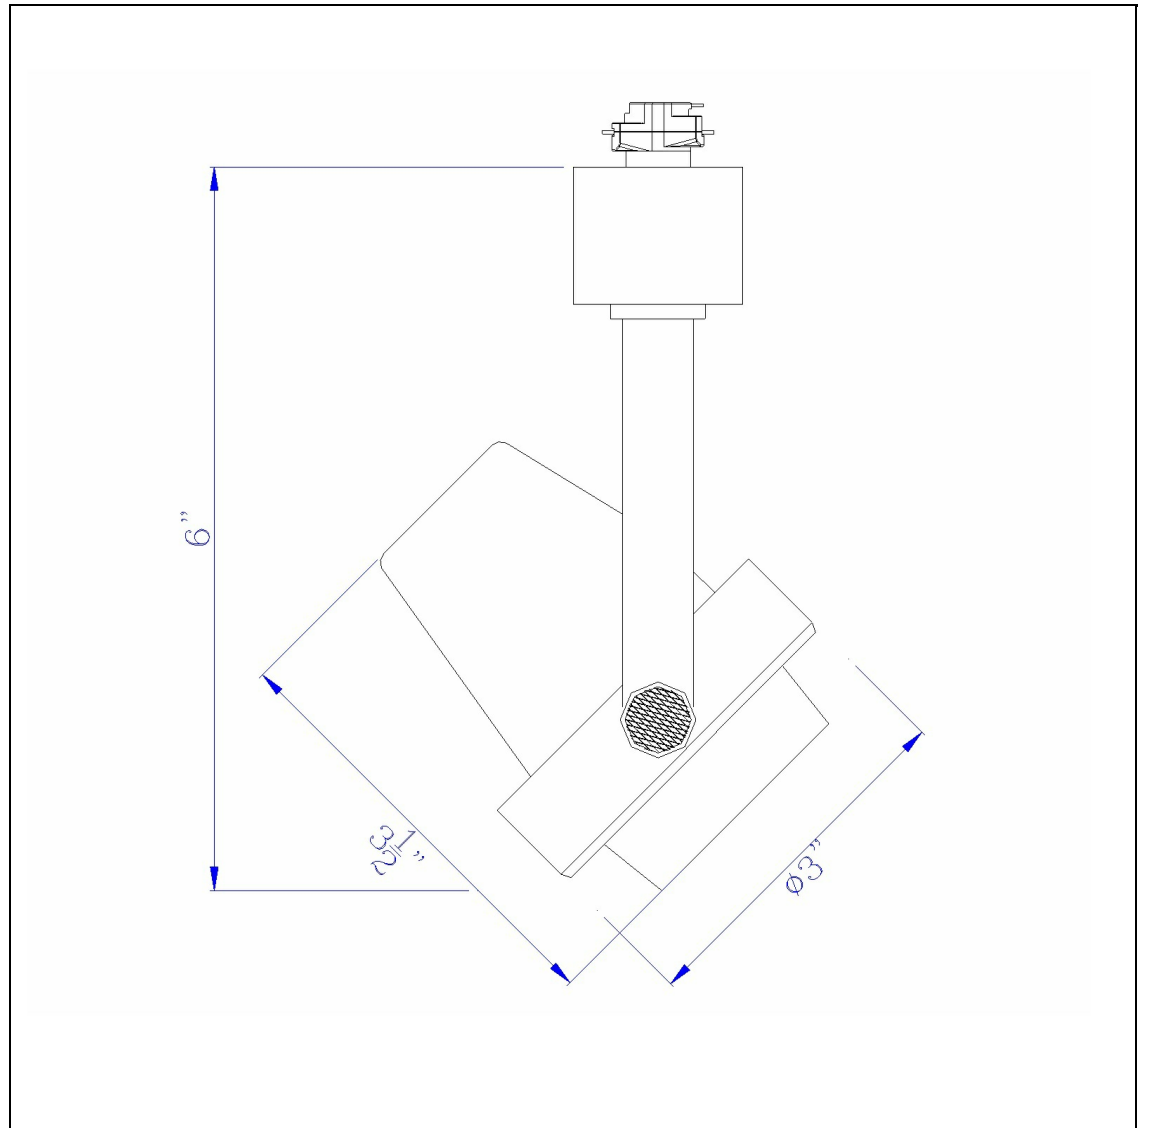

Product No. **HT-619-BS**

Description

Dimmable 10W intergrated LED Track Fixture. 700 Lumen, 3300K
Durable Metal Construction
10 Watt Integrated Led
24 degree beam spread
3300K Temperature
Ships in One Carton
Ships in One Carton
Dimmable with Lutron Brand Dimmers:
DVCL-153P, SCL-153P,AYCL-153P,CTCL-153P,DVCL-253P,DVSCLL-253P,SE
6" Height Metal Track Head in Brushed Steel

Technical Specifications

UPC	020193067284
Wattage	LED10W
CRI	90
Lumen	700
Switch Type	Track
Bulb Base	LED
Number of Lights	1
Color	Brushed Steel
Base Color	Brushed Steel

Carton 1 Dimensions	13.80 x 14.00 x 14.80
Carton 2 Dimensions	0.00 x 0.00 x 14.80
Package Dimensions	L: 14.80 W: 14.00 H: 13.80