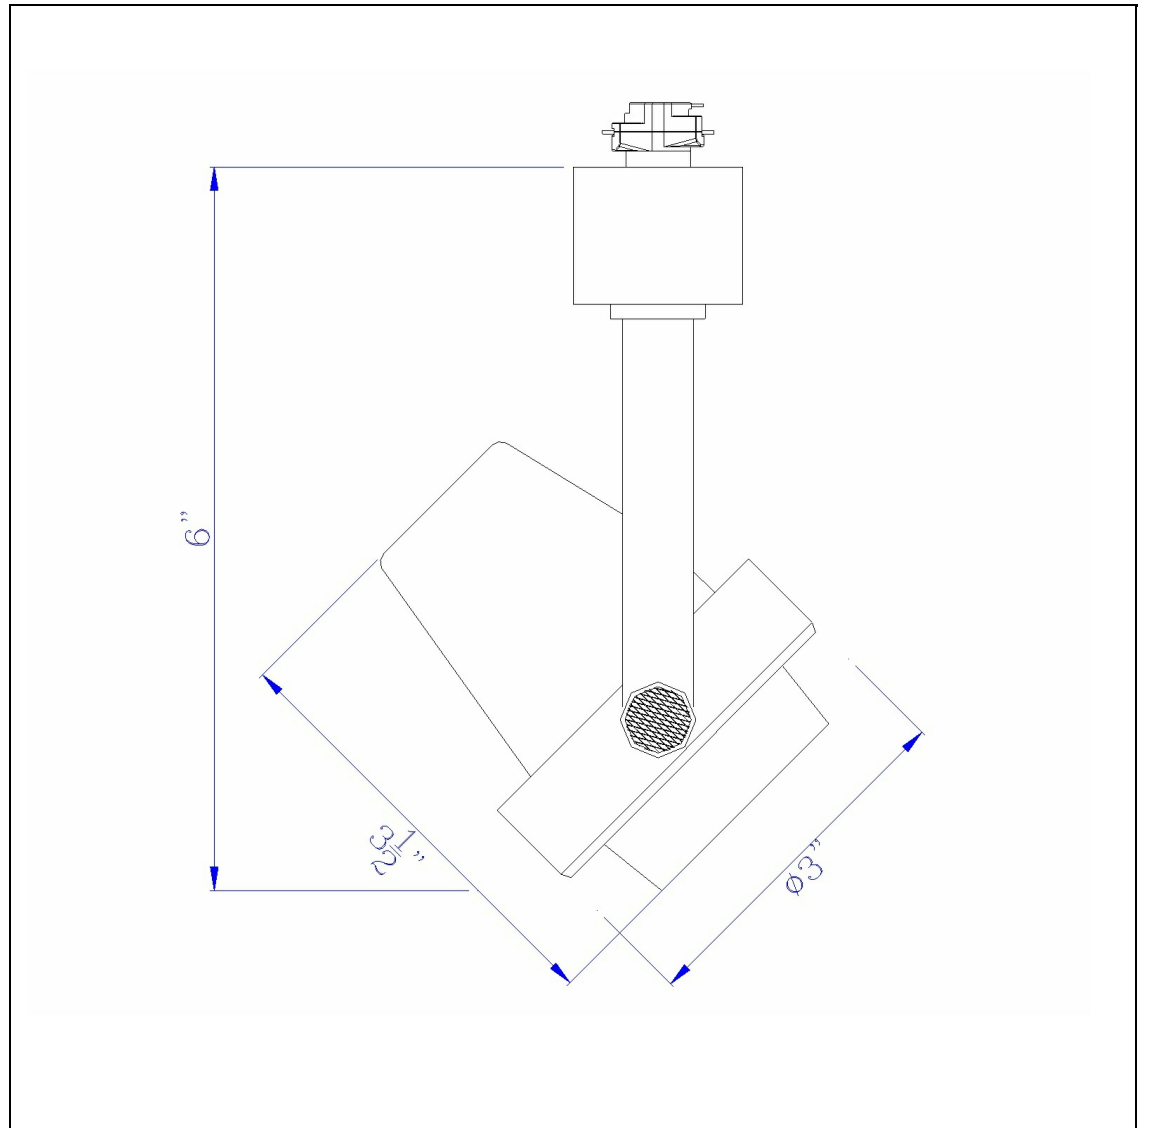

Product No. **HT-619-RU**

Description

Dimmable 10W integrated LED Track Fixture. 700 Lumen, 3300K  
Durable Metal Construction  
10 Watt Integrated Led  
24 degree beam spread  
3300K Temperature  
Ships in One Carton  
Ships in One Carton  
Dimmable with Lutron Brand Dimmers:  
DVCL-153P, SCL-153P,AYCL-153P,CTCL-153P,DVCL-253P,DVSCLL-253P,SE  
6" Height Metal Track Head in Rust

Technical Specifications

<b>UPC</b>	020193067284	<b>Carton 1 Dimensions</b>	13.80 x 14.00 x 14.80
<b>Wattage</b>	LED10W	<b>Carton 2 Dimensions</b>	0.00 x 0.00 x 14.80
<b>CRI</b>	90	<b>Package Dimensions</b>	L: 14.80 W: 14.00 H: 13.80
<b>Lumen</b>	700		
<b>Switch Type</b>	Track		
<b>Bulb Base</b>	LED		
<b>Number of Lights</b>	1		
<b>Color</b>	Rust		
<b>Base Color</b>	Rust		