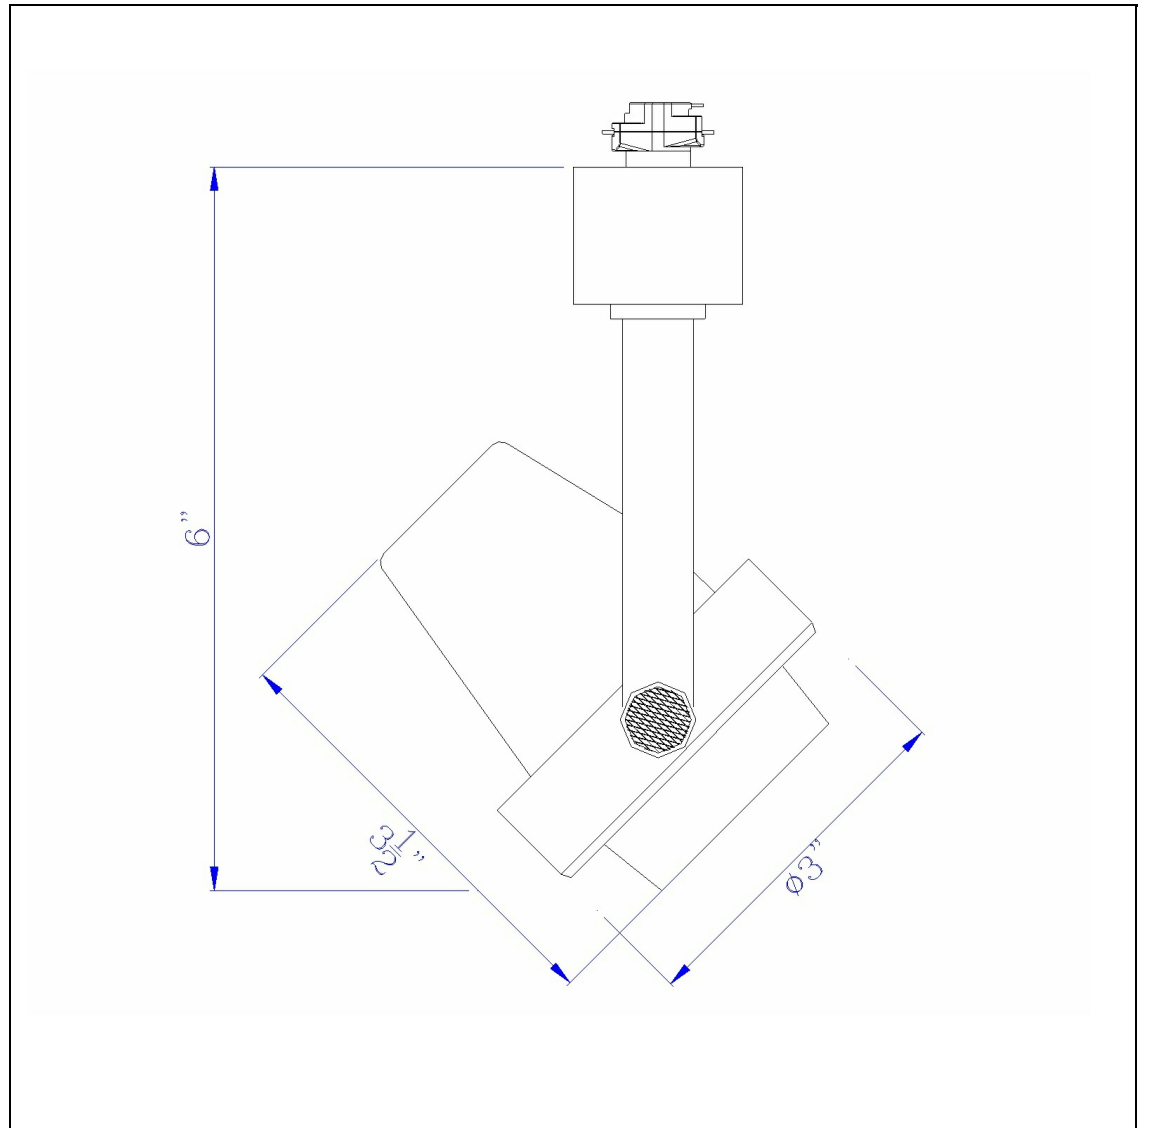

Product No. **HT-619-WH**

Description

Dimmable 10W intergrated LED Track Fixture. 700 Lumen, 3300K
Durable Metal Construction
10 Watt Integrated Led
24 degree beam spread
3300K Temperature
Ships in One Carton
Ships in One Carton
Dimmable with Lutron Brand Dimmers: DVCL-153P, SCL-153P,AYCL-153P,CTCL-153P,DVCL-253P,DVSCLL-253P,SE
6" Height Metal Track Head in White

Technical Specifications

UPC	020193067284	Carton 1 Dimensions	13.80 x 14.00 x 14.80
Wattage	LED10W	Carton 2 Dimensions	0.00 x 0.00 x 14.80
CRI	90	Package Dimensions	L: 14.80 W: 14.00 H: 13.80
Lumen	700		
Switch Type	Track		
Bulb Base	LED		
Number of Lights	1		
Color	White		
Base Color	White		