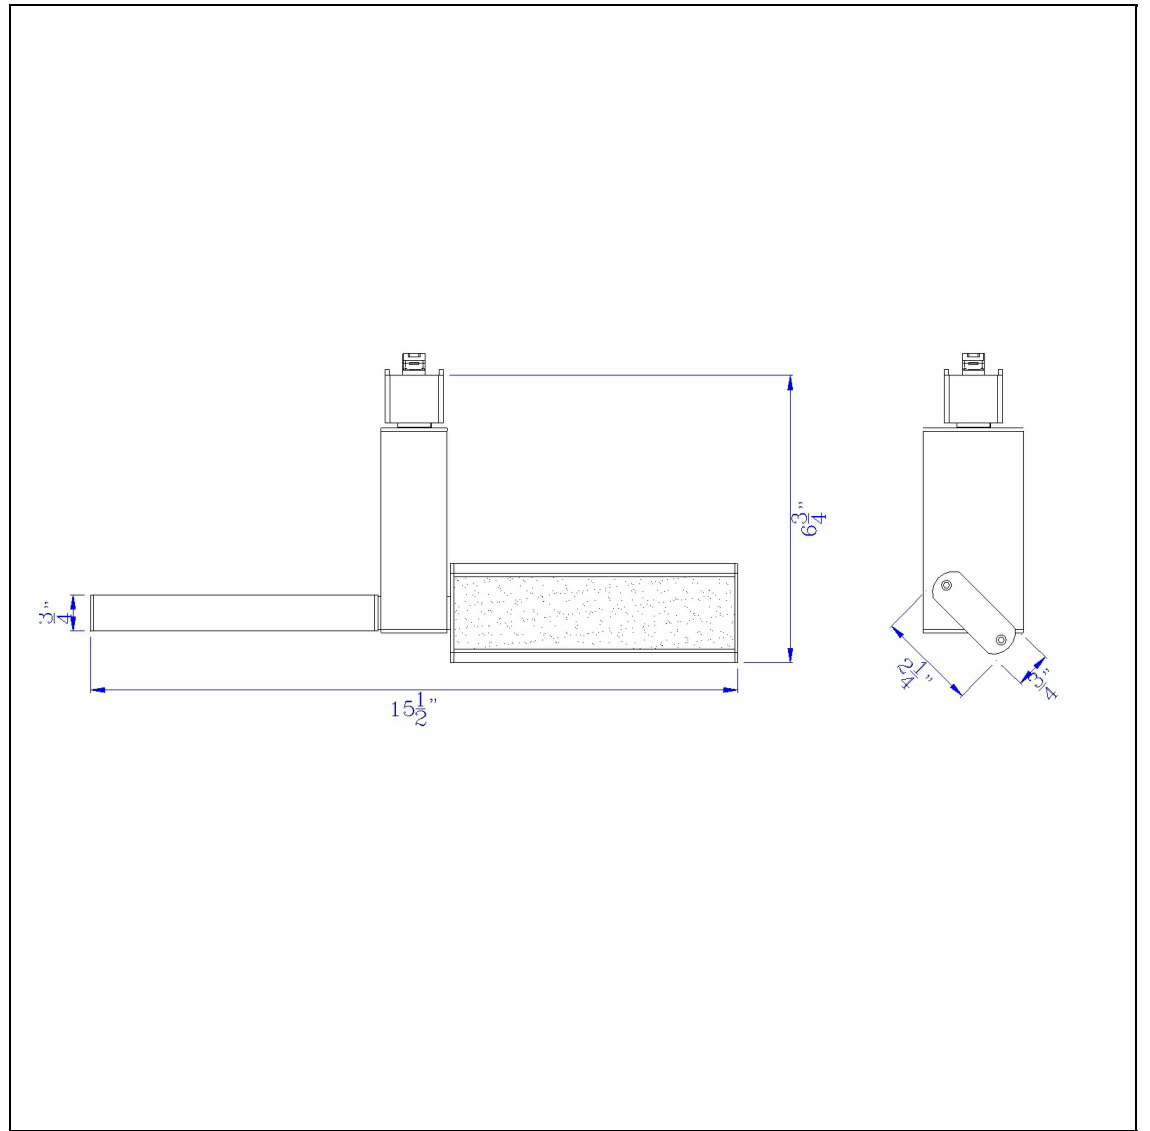

Product No. **HT-634-2-BK**

Description

Dimmable 35W intergrated LED Track Fixture. Lumen 2850, 4000K  
Durable Metal Construction  
35 Watt Integrated Led Flood Light  
4000K Temperature  
Ships in One Carton  
Ships in One Carton  
Dimmable with Lutron Brand Dimmers: DVCL-153P, SCL-153P, AYCL-153P, CTCL-153P, DVCL-253P, DVSCLL-253  
6.75" Height Metal Track Head in Black

Technical Specifications

<b>UPC</b>	020193067284
<b>Wattage</b>	LED38W
<b>CRI</b>	80
<b>Lumen</b>	2850
<b>Switch Type</b>	Track
<b>Bulb Base</b>	LED
<b>Number of Lights</b>	1
<b>Color</b>	Black
<b>Base Color</b>	Black

<b>Carton 1 Dimensions</b>	22.00 x 16.50 x 18.00
<b>Carton 2 Dimensions</b>	0.00 x 0.00 x 18.00
<b>Package Dimensions</b>	L: 18.00 W: 16.50 H: 22.00