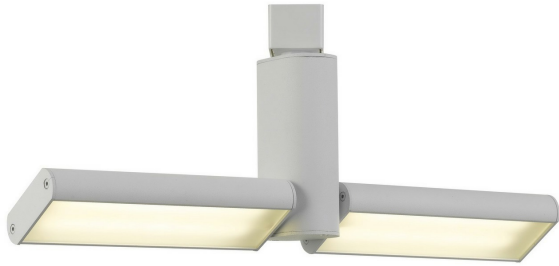

Product No. **HT-634-2-WH**

Description

Dimmable 35W intergrated LED Track Fixture. Lumen 2850, 4000K
Durable Metal Construction
35 Watt Integrated Led
Flood Light
4000K Temperature
Ships in One Carton
Ships in One Carton
Dimmable with Lutron Brand Dimmers: DVCL-153P, SCL-153P,AYCL-153P,CTCL-153P,DVCL-253P,DVSCLL-253P,SE
6.75" Height Metal Track Head in White

Technical Specifications

UPC	020193067284
Wattage	LED38W
CRI	80
Lumen	2850
Switch Type	Track
Bulb Base	LED
Number of Lights	1
Color	White
Base Color	White

Carton 1 Dimensions	22.00 x 16.50 x 18.00
Carton 2 Dimensions	0.00 x 0.00 x 18.00
Package Dimensions	L: 18.00 W: 16.50 H: 22.00