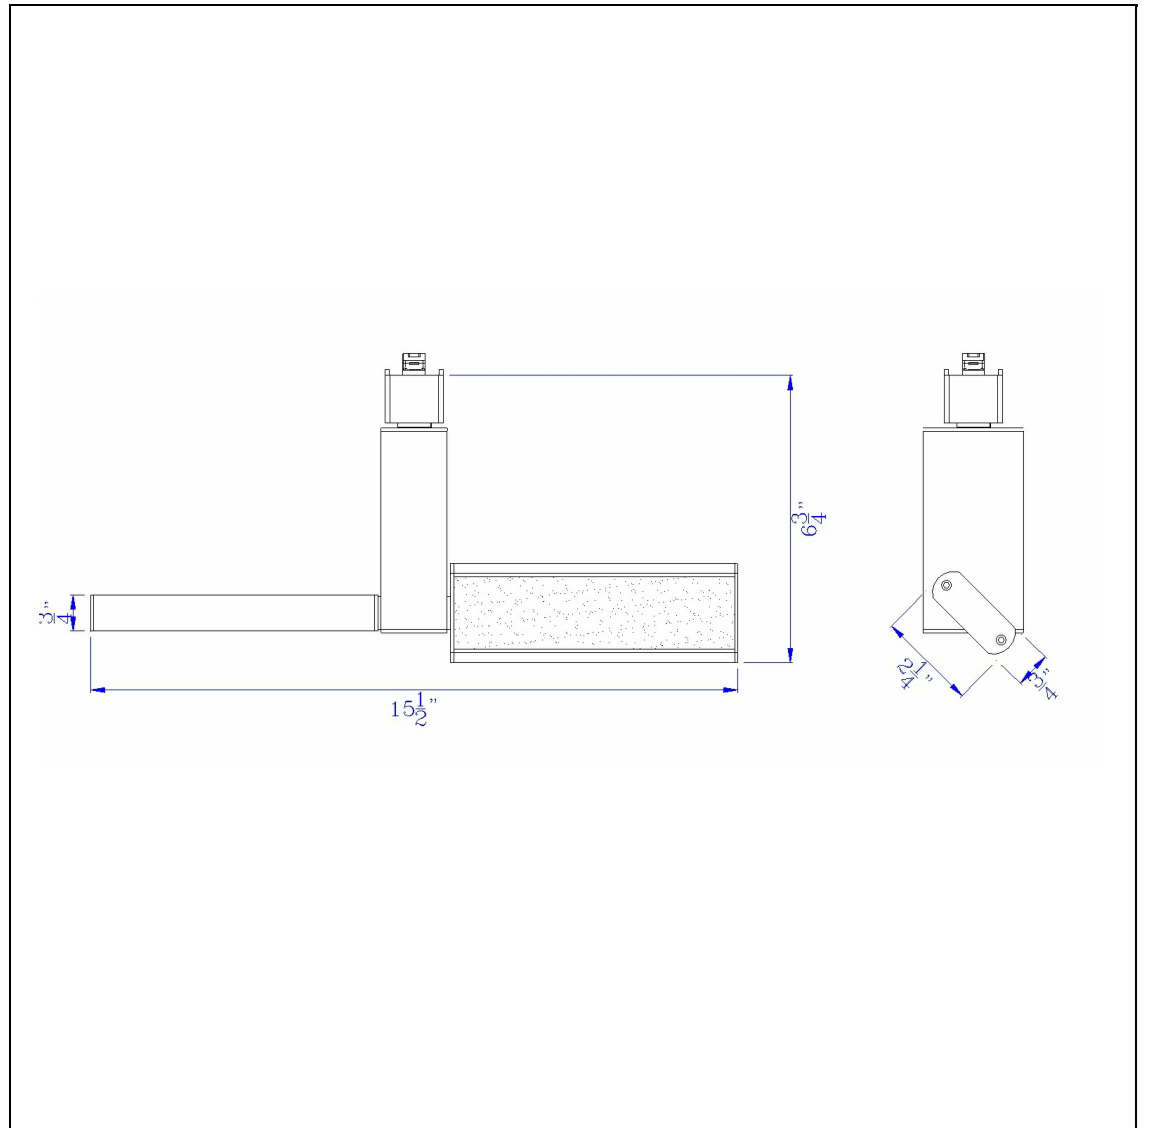

Product No. **HT-634-2-WH**

Description

Dimmable 35W intergrated LED Track Fixture. Lumen 2850, 4000K
Durable Metal Construction
35 Watt Integrated Led
Flood Light
4000K Temperature
Ships in One Carton
Ships in One Carton
Dimmable with Lutron Brand Dimmers: DVCL-153P, SCL-153P,AYCL-153P,CTCL-153P,DVCL-253P,DVSCLL-253P,SE
6.75" Height Metal Track Head in White

Technical Specifications

UPC	020193067284
Wattage	LED38W
CRI	80
Lumen	2850
Switch Type	Track
Bulb Base	LED
Number of Lights	1
Color	White
Base Color	White

Carton 1 Dimensions	22.00 x 16.50 x 18.00
Carton 2 Dimensions	0.00 x 0.00 x 18.00
Package Dimensions	L: 18.00 W: 16.50 H: 22.00