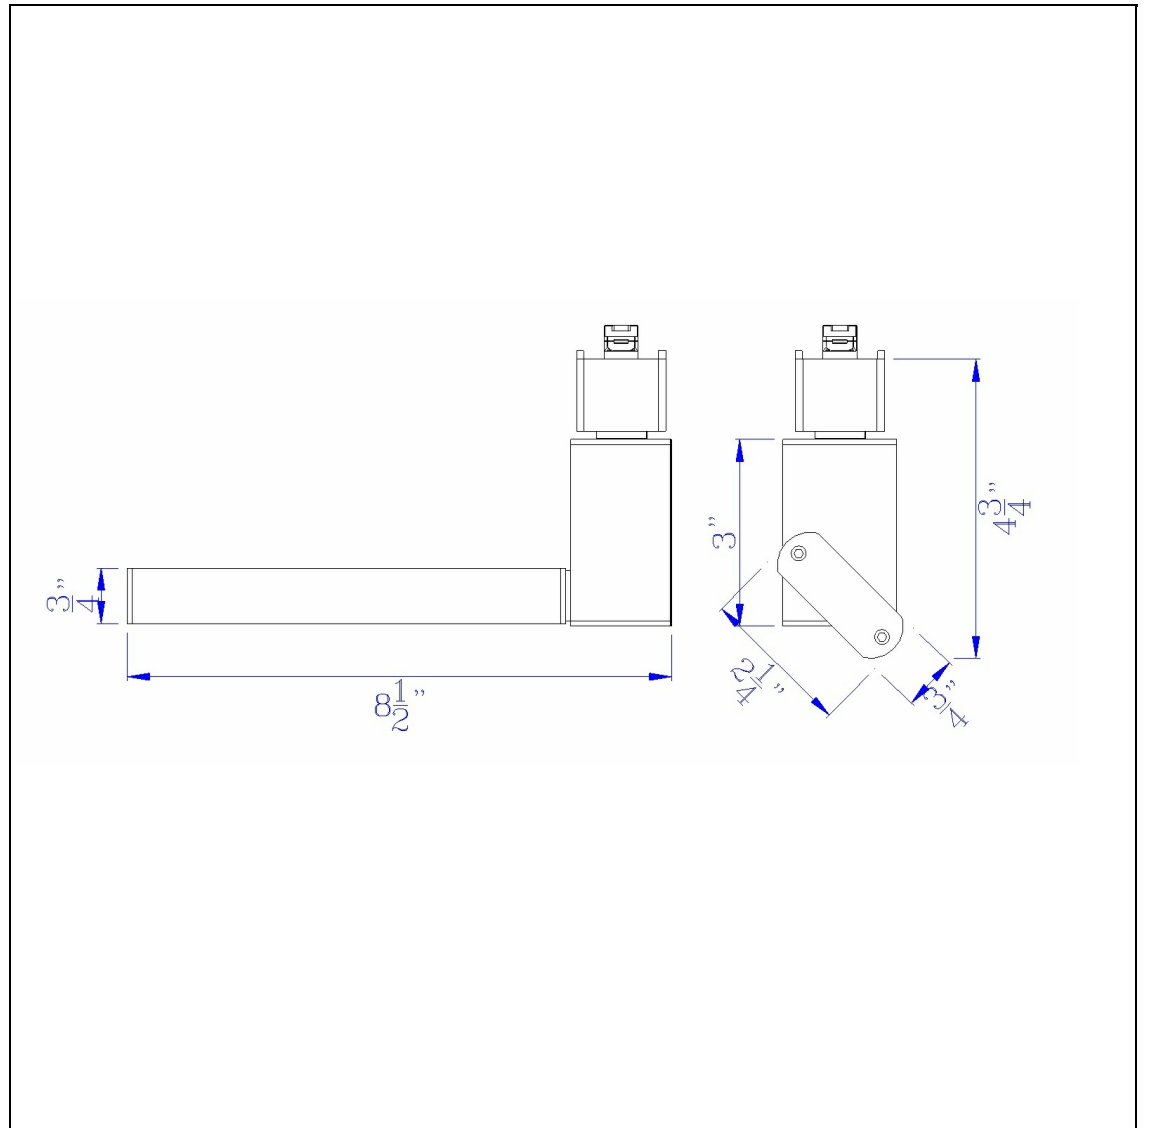

Product No. **HT-634-BK**

Description

Dimmable 17W integrated LED Track Fixture, 1330 Lumen, 4000K  
Durable Metal Construction  
17 Watt Integrated Led Flood Light  
4000K Temperature  
Ships in One Carton  
Ships in One Carton  
Dimmable with Lutron Brand Dimmers: DVCL-153P, SCL-153P, AYCL-153P, CTCL-153P, DVCL-253P, DVSCLL-253P, SE  
4.75" Height Metal Track Head in Black

Technical Specifications

<b>UPC</b>	020193067284
<b>Wattage</b>	LED19W
<b>CRI</b>	80
<b>Lumen</b>	1330
<b>Switch Type</b>	Track
<b>Bulb Base</b>	LED
<b>Number of Lights</b>	1
<b>Color</b>	Black
<b>Base Color</b>	Black

<b>Carton 1 Dimensions</b>	17.30 x 10.30 x 16.00
<b>Carton 2 Dimensions</b>	0.00 x 0.00 x 16.00
<b>Package Dimensions</b>	L: 16.00 W: 10.30 H: 17.30