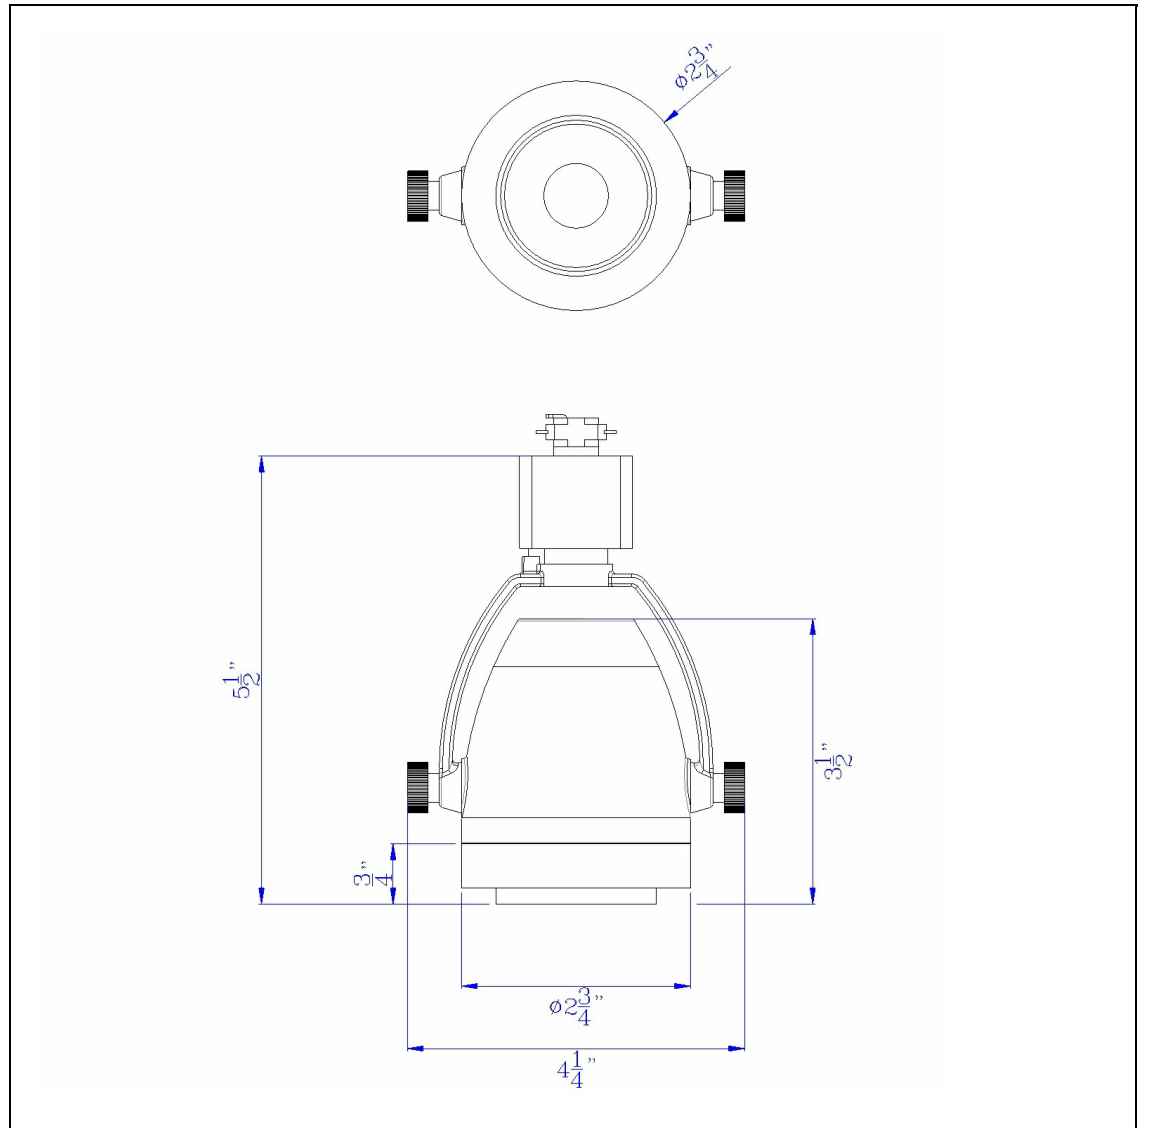

Product No. **HT-701-DB**

Description

Dimmable 12W integrated LED Track Fixture,  
960 Lumen, 3000K  
Durable Metal Construction  
12 Watt Integrated Led  
24 Degree beam spread  
3000K Temperature  
Ships in One Carton  
Ships in One Carton  
Dimmable with Lutron Brand Dimmers:  
DVCL-153P, SCL-153P,AYCL-153P,CTCL-  
153P,DVCL-253P,DVSCLL-253P,SE  
5" Height Metal Track Head in Dark Bronze

Technical Specifications

<b>UPC</b>	020193067284	<b>Carton 1 Dimensions</b>	7.30 x 11.50 x 15.00
<b>Wattage</b>	LED12W	<b>Carton 2 Dimensions</b>	0.00 x 0.00 x 15.00
<b>CRI</b>	85	<b>Package Dimensions</b>	L: 15.00 W: 11.50 H: 7.30
<b>Lumen</b>	960		
<b>Switch Type</b>	Track		
<b>Bulb Base</b>	LED		
<b>Number of Lights</b>	1		
<b>Color</b>	Dark Bronze		
<b>Base Color</b>	Dark Bronze		