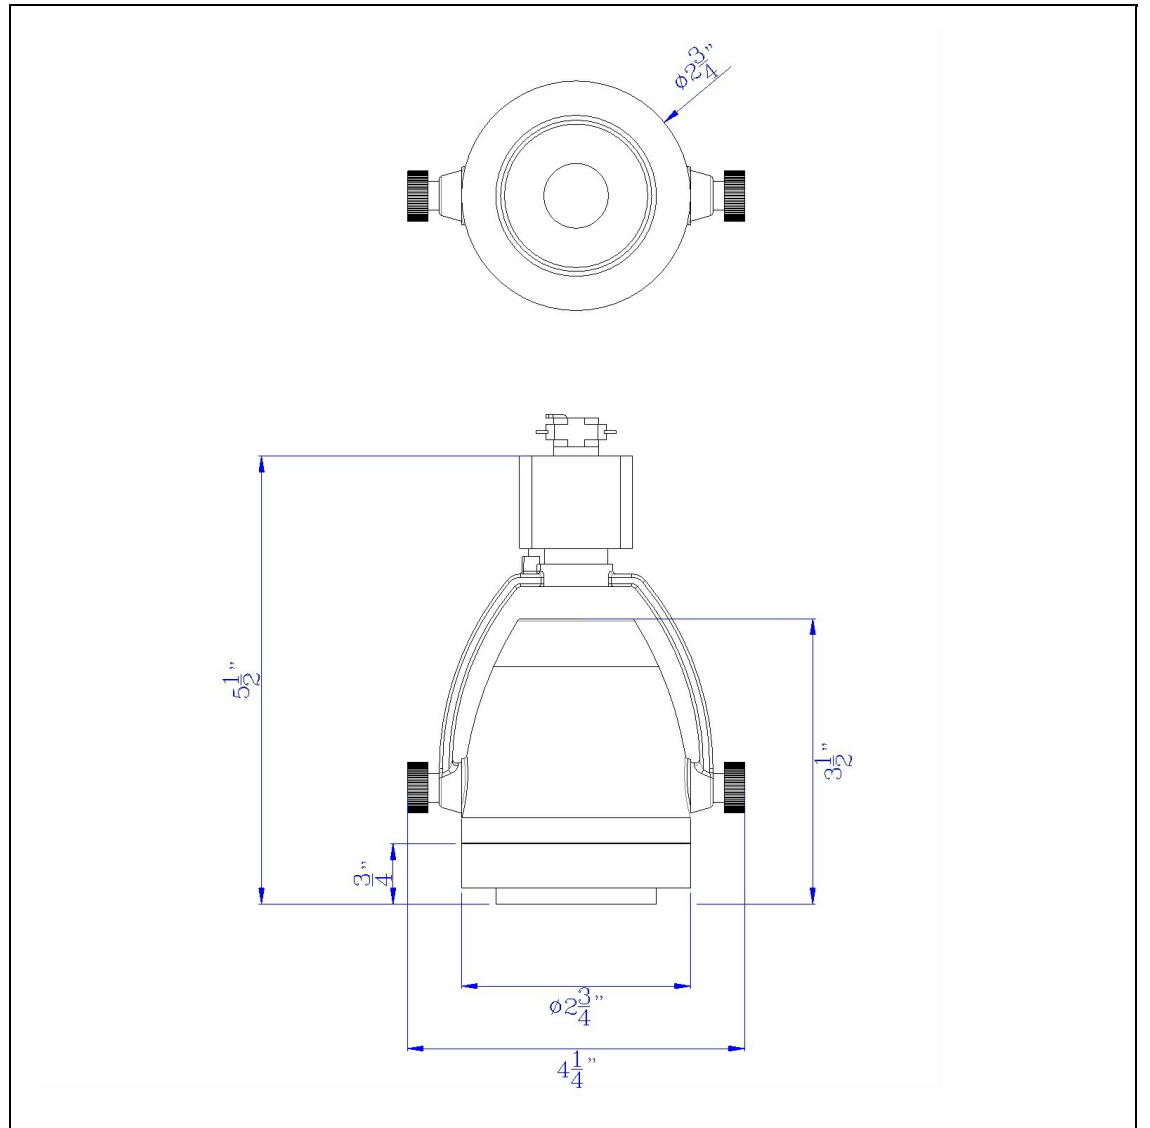

Product No. **HT-701-WH**

Description

Dimmable 12W integrated LED Track Fixture,  
960 Lumen, 3000K  
Durable Metal Construction  
12 Watt Integrated Led  
24 Degree beam spread  
3000K Temperature  
Ships in One Carton  
Ships in One Carton  
Dimmable with Lutron Brand Dimmers:  
DVCL-153P, SCL-153P,AYCL-153P,CTCL-  
153P,DVCL-253P,DVSCLL-253P,SE  
5" Height Metal Track Head in White

Technical Specifications

<b>UPC</b>	020193067284	<b>Carton 1 Dimensions</b>	7.30 x 11.50 x 15.00
<b>Wattage</b>	LED12W	<b>Carton 2 Dimensions</b>	0.00 x 0.00 x 15.00
<b>CRI</b>	85	<b>Package Dimensions</b>	L: 15.00 W: 11.50 H: 7.30
<b>Lumen</b>	960		
<b>Switch Type</b>	Track		
<b>Bulb Base</b>	LED		
<b>Number of Lights</b>	1		
<b>Color</b>	White		
<b>Base Color</b>	White		