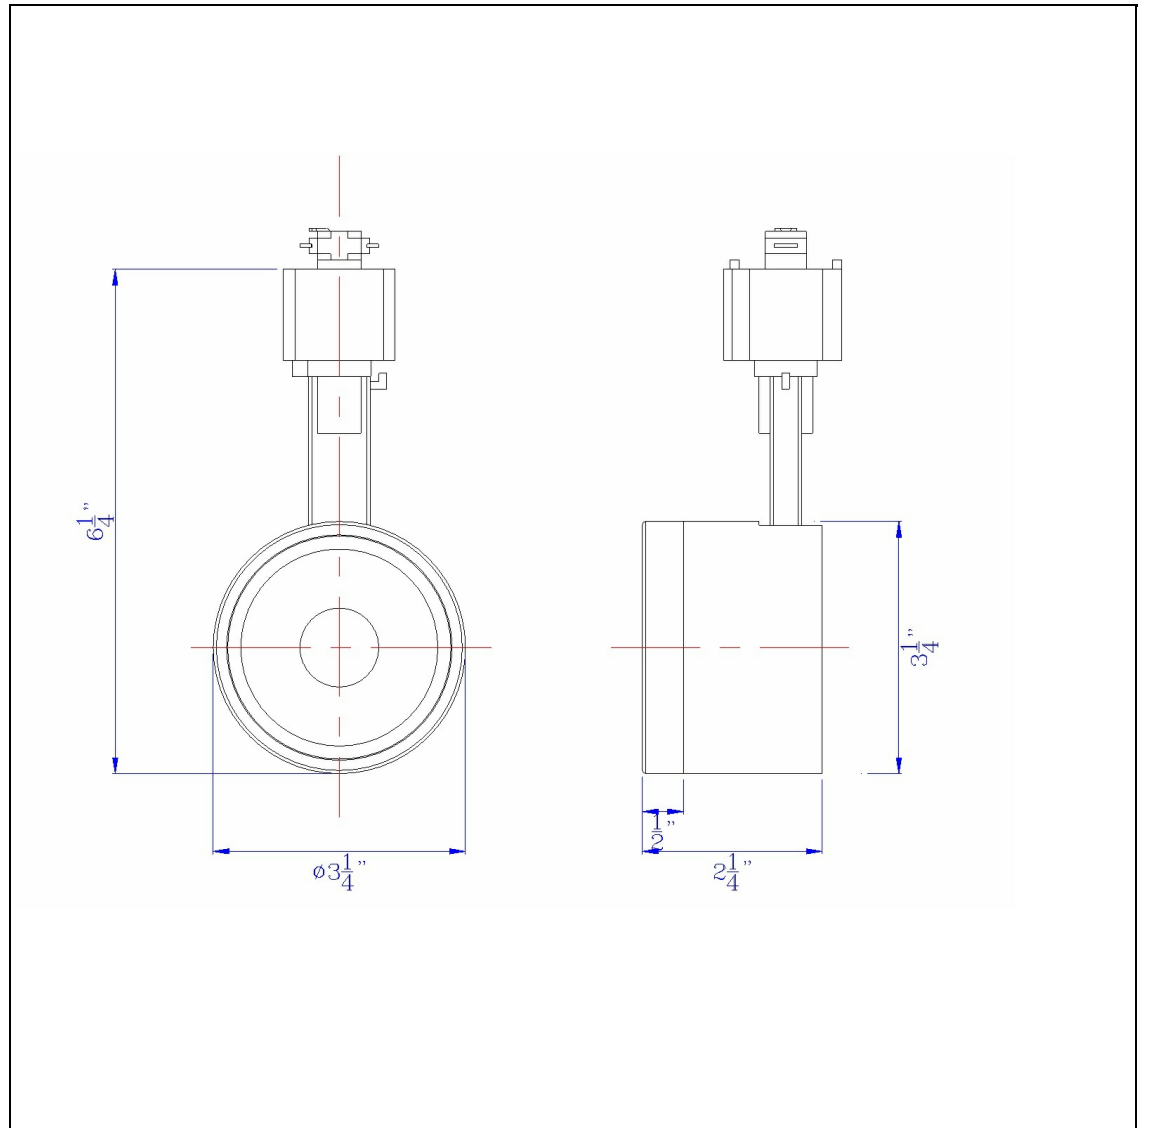

Product No. **HT-751-WH**

Description

Dimmable 12W integrated LED Track Fixture,
960 Lumen, 3000K
Durable Metal Construction
12 Watt Integrated Led
24 Degree beam spread
3000K Temperature
Ships in One Carton
Ships in One Carton
Dimmable with Lutron Brand Dimmers:
DVCL-153P, SCL-153P, AYCL-153P, CTCL-
153P, DVCL-253P, DVSCLL-253P, SE
6" Height Metal Track Head in White

Technical Specifications

UPC	020193067284
Wattage	LED12W
CRI	85
Lumen	960
Switch Type	Track
Bulb Base	LED
Number of Lights	1
Color	White
Base Color	White

Carton 1 Dimensions	7.30 x 11.50 x 15.00
Carton 2 Dimensions	0.00 x 0.00 x 15.00
Package Dimensions	L: 15.00 W: 11.50 H: 7.30