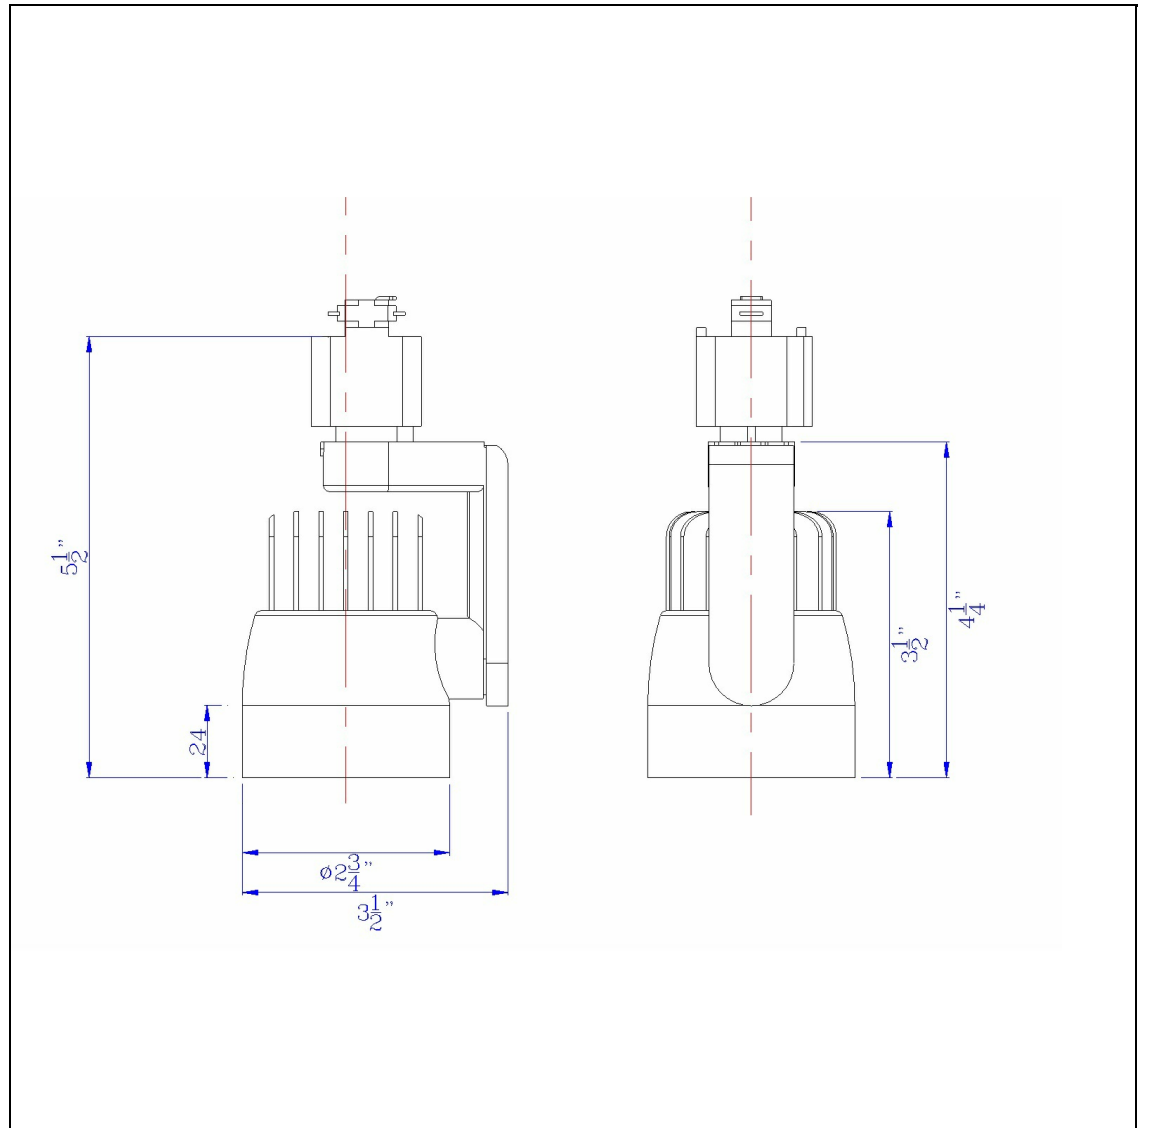

Product No. **HT-806-BS**

Description

Dimmable 12W integrated LED Track Fixture,
960 Lumen, 3000K
Durable Metal Construction
12 Watt Integrated Led
24 Degree beam spread
3000K Temperature
Ships in One Carton
Ships in One Carton
Dimmable with Lutron Brand Dimmers:
DVCL-153P, SCL-153P,AYCL-153P,CTCL-
153P,DVCL-253P,DVSCLL-253P,SE
5" Height Metal Track Head in Brushed Steel

Technical Specifications

UPC	020193067284
Wattage	LED12W
CRI	85
Lumen	960
Switch Type	Track
Bulb Base	LED
Number of Lights	1
Color	Brushed Steel
Base Color	Brushed Steel

Carton 1 Dimensions	7.30 x 11.50 x 15.00
Carton 2 Dimensions	0.00 x 0.00 x 15.00
Package Dimensions	L: 15.00 W: 11.50 H: 7.30