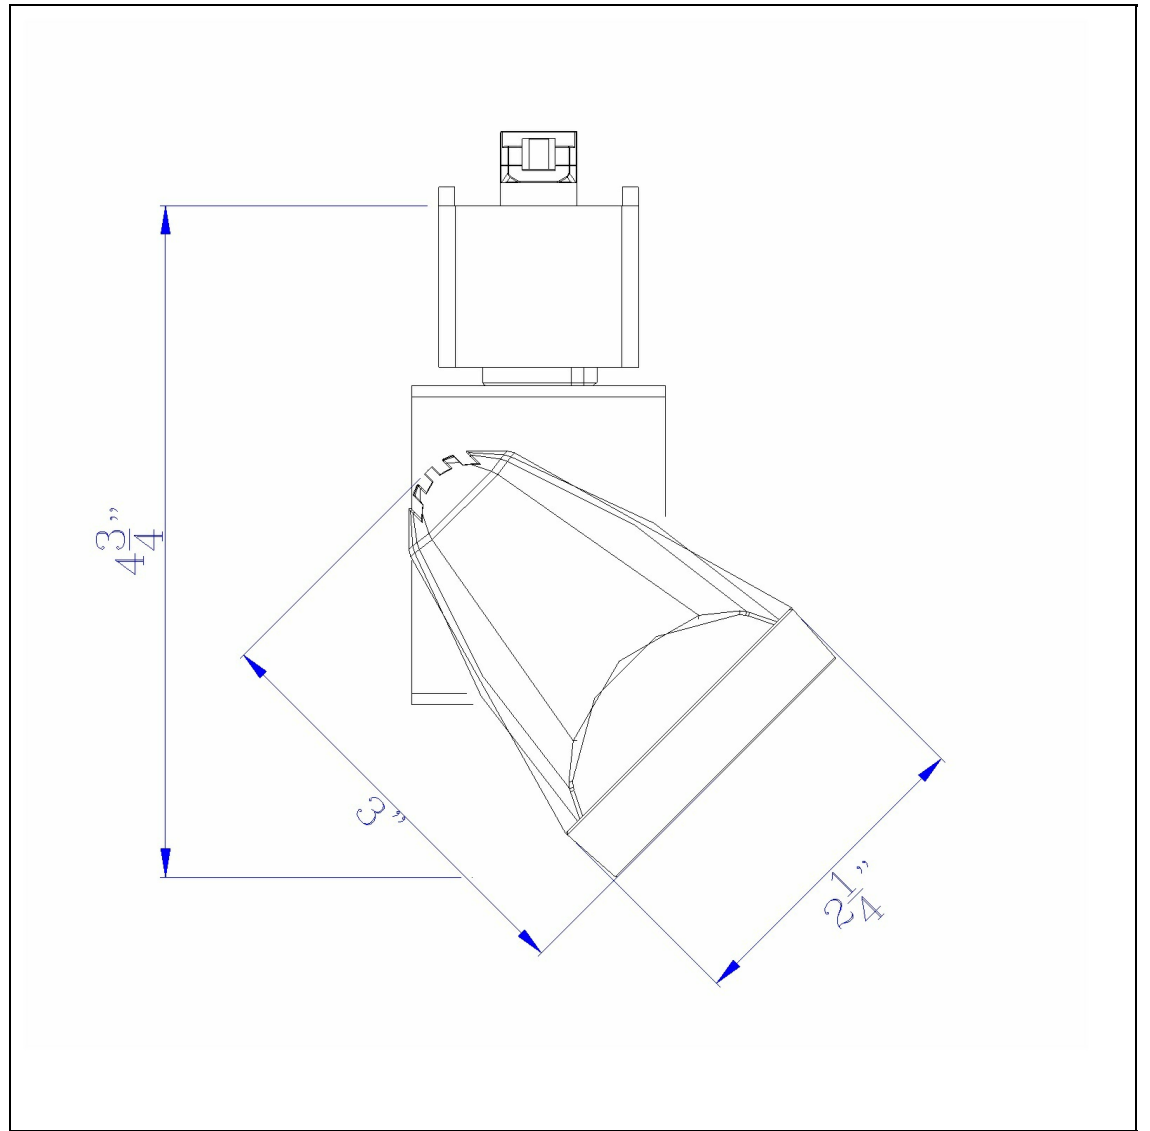

Product No. **HT-808-RU**

Description

Dimmable 10W integrated LED Track Fixture. 700 Lumen, 3300K  
Durable Metal Construction  
10 Watt Integrated Led  
24 degree beam spread  
3300K Temperature  
Ships in One Carton  
Ships in One Carton  
Dimmable with Lutron Brand Dimmers:  
DVCL-153P, SCL-153P, AYCL-153P, CTCL-153P, DVCL-253P, DVSCLL-253P, SE  
4.75" Height Metal Track Head in Rust

Technical Specifications

<b>UPC</b>	020193067284	<b>Carton 1 Dimensions</b>	13.50 x 9.50 x 12.80
<b>Wattage</b>	LED10W	<b>Carton 2 Dimensions</b>	0.00 x 0.00 x 12.80
<b>CRI</b>	90	<b>Package Dimensions</b>	L: 12.80 W: 9.50 H: 13.50
<b>Lumen</b>	700		
<b>Switch Type</b>	Track		
<b>Bulb Base</b>	LED		
<b>Number of Lights</b>	1		
<b>Color</b>	Rust		
<b>Base Color</b>	Rust		