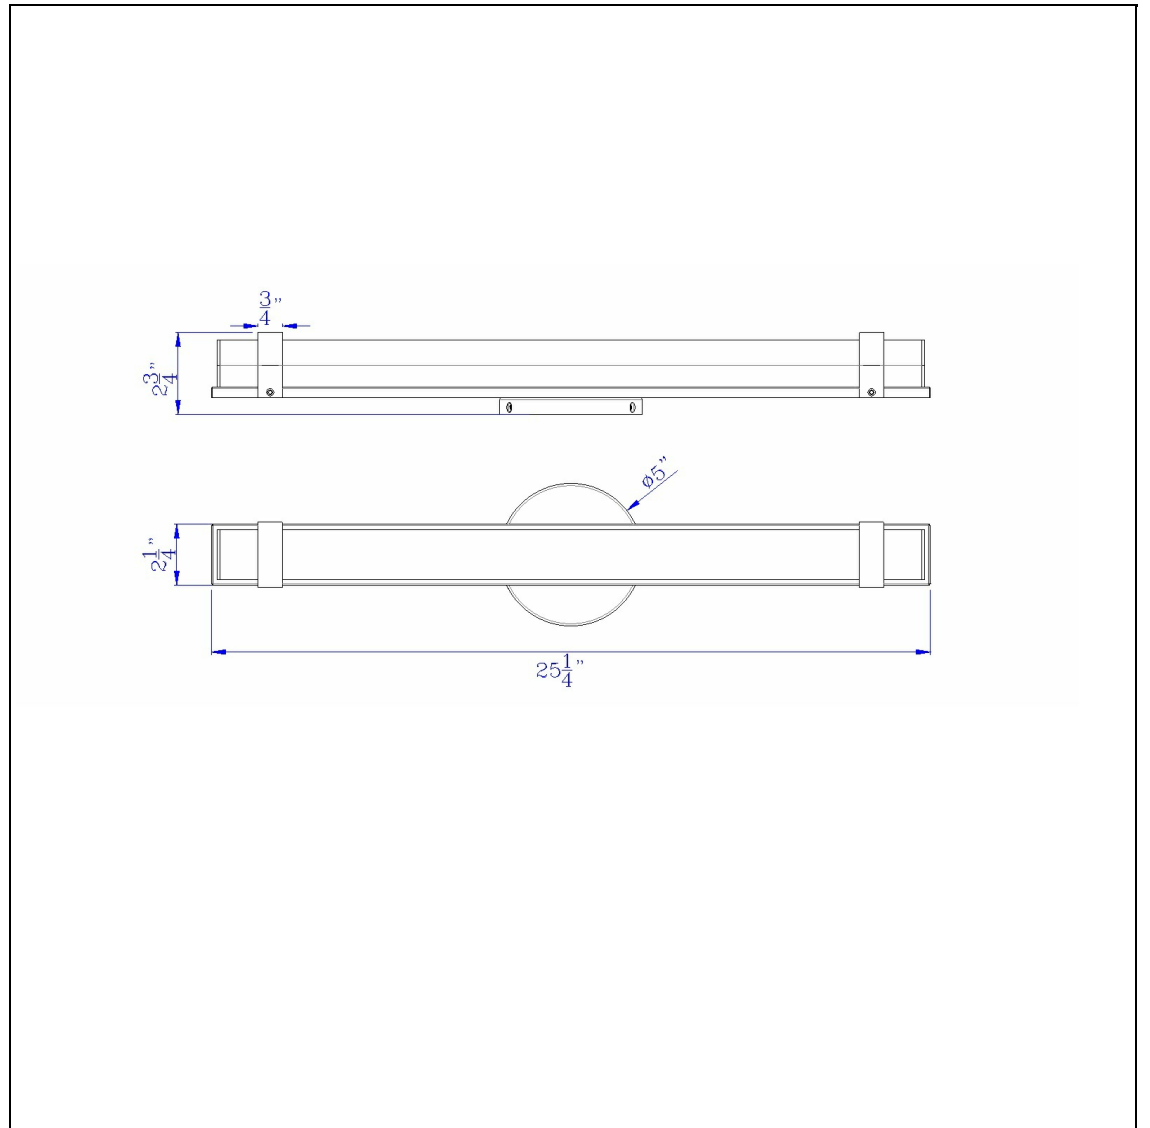

Product No. **LA-8601M**

Description

26W Ac LED Vanity Light, L: 25 1/2"
Durable Metal Base
Dimmable with DVCL-153P Dimmer (Lutron)
2080 Lumen Output
3000K Temperature
Ships in One Carton
Ships in One Carton
25.5" Long Metal Base Vanity Light in
Brushed Steel

Technical Specifications

UPC	020193067284
Wattage	LED26W
CRI	85
Lumen	2080
Switch Type	Hardwired
Bulb Base	LED
Number of Lights	1
Color	Brushed Steel
Base Color	Brushed Steel

Carton 1 Dimensions	11.80 x 21.00 x 27.00
Carton 2 Dimensions	0.00 x 0.00 x 27.00
Package Dimensions	L: 27.00 W: 21.00 H: 11.80