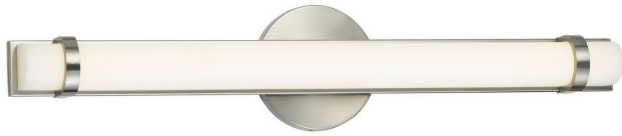

Product No. **LA-8601M**

Description

26W Ac LED Vanity Light, L: 25 1/2"
Durable Metal Base
Dimmable with DVCL-153P Dimmer (Lutron)
2080 Lumen Output
3000K Temperature
Ships in One Carton
Ships in One Carton
25.5" Long Metal Base Vanity Light in
Brushed Steel

Technical Specifications

UPC	020193067284
Wattage	LED26W
CRI	85
Lumen	2080
Switch Type	Hardwired
Bulb Base	LED
Number of Lights	1
Color	Brushed Steel
Base Color	Brushed Steel

Carton 1 Dimensions	11.80 x 21.00 x 27.00
Carton 2 Dimensions	0.00 x 0.00 x 27.00
Package Dimensions	L: 27.00 W: 21.00 H: 11.80