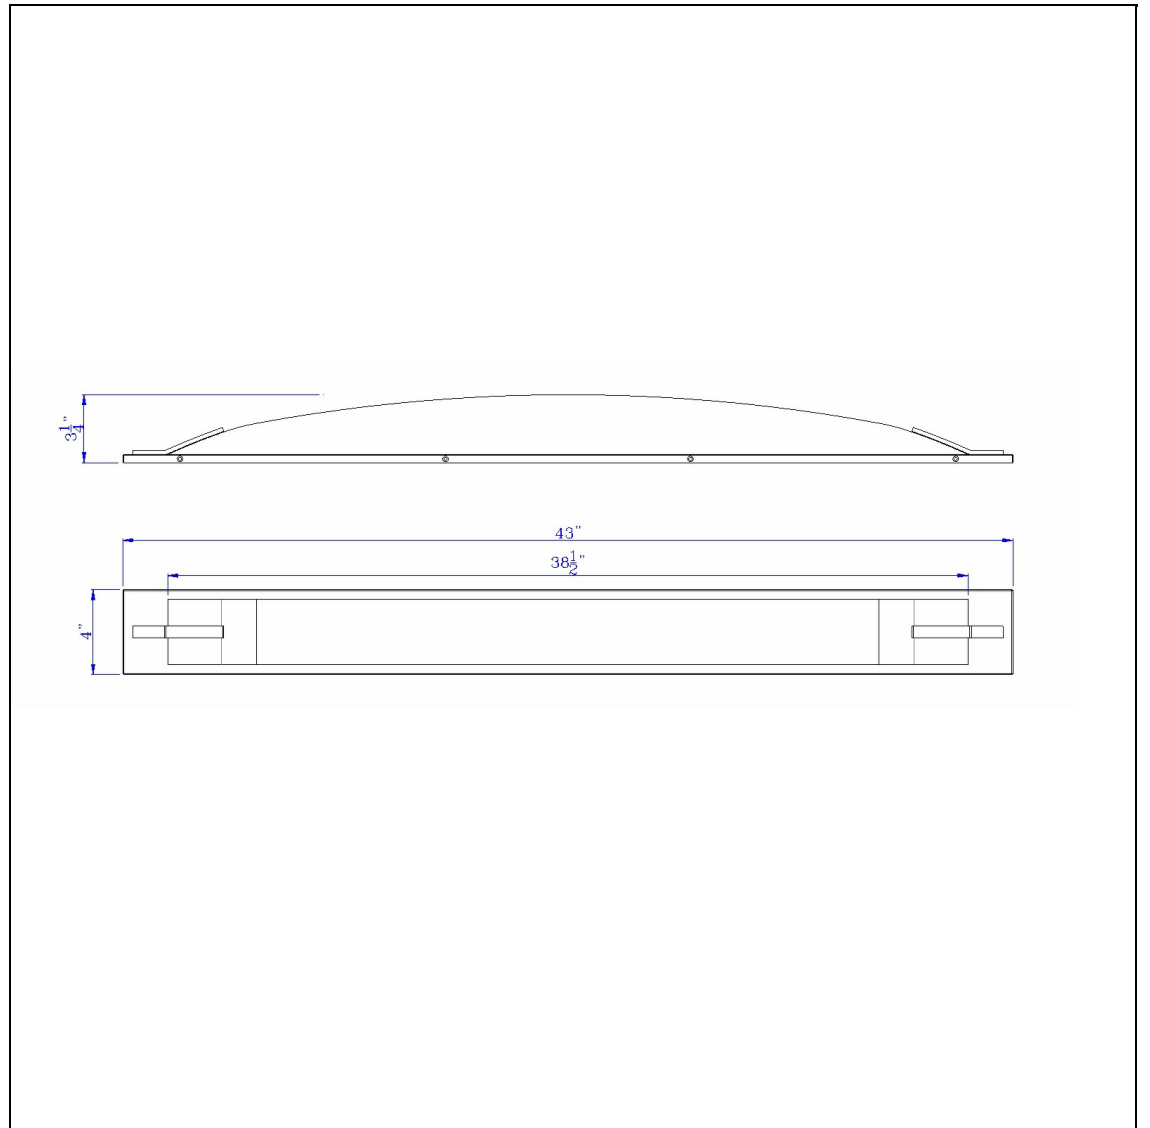

Product No. **LA-8602L**

Description

39W Ac LED Vanity Light. L: 43"
Durable Metal Base
Dimmable with DVCL-153P Dimmer (Lutron)
3120 Lumen Output
3000K Temperature
Ships in One Carton
Ships in One Carton
43" Long Metal Base Vanity Light in Brushed Steel

Technical Specifications

UPC	020193067284
Wattage	LED39W
CRI	85
Lumen	3120
Switch Type	Hardwired
Bulb Base	LED
Number of Lights	1
Color	Brushed Steel
Base Color	Brushed Steel

Carton 1 Dimensions	12.80 x 13.00 x 45.50
Carton 2 Dimensions	0.00 x 0.00 x 45.50
Package Dimensions	L: 45.50 W: 13.00 H: 12.80