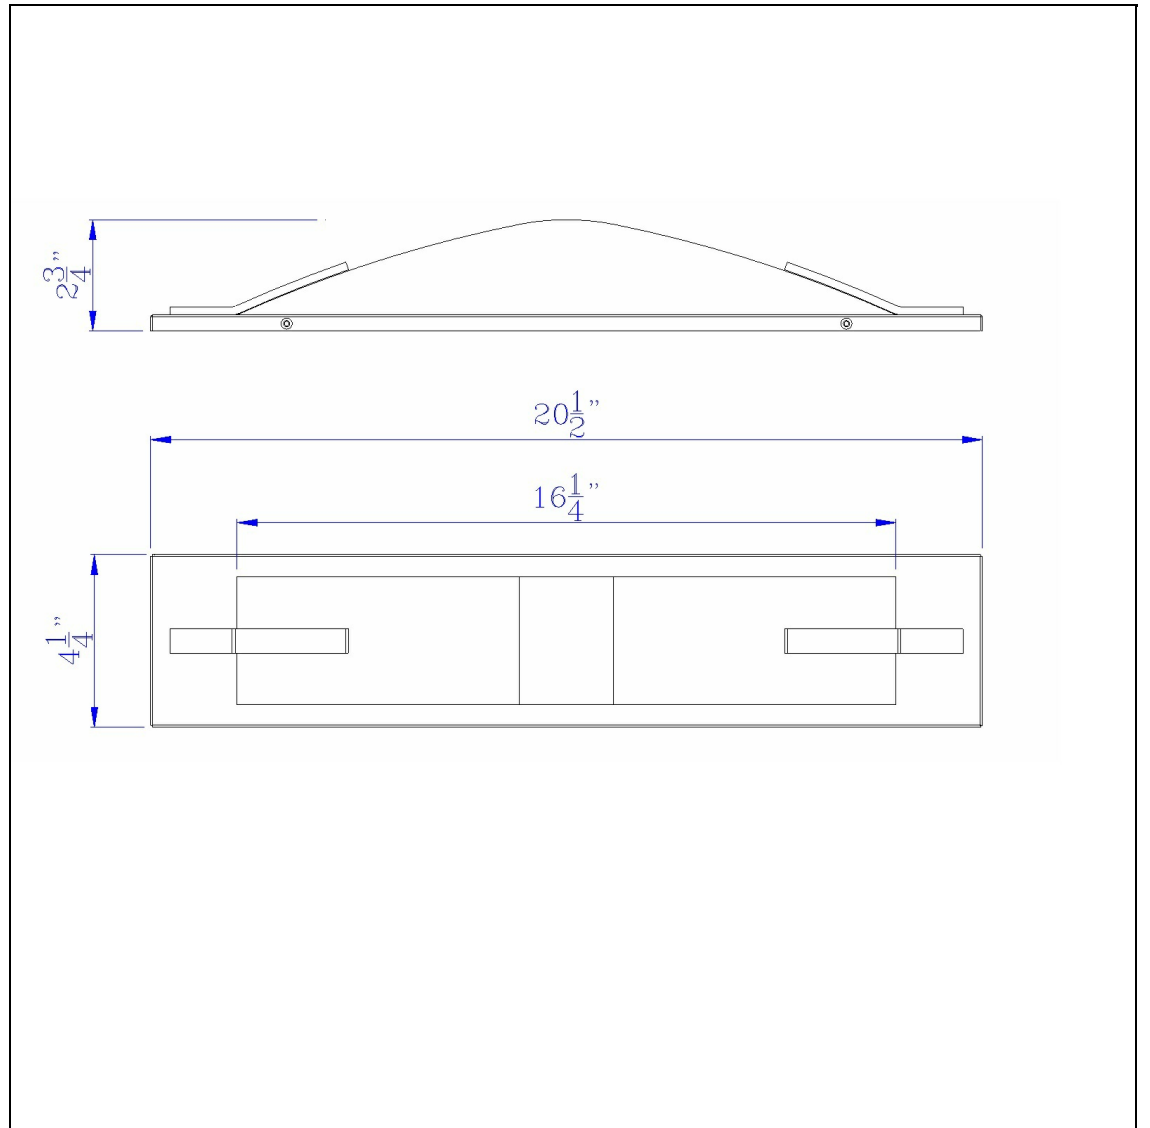

Product No. **LA-8602S**

Description

13W Ac LED Vanity Light, L: 20"  
Durable Metal Base  
Dimmable with DVCL-153P Dimmer (Lutron)  
1040 Lumen Output  
3000K Temperature  
Ships in One Carton  
Ships in One Carton  
20" Long Metal Base Vanity Light in Brushed Steel

Technical Specifications

|                         |               |
|-------------------------|---------------|
| <b>UPC</b>              | 020193067284  |
| <b>Wattage</b>          | LED13W        |
| <b>CRI</b>              | 85            |
| <b>Lumen</b>            | 1040          |
| <b>Switch Type</b>      | Hardwired     |
| <b>Bulb Base</b>        | LED           |
| <b>Number of Lights</b> | 1             |
| <b>Color</b>            | Brushed Steel |
| <b>Base Color</b>       | Brushed Steel |

|                            |                            |
|----------------------------|----------------------------|
| <b>Carton 1 Dimensions</b> | 11.80 x 18.80 x 23.30      |
| <b>Carton 2 Dimensions</b> | 0.00 x 0.00 x 23.30        |
| <b>Package Dimensions</b>  | L: 23.30 W: 18.80 H: 11.80 |