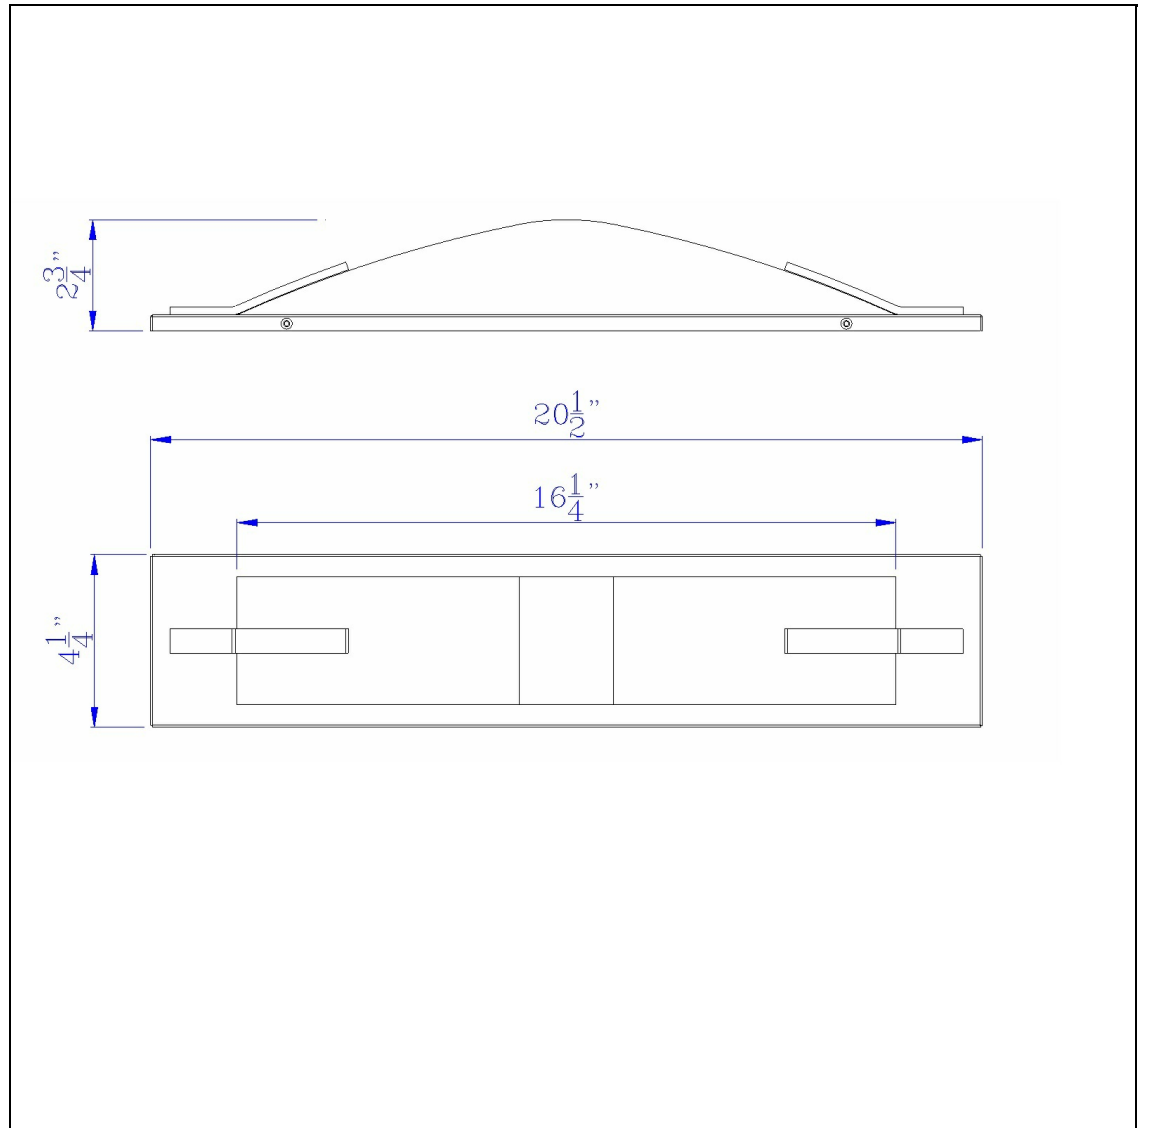

Product No. **LA-8602S**

Description

13W Ac LED Vanity Light, L: 20"
Durable Metal Base
Dimmable with DVCL-153P Dimmer (Lutron)
1040 Lumen Output
3000K Temperature
Ships in One Carton
Ships in One Carton
20" Long Metal Base Vanity Light in Brushed Steel

Technical Specifications

UPC	020193067284
Wattage	LED13W
CRI	85
Lumen	1040
Switch Type	Hardwired
Bulb Base	LED
Number of Lights	1
Color	Brushed Steel
Base Color	Brushed Steel

Carton 1 Dimensions	11.80 x 18.80 x 23.30
Carton 2 Dimensions	0.00 x 0.00 x 23.30
Package Dimensions	L: 23.30 W: 18.80 H: 11.80