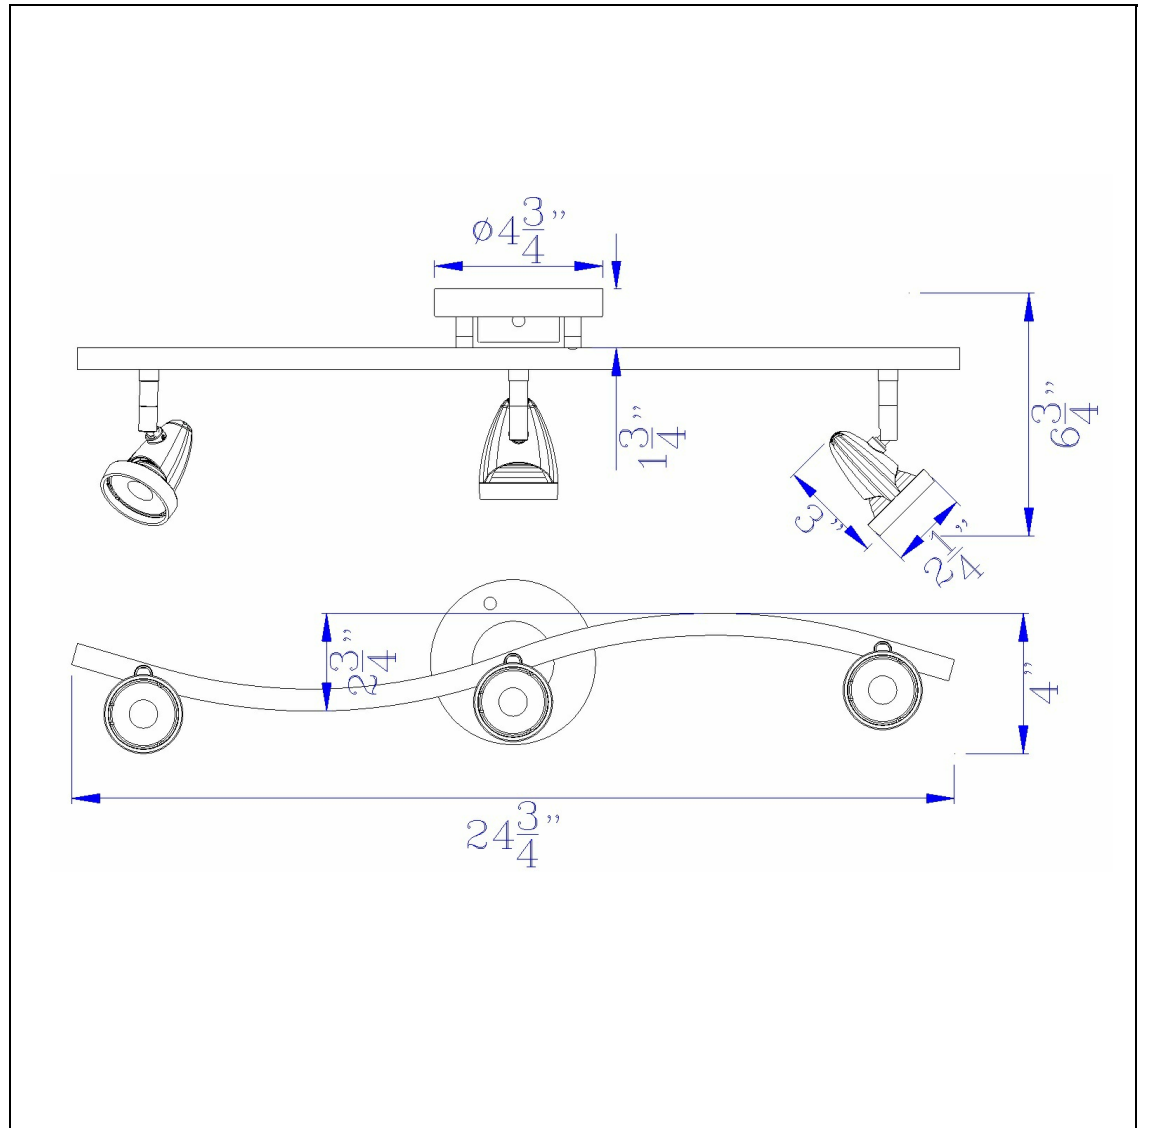

Product No. **SL-808-3-RU**

Description

Dimmable 6W X 3 intergrated LED
Serpentine Rail Fixture. 1660 Lumen, 3300K.
Fixture Come Witha A Pair Of 4" And "8"
Extension Poles
Durable Metal Construction
1660 Lumen Output
Dimmable with DVCL-153P Dimmer (Lutron)
Comes With A Pair of 4" and 8" Down Rods
Ships in One Carton
Dimmable with Lutron dimmers #: DVCL-
153P, SCL-153P, AYCL-153P, CTCL-153P, DVCL-
253P, DVSCLL-253P,
180 Degree Head Rotation
180 Degree Head Rotation
18.75" Height Metal Serpentine Light in Rust

Technical Specifications

UPC	020193067284	Carton 1 Dimensions	13.80 x 16.00 x 27.00
Wattage	LED 6WX3	Carton 2 Dimensions	0.00 x 0.00 x 27.00
CRI	80	Package Dimensions	L: 27.00 W: 16.00 H: 13.80
Lumen	1660		
Switch Type	Hardwired		
Bulb Base	LED		
Number of Lights	LED		
Color	Rust		
Base Color	Rust		