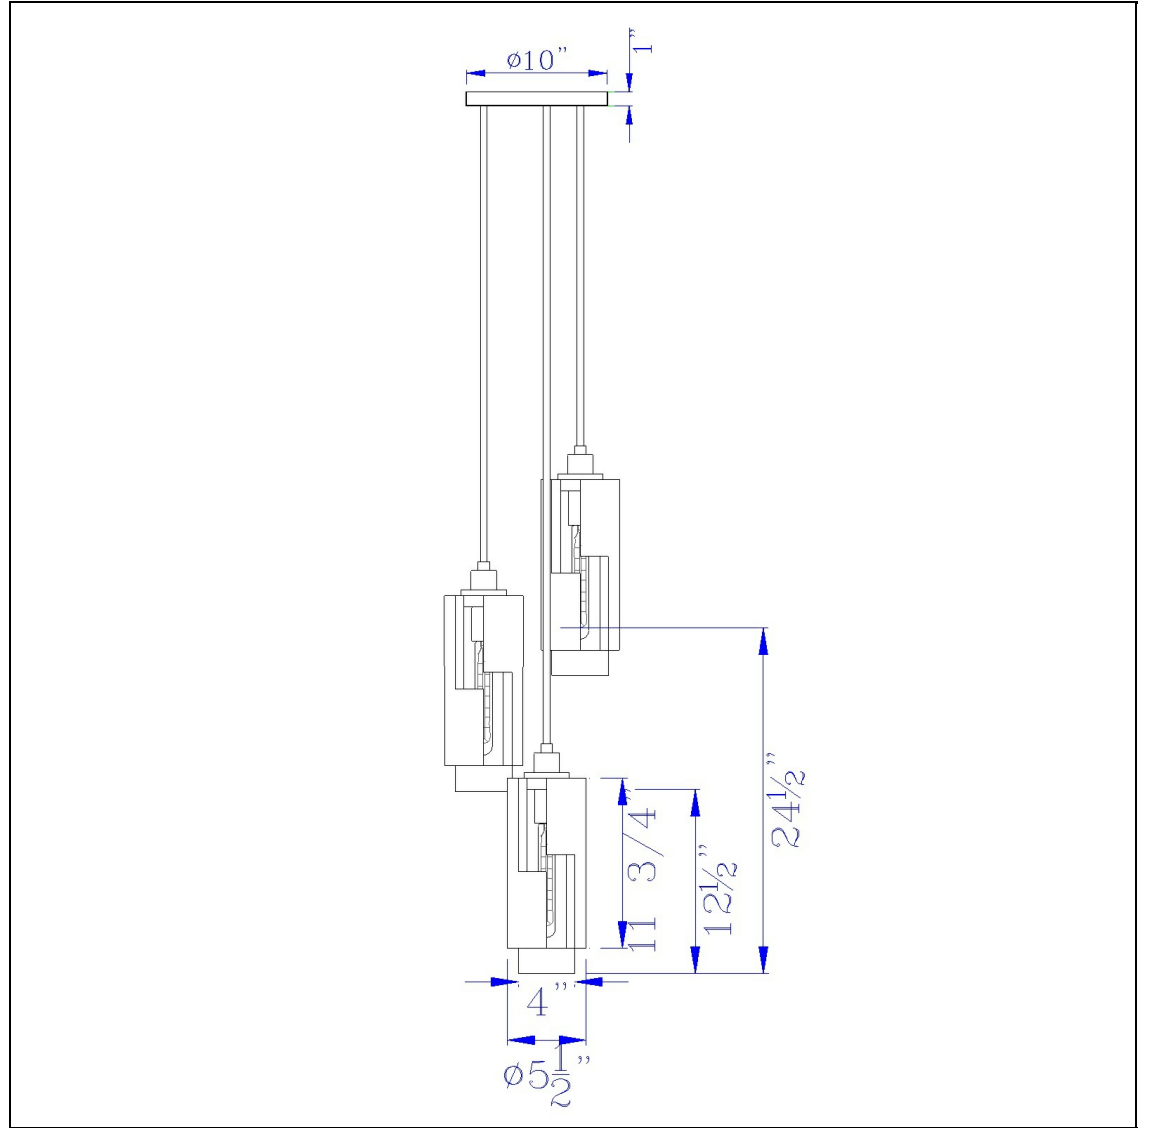

Product No. **FX-3641-3**

Description

60W X 3 Reggio Wood Pendant Glass Fixture
(Edison Bulbs Not included)
Durable Metal and Glass Construction
Includes 6 Feet of Cord
Real Wood Shade
Canopy Included
Ships in One Carton
Ships in One Carton

Technical Specifications

UPC	020193067284	Shade Top1	4.00
Wattage	60WX3	Shade Bottom1	4.00
CRI	N/A	Shade Side	12.50
Lumen	N/A	Carton 1 Dimensions	16.00 x 20.00 x 20.00
Switch Type	Hardwired	Carton 2 Dimensions	0.00 x 0.00 x 20.00
Bulb Base	A19	Package Dimensions	L: 20.00 W: 20.00 H: 16.00
Number of Lights	3		
Color	Wood/Black		
Base Color	Wood/Black		