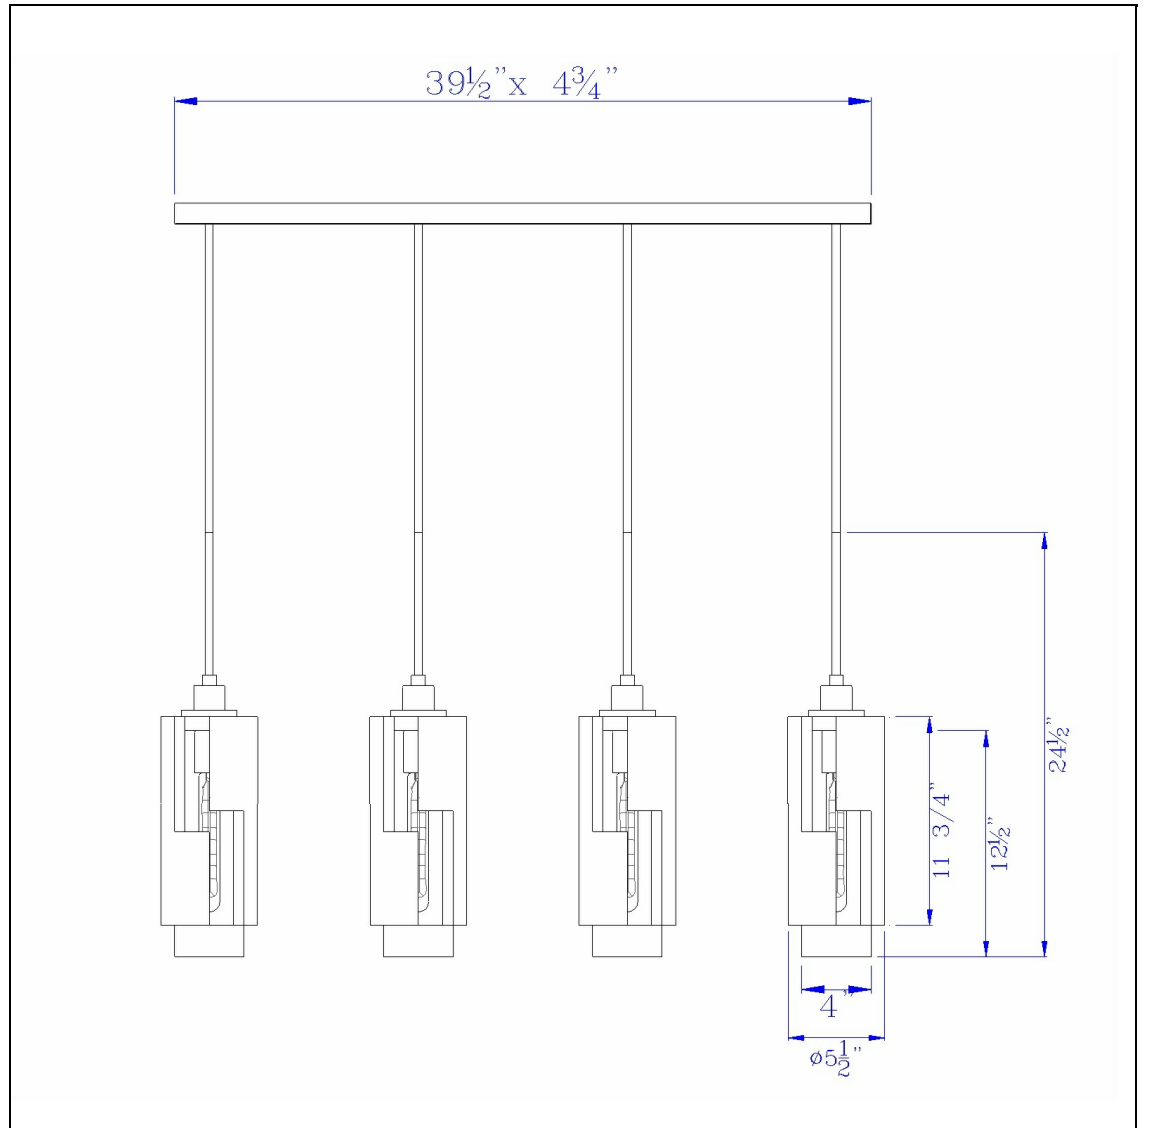

Product No. **FX-3641-4**

Description

60W X 4 Reggio Wood Pendant Glass Fixture
(Edison Bulbs Not included)
Durable Metal and Glass Construction
Includes 6 Feet of Cord
Real Wood Shade
Canopy Included
Ships in One Carton
Ships in One Carton

Technical Specifications

UPC	020193067284	Shade Top1	4.00
Wattage	60WX4	Shade Bottom1	4.00
CRI	N/A	Shade Side	12.50
Lumen	N/A	Carton 1 Dimensions	21.00 x 13.00 x 41.00
Switch Type	Hardwired	Carton 2 Dimensions	0.00 x 0.00 x 41.00
Bulb Base	A19	Package Dimensions	L: 41.00 W: 13.00 H: 21.00
Number of Lights	4		
Color	Wood/Black		
Base Color	Wood/Black		