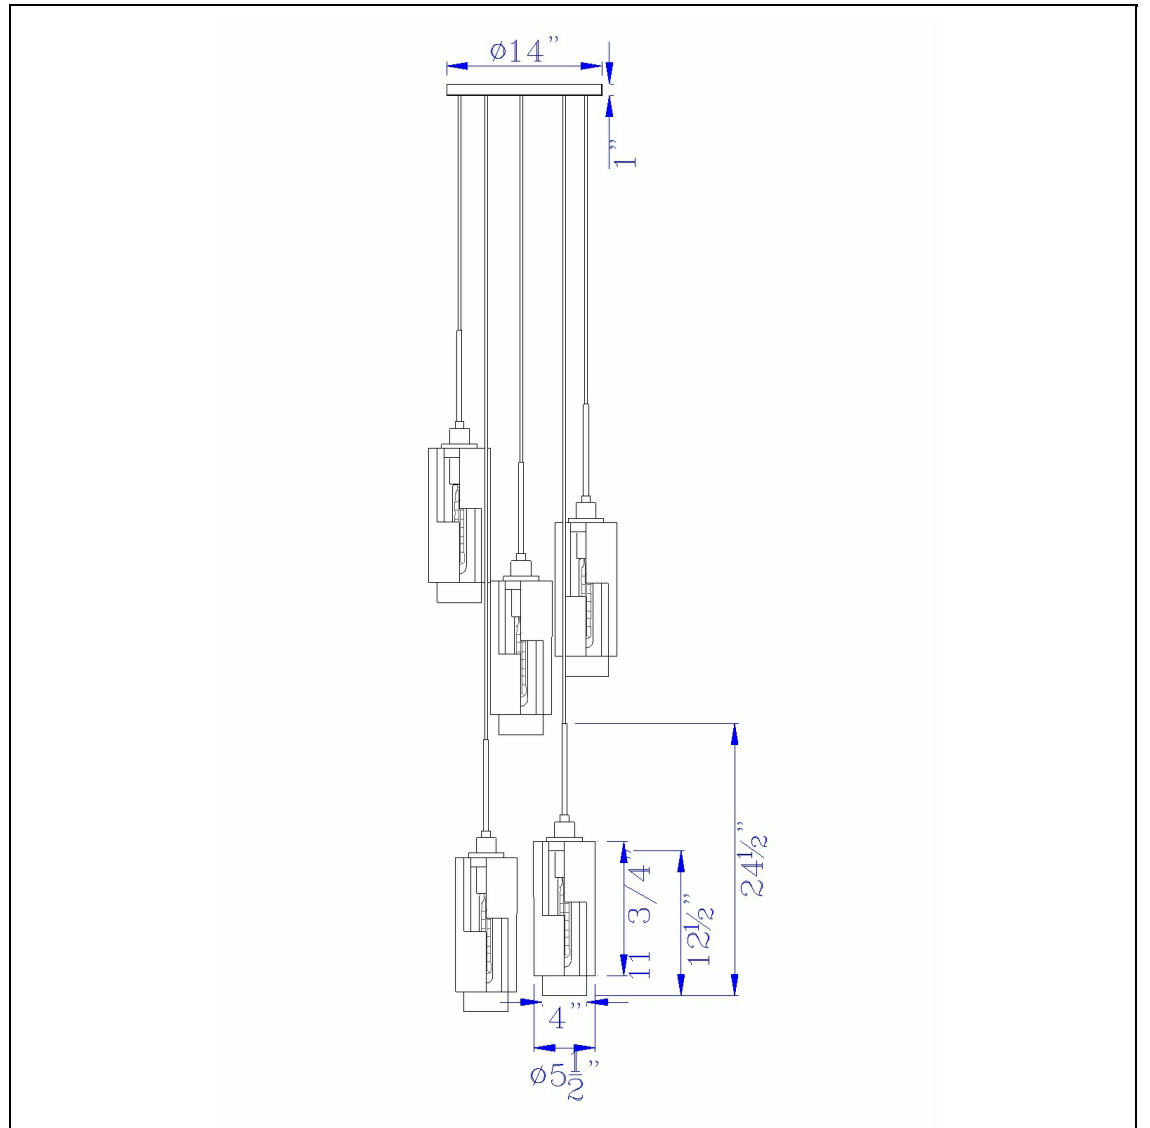

Product No. **FX-3641-5**

Description

60W X 5 Reggio Wood Pendant Glass Fixture  
(Edison Bulbs Not included)  
Durable Metal and Glass Construction  
Includes 6 Feet of Cord  
Real Wood Shade  
Canopy Included  
Ships in One Carton  
Ships in One Carton

Technical Specifications

<b>UPC</b>	020193067284	<b>Shade Top1</b>	4.00
<b>Wattage</b>	60WX5	<b>Shade Bottom1</b>	4.00
<b>CRI</b>	N/A	<b>Shade Side</b>	12.50
<b>Lumen</b>	N/A	<b>Carton 1 Dimensions</b>	21.00 x 21.00 x 25.00
<b>Switch Type</b>	Hardwired	<b>Carton 2 Dimensions</b>	0.00 x 0.00 x 25.00
<b>Bulb Base</b>	A19	<b>Package Dimensions</b>	L: 25.00 W: 21.00 H: 21.00
<b>Number of Lights</b>	5		
<b>Color</b>	Wood/Black		
<b>Base Color</b>	Wood/Black		