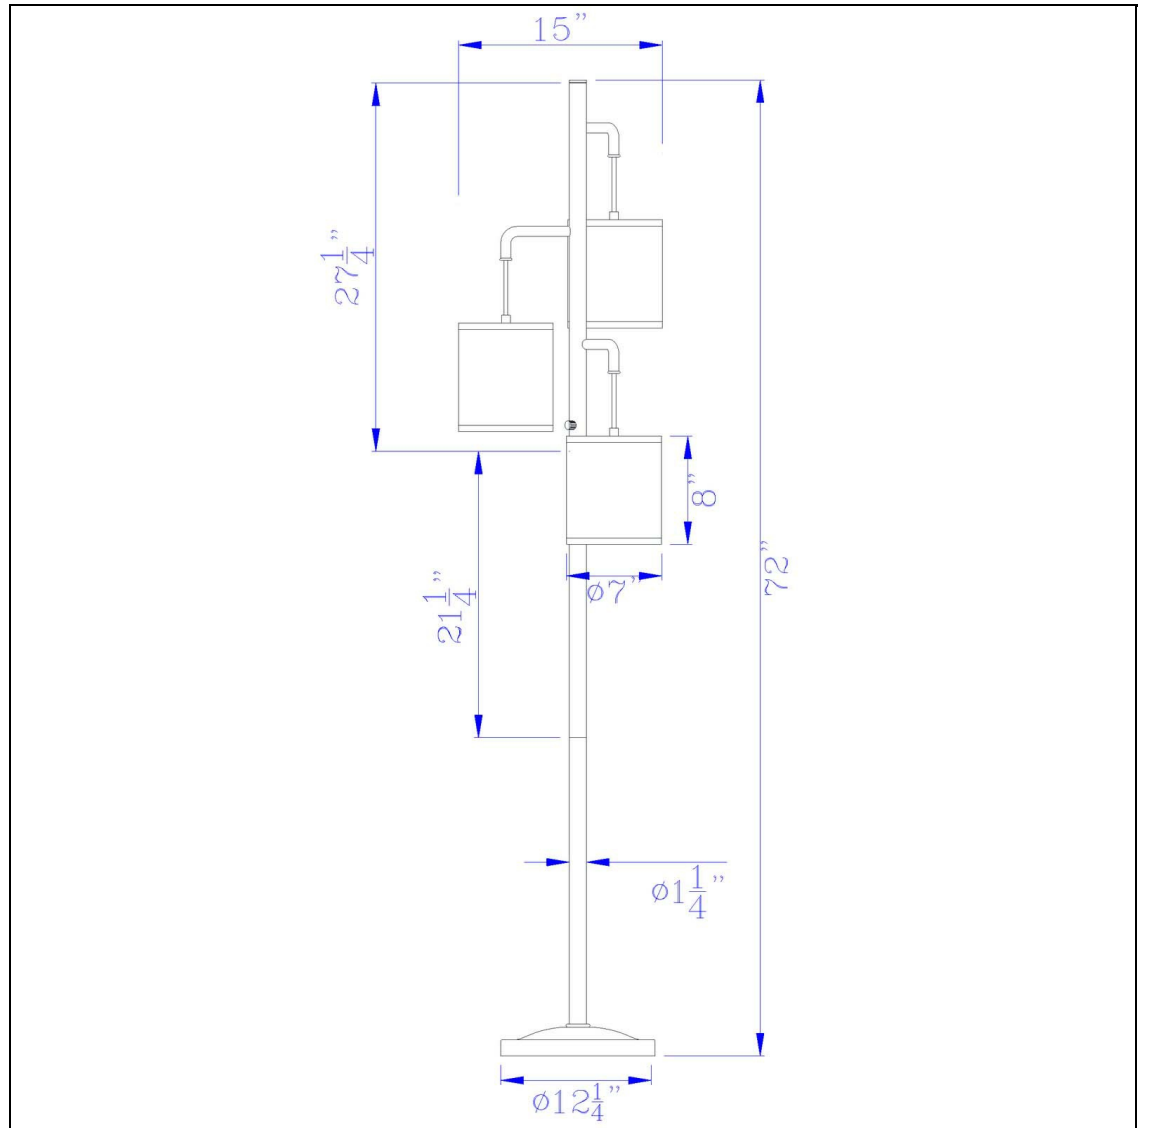

Product No. **BO-2791FL**

Description

60W X 3 Kirkwall Metallantern Floor Lamp
With Fabric Shade
Durable Metal Construction
Downlight Lantern Design
Ships in One Carton
Linen Fabric Shades
Linen Fabric Shades
72" Height Metal Lantern Floor Lamp in Dark
Bronze

Technical Specifications

UPC	020193067284	Shade Top1	7.00
Wattage	60WX3	Shade Bottom1	7.00
CRI	N/A	Shade Side	8.00
Lumen	N/A	Carton 1 Dimensions	13.50 x 19.50 x 30.50
Switch Type	3 Way	Carton 2 Dimensions	0.00 x 0.00 x 30.50
Bulb Base	E26	Package Dimensions	L: 30.50 W: 19.50 H: 13.50
Number of Lights	3		
Color	Dark Bronze		
Base Color	Dark Bronze		