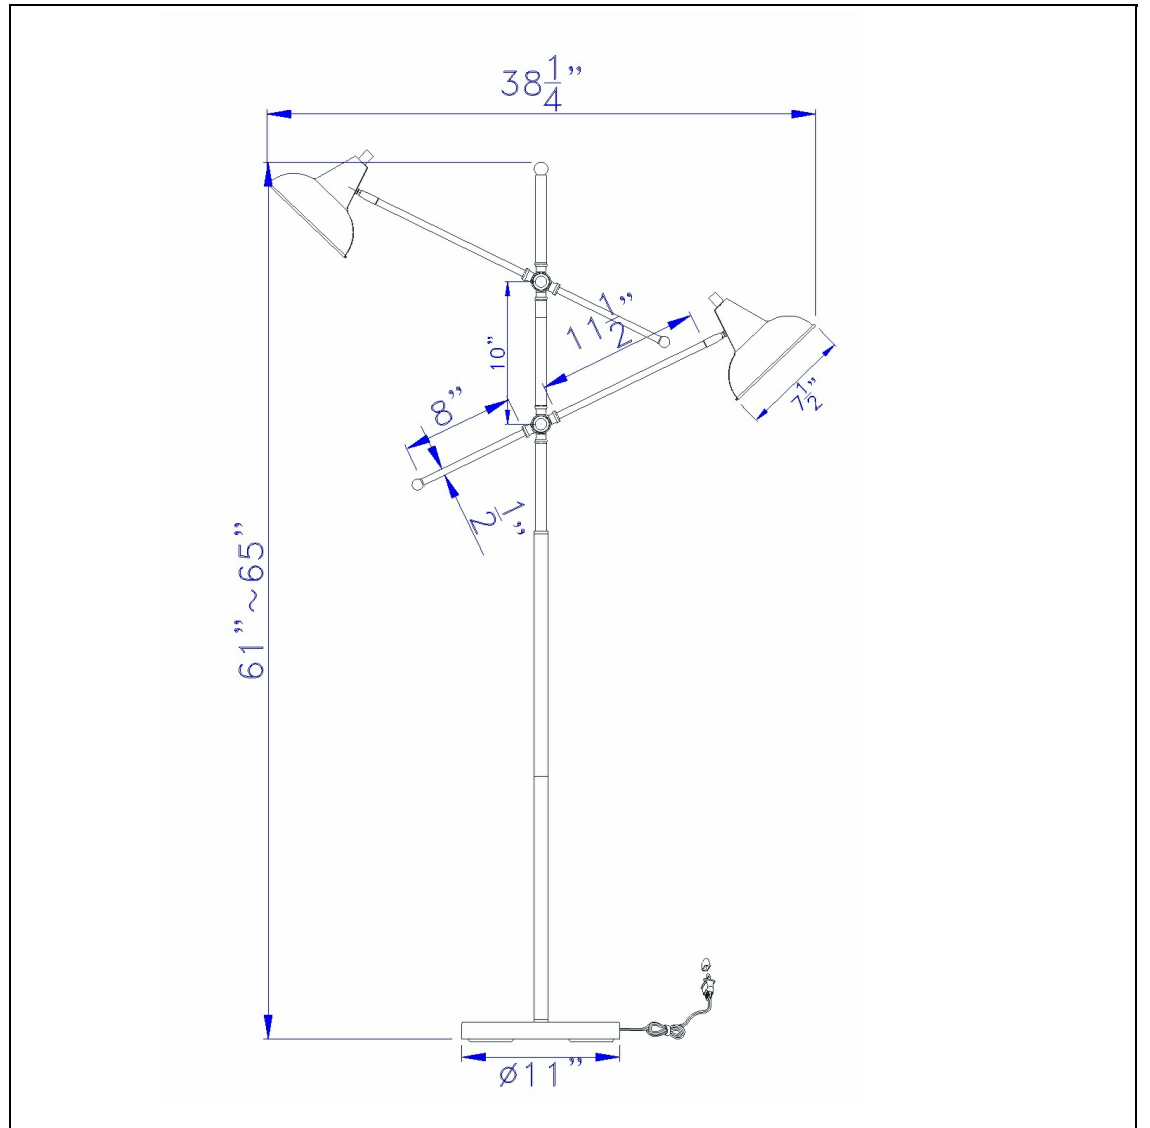

Product No. **BO-2794FL-RU**

Description

60W X 2 Canterbury Metal Adjustable Floor Lamp
Durable Metal Construction
Adjustable Height
dual switch
Metal Shade
On/Off Switch On Base
On/Off Switch On Base
61' Height Metal Floor Lamp in Rust

Technical Specifications

UPC	020193067284	Shade Bottom1	7.88
Wattage	60WX2	Shade Side	5.00
CRI	N/A	Carton 1 Dimensions	24.80 x 9.50 x 24.50
Lumen	N/A	Carton 2 Dimensions	0.00 x 0.00 x 24.50
Switch Type	On/Off	Package Dimensions	L: 24.50 W: 9.50 H: 24.80
Bulb Base	E26		
Number of Lights	2		
Color	Rust		
Base Color	Rust		