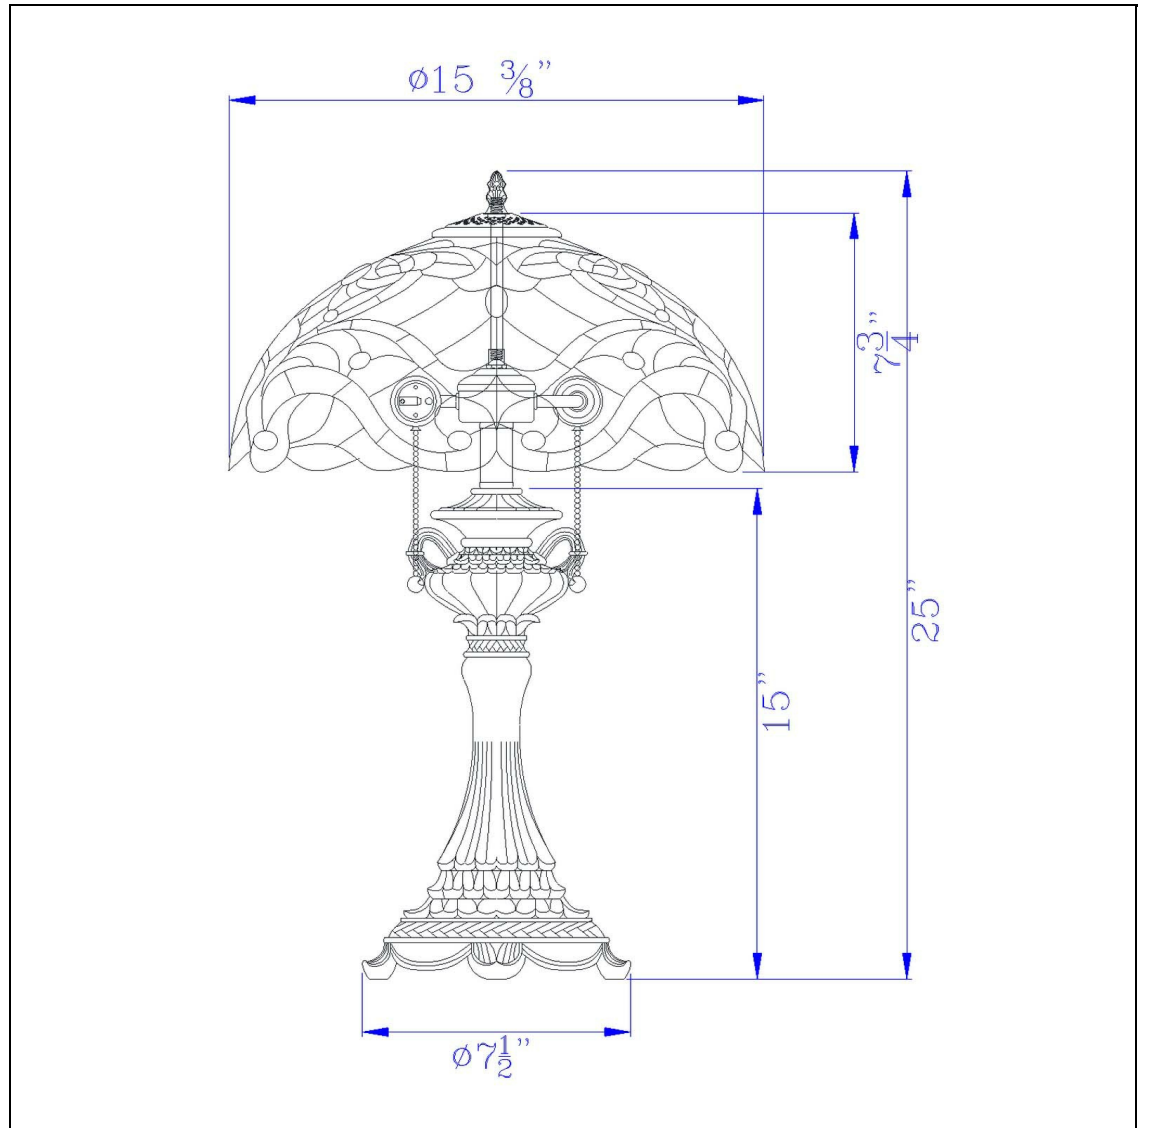

Product No. **BO-2796TB**

Description

60W X 2 Tiffany Table Lamp  
Durable Resin Construction  
Pull Chain Switch  
Ships in One Carton  
Stained Glass Shade  
Stained Glass Shade  
25" Height Resin Table Lamp in Tiffany Finish

Technical Specifications

<b>UPC</b>	020193067284	<b>Shade Bottom1</b>	15.38
<b>Wattage</b>	60WX2	<b>Shade Side</b>	8.00
<b>CRI</b>	N/A	<b>Carton 1 Dimensions</b>	23.80 x 15.50 x 22.00
<b>Lumen</b>	N/A	<b>Carton 2 Dimensions</b>	0.00 x 0.00 x 22.00
<b>Switch Type</b>	On/Off	<b>Package Dimensions</b>	L: 22.00 W: 15.50 H: 23.80
<b>Bulb Base</b>	E12+E26		
<b>Number of Lights</b>	2		
<b>Color</b>	Tiffany		
<b>Base Color</b>	Tiffany		