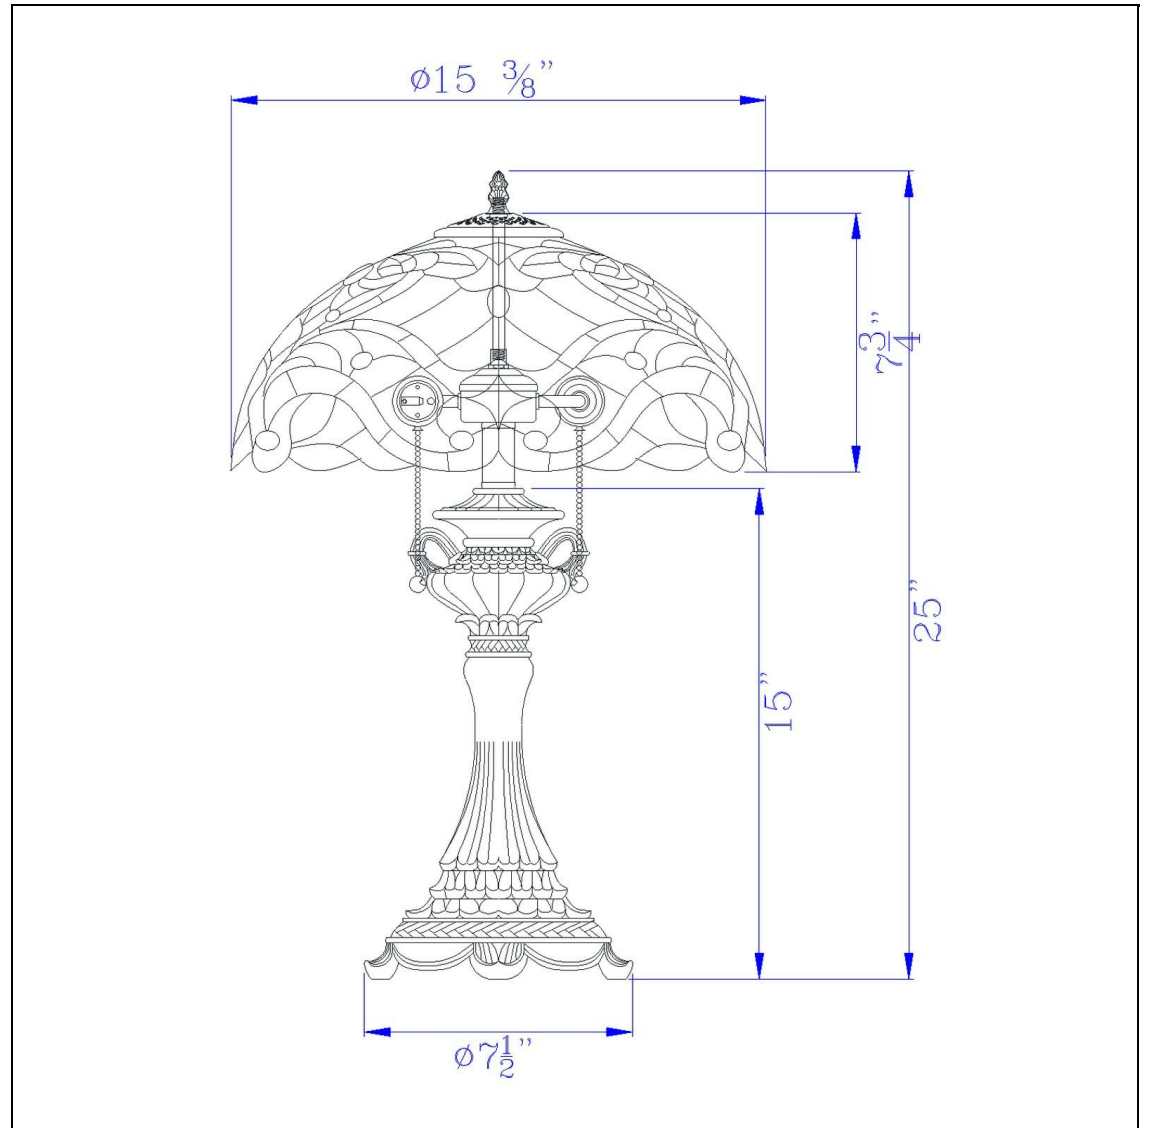

Product No. **BO-2796TB**

Description

60W X 2 Tiffany Table Lamp
Durable Resin Construction
Pull Chain Switch
Ships in One Carton
Stained Glass Shade
Stained Glass Shade
25" Height Resin Table Lamp in Tiffany Finish

Technical Specifications

UPC	020193067284	Shade Bottom1	15.38
Wattage	60WX2	Shade Side	8.00
CRI	N/A	Carton 1 Dimensions	23.80 x 15.50 x 22.00
Lumen	N/A	Carton 2 Dimensions	0.00 x 0.00 x 22.00
Switch Type	On/Off	Package Dimensions	L: 22.00 W: 15.50 H: 23.80
Bulb Base	E12+E26		
Number of Lights	2		
Color	Tiffany		
Base Color	Tiffany		