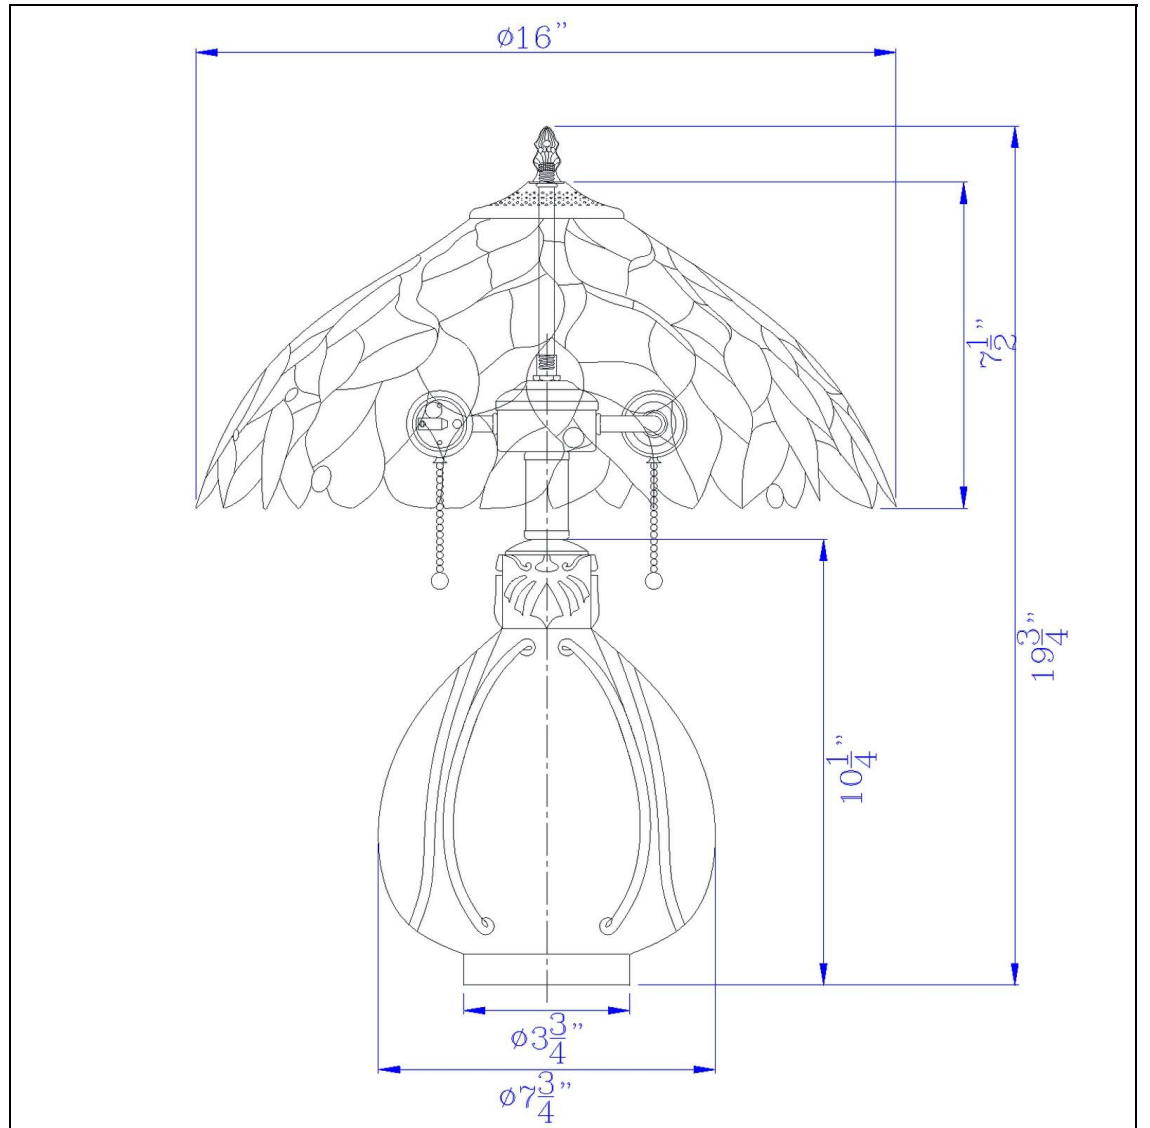

Product No. **BO-2798TB**

Description

60W X 2 Tiffany Table Lamp
Durable Resin Construction
Pull Chain Switch
Ships in One Carton
Stained Glass Shade
Stained Glass Shade
19.25" Height Resin Table Lamp in Tiffany Finish

Technical Specifications

UPC	020193067284	Shade Bottom1	16.00
Wattage	60WX2	Shade Side	7.50
CRI	N/A	Carton 1 Dimensions	26.80 x 10.50 x 18.80
Lumen	N/A	Carton 2 Dimensions	0.00 x 0.00 x 18.80
Switch Type	On/Off	Package Dimensions	L: 18.80 W: 10.50 H: 26.80
Bulb Base	E26		
Number of Lights	2		
Color	Tiffany		
Base Color	Tiffany		