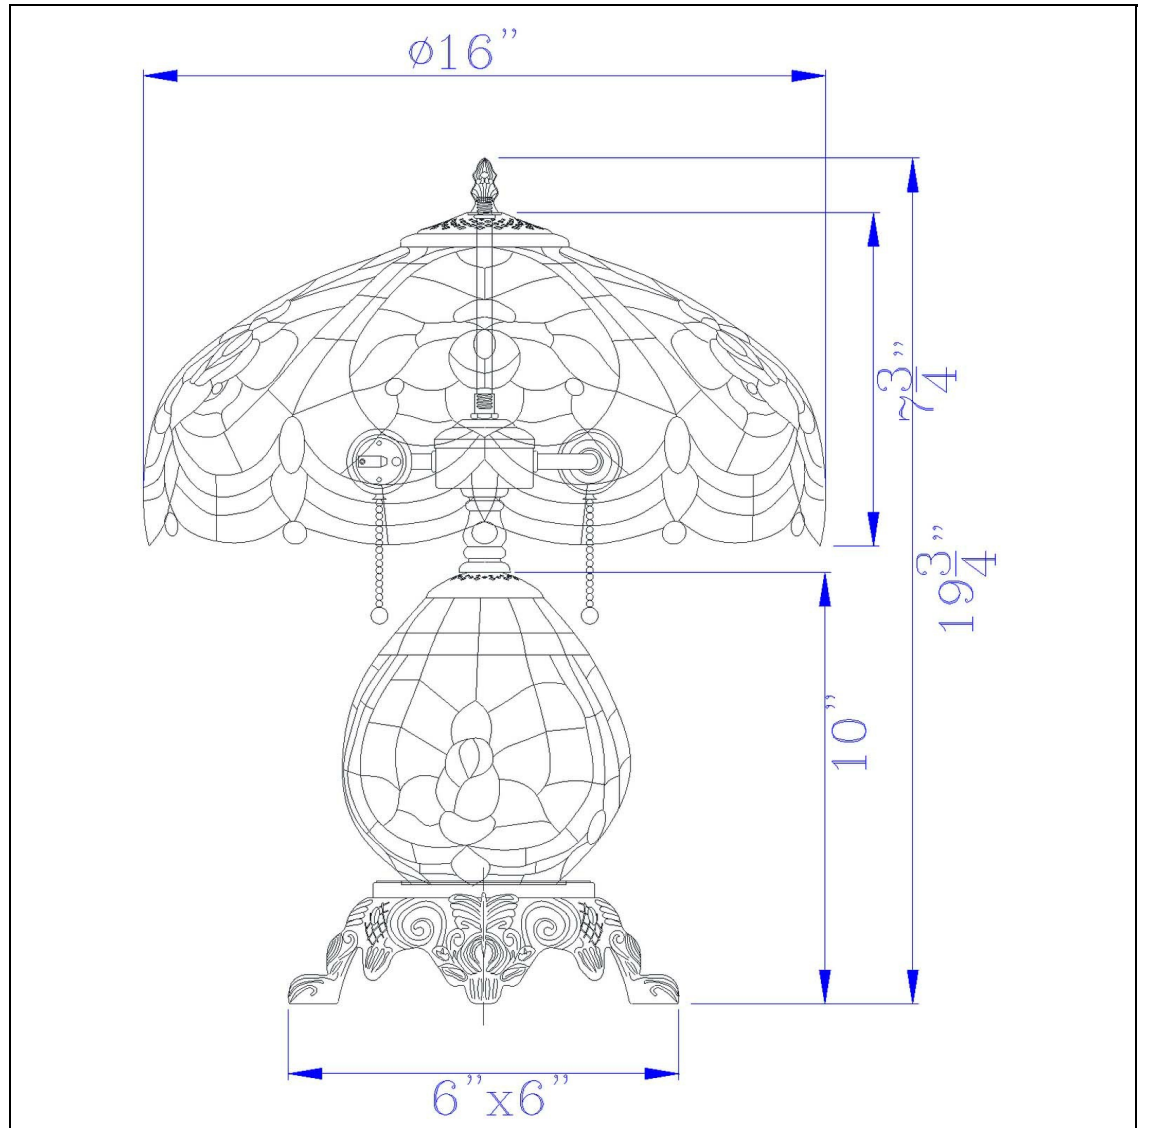

Product No. **BO-2799TB**

Description

60W X 2 Tiffany Table Lamp With 7W Night Light
Durable Resin Construction
Pull Chain Switch
Ships in One Carton
Stained Glass Shade
Stained Glass Shade
19.33" Height Resin Table Lamp in Tiffany Finish

Technical Specifications

UPC	020193067284	Shade Bottom1	16.00
Wattage	60WX2+7W	Shade Side	7.50
CRI	N/A	Carton 1 Dimensions	26.80 x 10.50 x 19.00
Lumen	N/A	Carton 2 Dimensions	0.00 x 0.00 x 19.00
Switch Type	On/Off	Package Dimensions	L: 19.00 W: 10.50 H: 26.80
Bulb Base	E26		
Number of Lights	3		
Color	Tiffany		
Base Color	Tiffany		