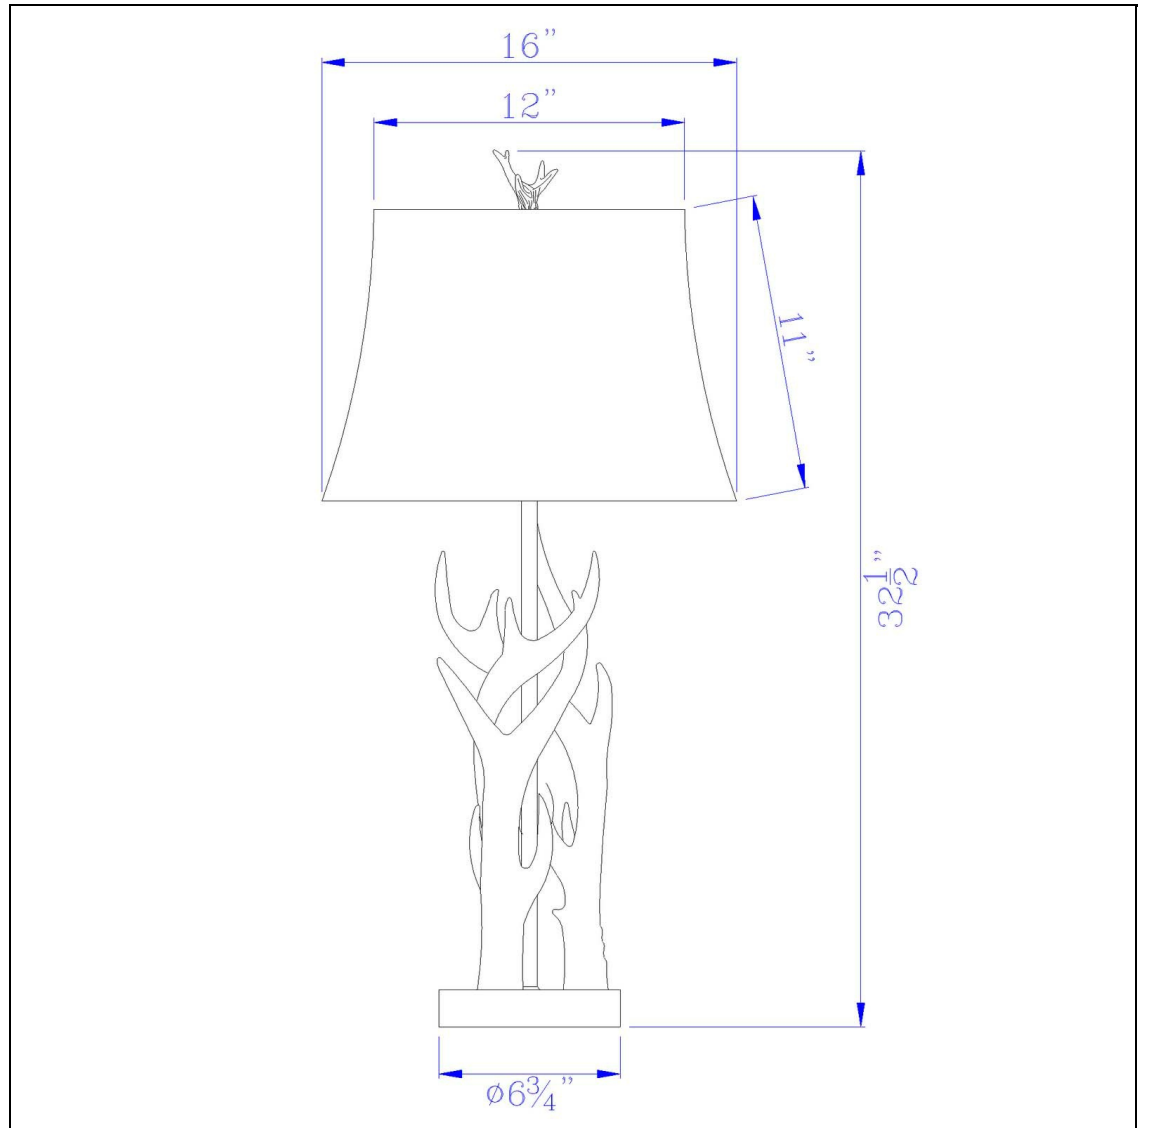

Product No. **BO-2805TB**

Description

150W 3 Way Darby Antler Resin Table Lamp  
With Leatherette Shade  
Durable Resin Construction  
Ombre Leatherette Shade Included  
Ships in One Carton  
Rustic Antler Design  
Rustic Antler Design  
32.5" Height Resin Table Lamp in  
Brown/Bone Finish.

Technical Specifications

<b>UPC</b>	020193067284	<b>Shade Top1</b>	12.00
<b>Wattage</b>	150W	<b>Shade Bottom1</b>	16.00
<b>CRI</b>	N/A	<b>Shade Side</b>	11.00
<b>Lumen</b>	N/A	<b>Carton 1 Dimensions</b>	24.00 x 17.00 x 17.00
<b>Switch Type</b>	3 Way	<b>Carton 2 Dimensions</b>	0.00 x 0.00 x 17.00
<b>Bulb Base</b>	E26	<b>Package Dimensions</b>	L: 17.00 W: 17.00 H: 24.00
<b>Number of Lights</b>	1		
<b>Color</b>	Antler		
<b>Base Color</b>	Antler		