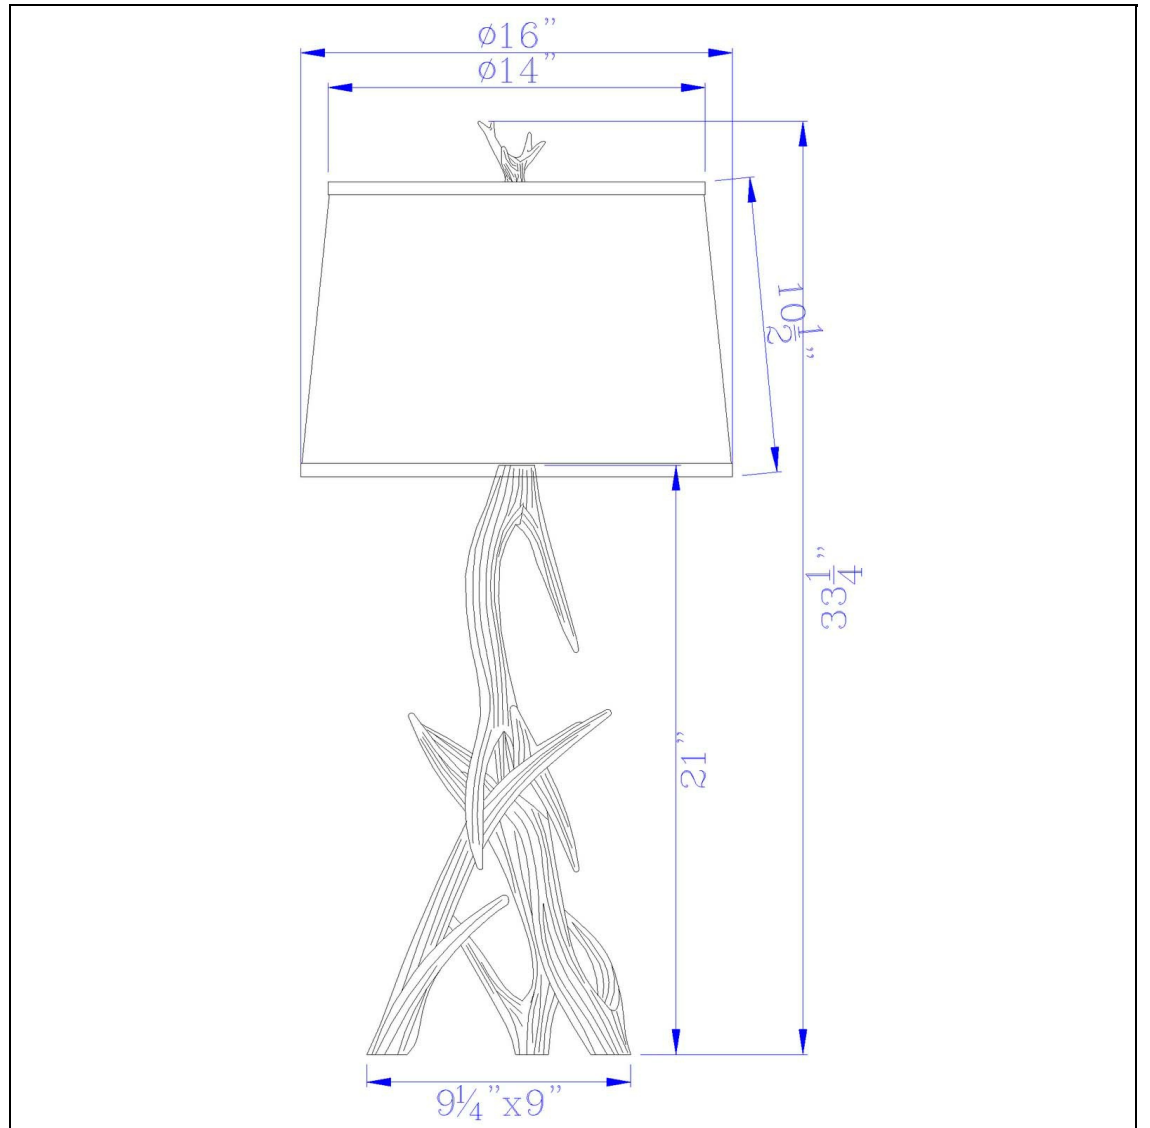

Product No. **BO-2806TB**

Description

150W 3 Way Drummond Antler Resin Table Lamp With Burlap Shade  
Durable Resin Construction  
Textured Fabric Shade  
Ships in One Carton  
Rustic Antler Design  
Rustic Antler Design  
33.25" Height Resin Table Lamp in Antler Finish

Technical Specifications

<b>UPC</b>	020193067284	<b>Shade Top1</b>	14.00
<b>Wattage</b>	150W	<b>Shade Bottom1</b>	16.00
<b>CRI</b>	N/A	<b>Shade Side</b>	10.50
<b>Lumen</b>	N/A	<b>Carton 1 Dimensions</b>	27.50 x 17.00 x 17.00
<b>Switch Type</b>	3 Way	<b>Carton 2 Dimensions</b>	0.00 x 0.00 x 17.00
<b>Bulb Base</b>	E26	<b>Package Dimensions</b>	L: 17.00 W: 17.00 H: 27.50
<b>Number of Lights</b>	1		
<b>Color</b>	Antler		
<b>Base Color</b>	Antler		