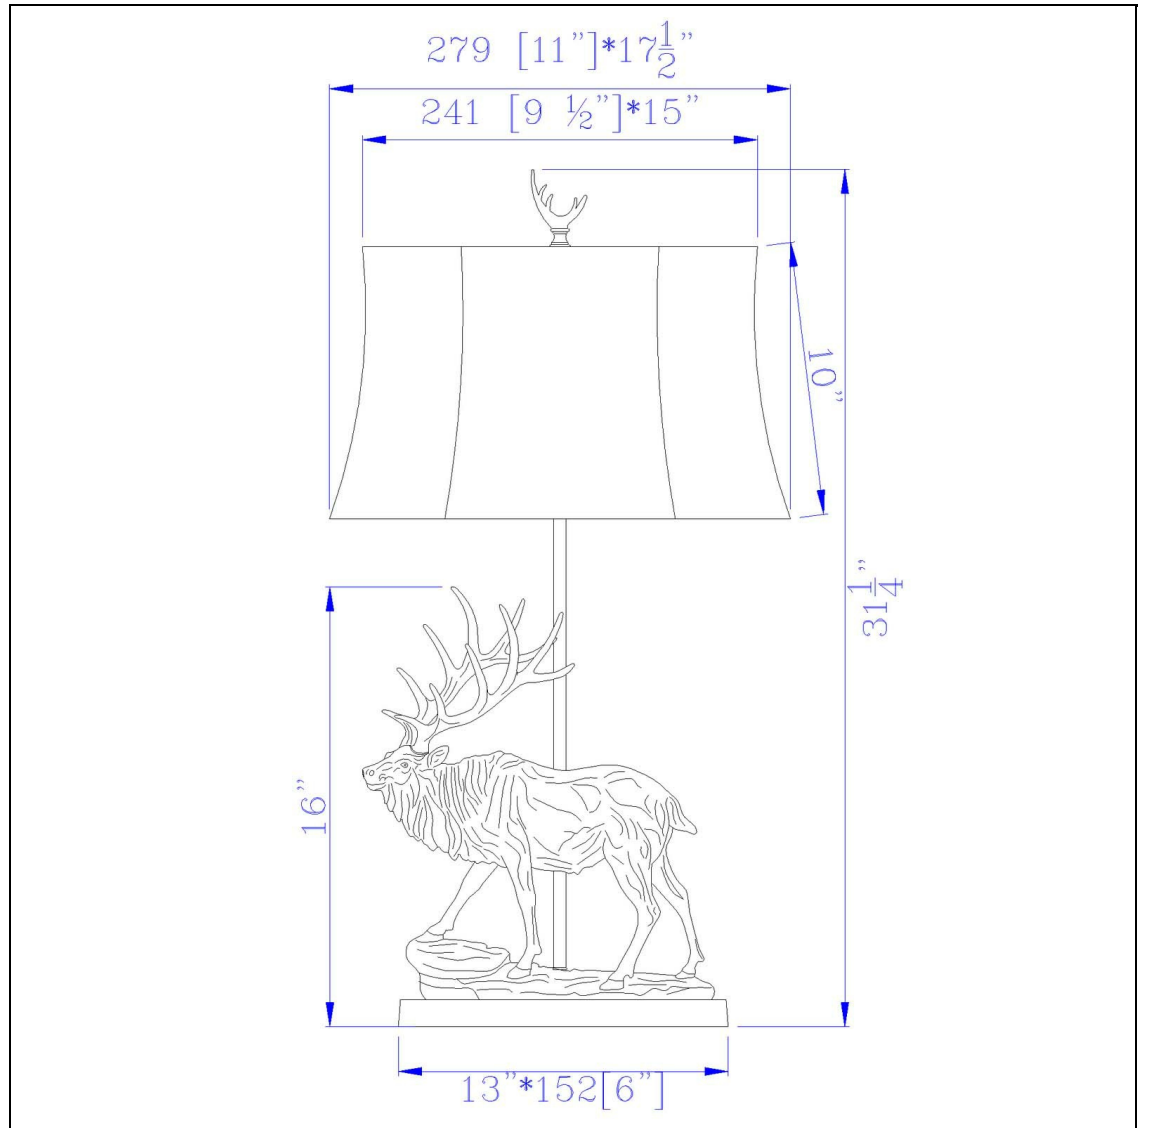

Product No. **BO-2807TB**

Description

150W 3 Way Deer Resin Table Lamp With
Leathrette Shade
Durable Resin Construction
Ships in One Carton
Includes Oval Ombre Leatherette Shade
Rustic Wildlife Design
Rustic Wildlife Design
31.3" Height Resin Table Lamp in Antique
Bronze Finish

Technical Specifications

UPC	020193067284	Shade Top1	9.50
Wattage	150W	Shade Top2	15.00
CRI	N/A	Shade Bottom1	11.00
Lumen	N/A	Shade Bottom2	17.50
Switch Type	3 Way	Shade Side	10.00
Bulb Base	E26	Carton 1 Dimensions	25.50 x 12.00 x 18.50
Number of Lights	1	Carton 2 Dimensions	0.00 x 0.00 x 18.50
Color	Antique Bronze	Package Dimensions	L: 18.50 W: 12.00 H: 25.50
Base Color	Antique Bronze		