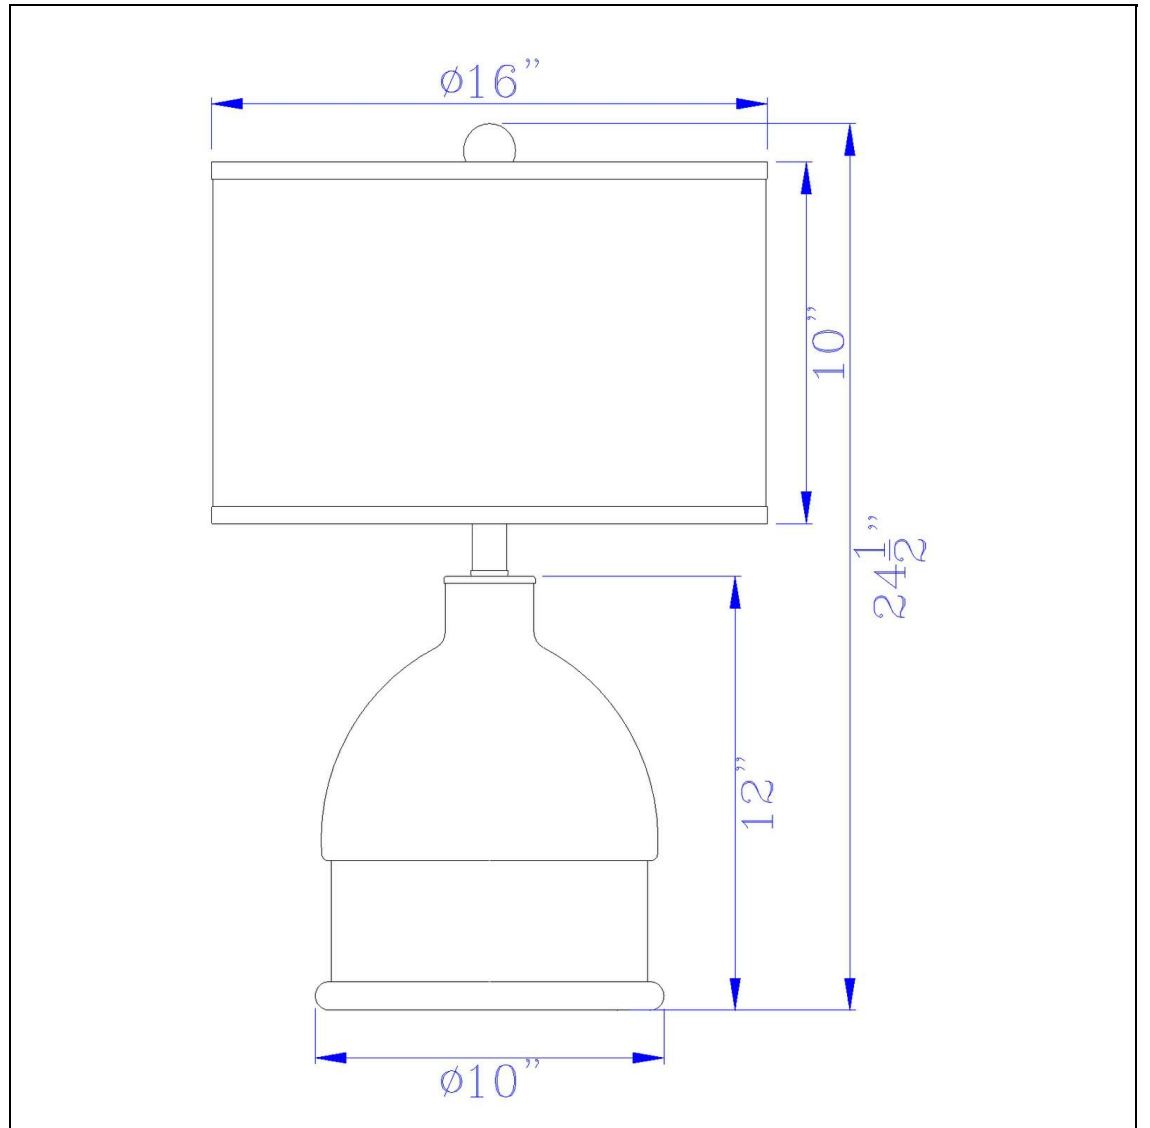

Product No. **BO-2809TB**

Description

150W 3 Way Rapallo Glass/Metal Table Lamp
Durable Glass Construction
Ships in One Carton
Hardback Linen Shade Included
Features Decorative Belt in Antique Brass
Features Decorative Belt in Antique Brass
24.75" Height Glass Table Lamp in Clear Finish

Technical Specifications

UPC	020193067284	Shade Top1	16.00
Wattage	150W	Shade Bottom1	16.00
CRI	N/A	Shade Side	10.00
Lumen	N/A	Carton 1 Dimensions	20.80 x 17.00 x 17.00
Switch Type	3 Way	Carton 2 Dimensions	0.00 x 0.00 x 17.00
Bulb Base	E26	Package Dimensions	L: 17.00 W: 17.00 H: 20.80
Number of Lights	1		
Color	Glass/Antiqued Brass		
Base Color	Glass/Antiqued Brass		