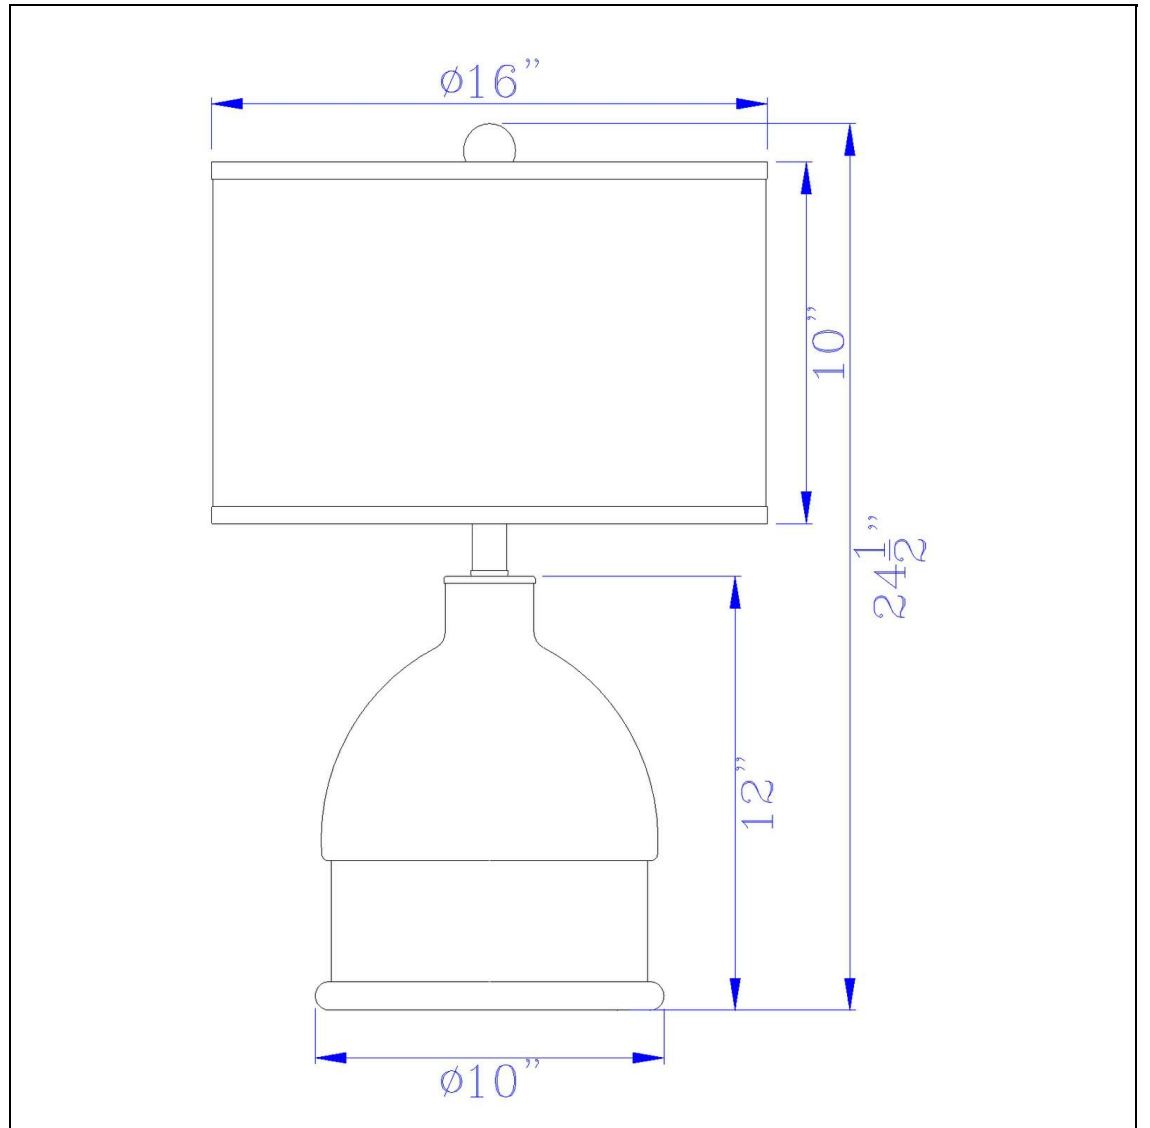

Product No. **BO-2809TB**

Description

150W 3 Way Rapallo Glass/Metal Table Lamp
Durable Glass Construction
Ships in One Carton
Hardback Linen Shade Included
Features Decorative Belt in Antique Brass
Features Decorative Belt in Antique Brass
24.75" Height Glass Table Lamp in Clear
Finish

Technical Specifications

UPC	020193067284	Shade Top1	16.00
Wattage	150W	Shade Bottom1	16.00
CRI	N/A	Shade Side	10.00
Lumen	N/A	Carton 1 Dimensions	20.80 x 17.00 x 17.00
Switch Type	3 Way	Carton 2 Dimensions	0.00 x 0.00 x 17.00
Bulb Base	E26	Package Dimensions	L: 17.00 W: 17.00 H: 20.80
Number of Lights	1		
Color	Glass/Antiqued Brass		
Base Color	Glass/Antiqued Brass		