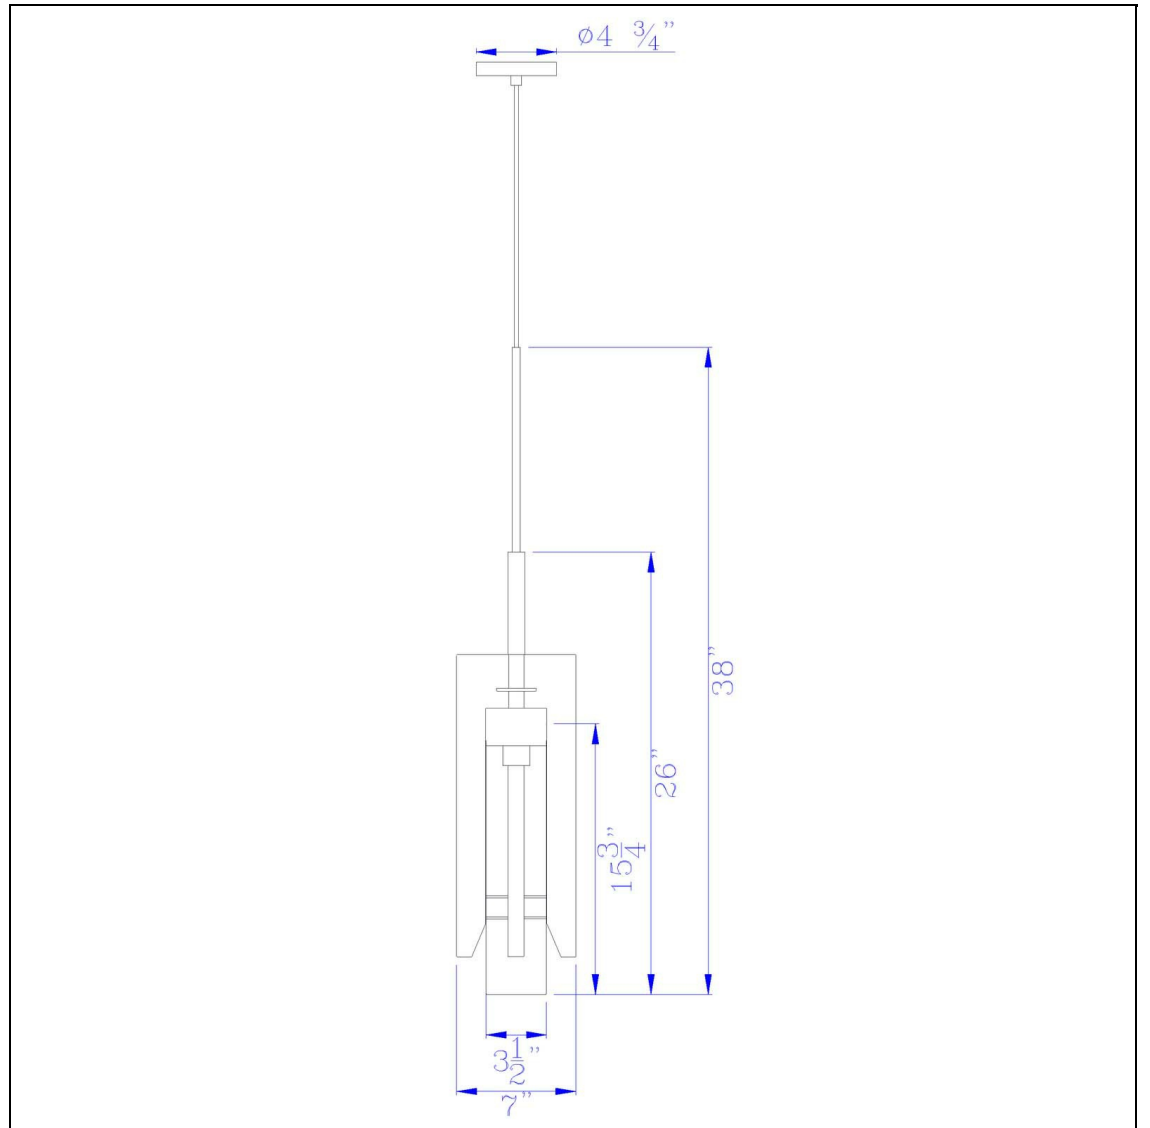

Product No. **FX-3690-1**

Description

60W Almeria Wood/Glass Pendant Fixture
(Edison Bulb Not included)
Durable Wooden Construction
6 Foot Cord Length
Uses T10 Edison Bulb
4.75" Diameter Canopy Included
Ships in One Carton
Ships in One Carton
38" Height Wood and Metal Pendant in
Wood Color Finish

Technical Specifications

UPC	020193067284	Carton 1 Dimensions	8.80 x 13.30 x 21.80
Wattage	60W	Carton 2 Dimensions	0.00 x 0.00 x 21.80
CRI	N/A	Package Dimensions	L: 21.80 W: 13.30 H: 8.80
Lumen	N/A		
Switch Type	Hardwired		
Bulb Base	E26		
Number of Lights	1		
Color	Pine/Iron		
Base Color	Pine/Iron		