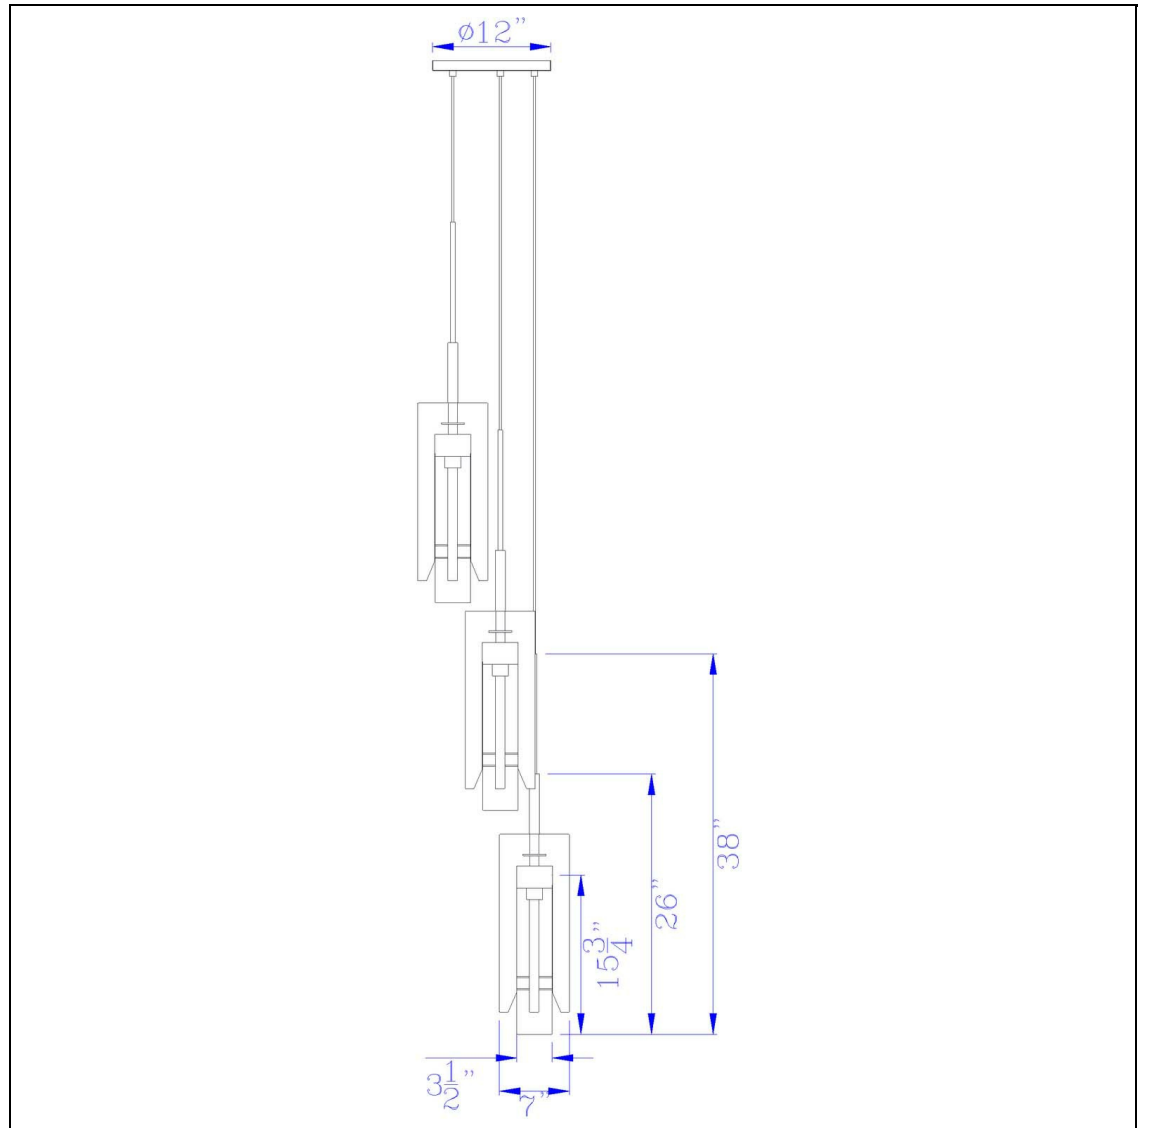

Product No. **FX-3690-3**

Description

60W X 3 Almeria Wood/Glass 3 Light
Pendant Fixture (Edison Bulbs Not included)
Durable Wooden Construction
6 Foot Cord Length
Uses T10 Edison Bulb
12" Diameter Canopy Included
Ships in One Carton
Ships in One Carton
38" Height Wood and Metal Pendants in
Wood Color Finish

Technical Specifications

UPC	020193067284	Carton 1 Dimensions	10.00 x 20.00 x 23.80
Wattage	60WX3	Carton 2 Dimensions	0.00 x 0.00 x 23.80
CRI	N/A	Package Dimensions	L: 23.80 W: 20.00 H: 10.00
Lumen	N/A		
Switch Type	Hardwired		
Bulb Base	E26		
Number of Lights	3		
Color	Pine/Iron		
Base Color	Pine/Iron		