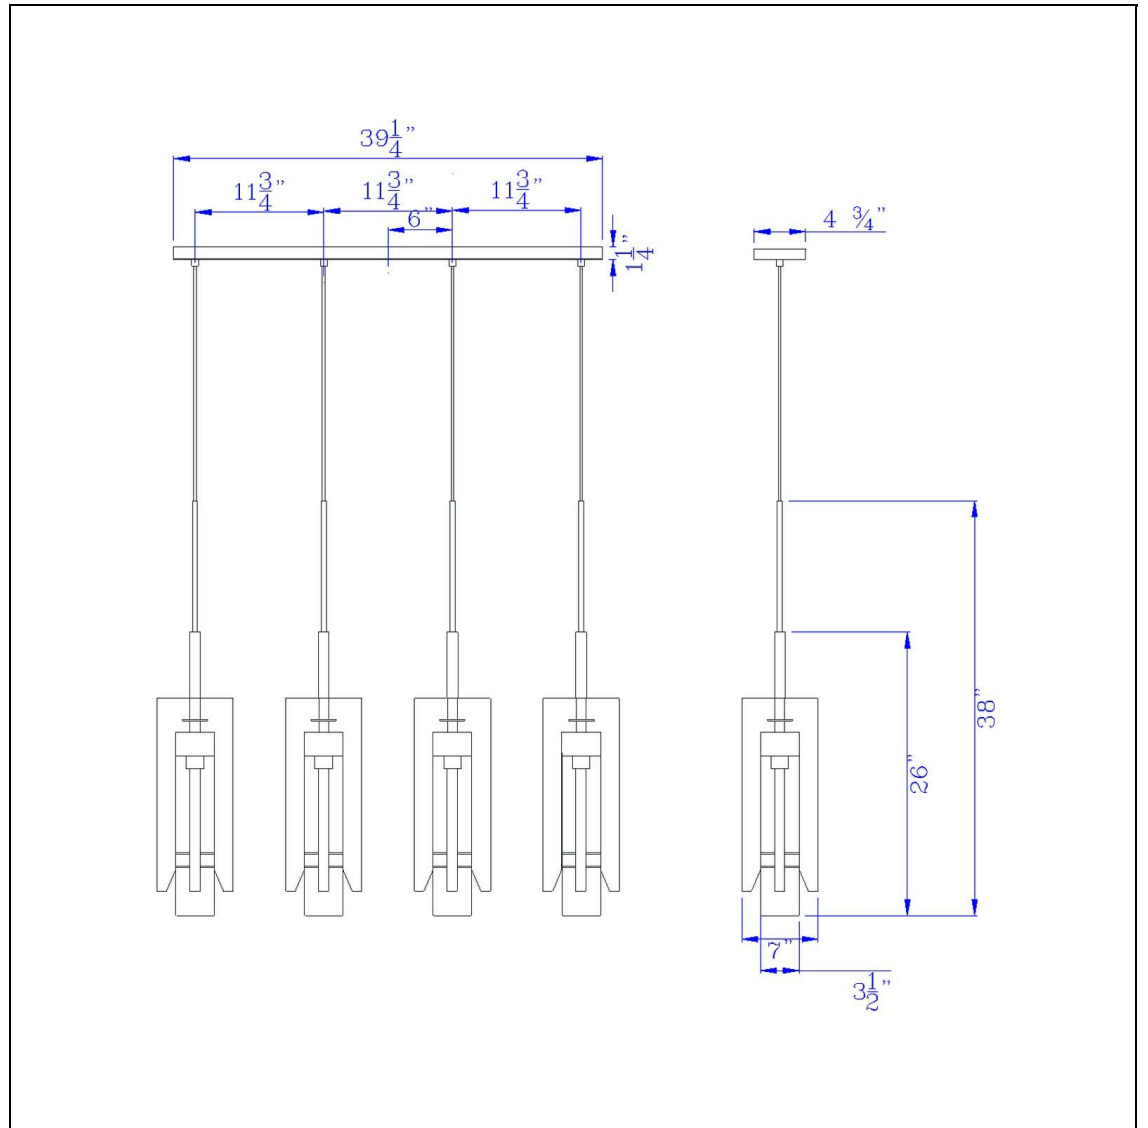

Product No. **FX-3690-4**

Description

60W X 3 Almeria Wood/Glass 4 Light
Pendant Fixture (Edison Bulbs Not included)
Durable Wooden Construction
6 Foot Cord Length
Uses T10 Edison Bulb
39.25" X 7" Island Bar Canopy
Ships in One Carton
Ships in One Carton
38" Height Wood and Metal Pendants in
Wood Color Finish

Technical Specifications

UPC	020193067284	Carton 1 Dimensions	15.00 x 20.00 x 22.00
Wattage	60WX4	Carton 2 Dimensions	0.00 x 0.00 x 22.00
CRI	N/A	Package Dimensions	L: 22.00 W: 20.00 H: 15.00
Lumen	N/A		
Switch Type	Hardwired		
Bulb Base	E26		
Number of Lights	4		
Color	Pine/Iron		
Base Color	Pine/Iron		