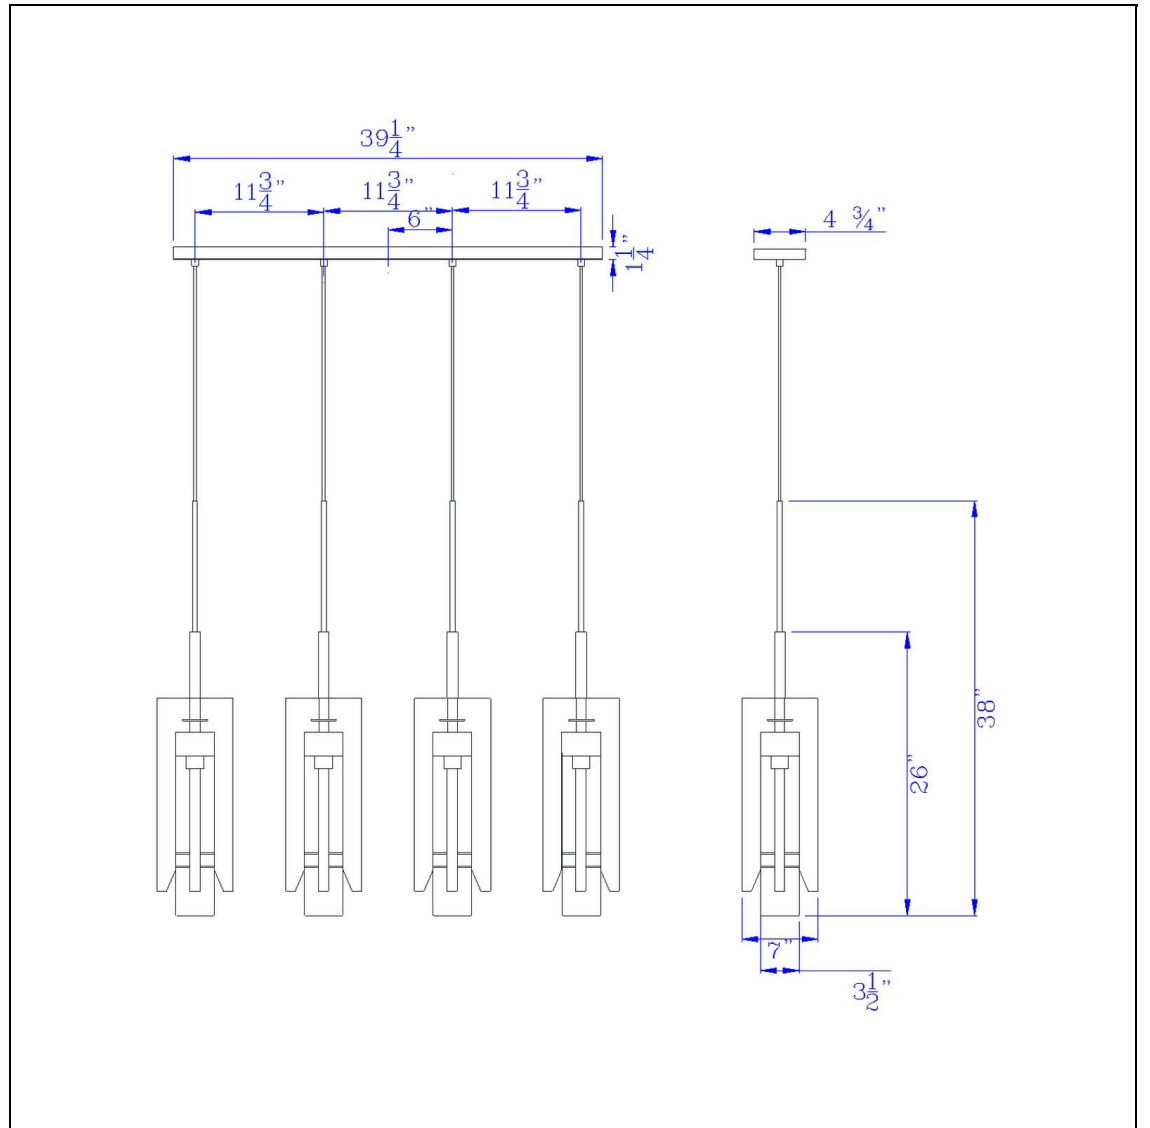

Product No. **FX-3690-4**

Description

60W X 3 Almeria Wood/Glass 4 Light  
Pendant Fixture (Edison Bulbs Not included)  
Durable Wooden Construction  
6 Foot Cord Length  
Uses T10 Edison Bulb  
39.25" X 7" Island Bar Canopy  
Ships in One Carton  
Ships in One Carton  
38" Height Wood and Metal Pendants in  
Wood Color Finish

Technical Specifications

<b>UPC</b>	020193067284	<b>Carton 1 Dimensions</b>	15.00 x 20.00 x 22.00
<b>Wattage</b>	60WX4	<b>Carton 2 Dimensions</b>	0.00 x 0.00 x 22.00
<b>CRI</b>	N/A	<b>Package Dimensions</b>	L: 22.00 W: 20.00 H: 15.00
<b>Lumen</b>	N/A		
<b>Switch Type</b>	Hardwired		
<b>Bulb Base</b>	E26		
<b>Number of Lights</b>	4		
<b>Color</b>	Pine/Iron		
<b>Base Color</b>	Pine/Iron		