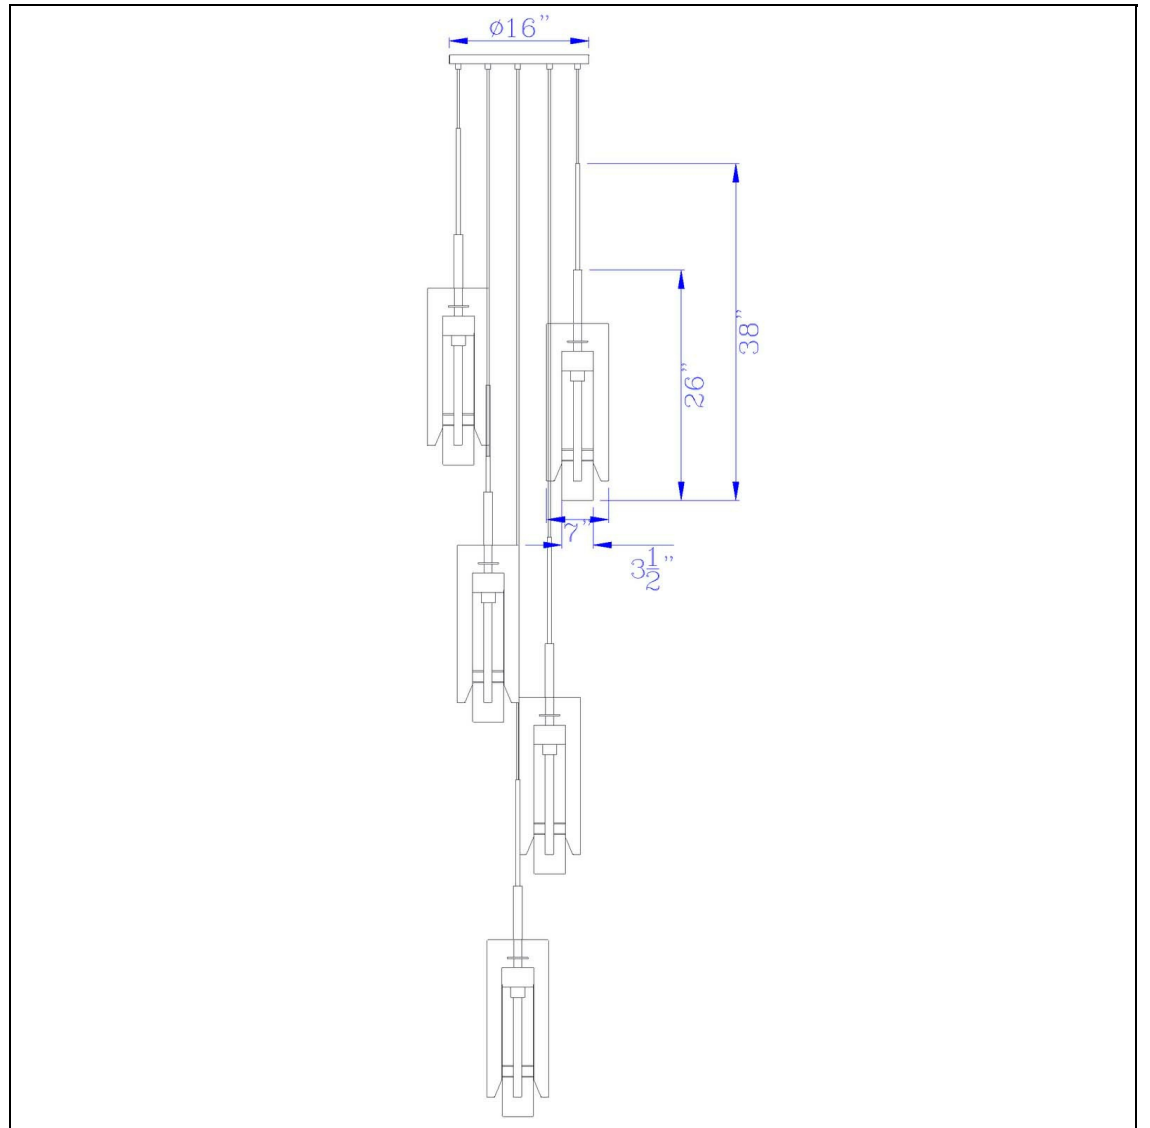

Product No. **FX-3690-5**

Description

60W X 3 Almeria Wood/Glass 4 Light  
Pendant Fixture (Edison Bulbs Not included)  
Durable Wooden Construction  
6 Foot Cord Length  
Uses T10 Edison Bulb  
16" Diameter Canopy Included  
Ships in One Carton  
Ships in One Carton  
38" Height Wood and Metal Pendants in  
Wood Color Finish

Technical Specifications

<b>UPC</b>	020193067284	<b>Carton 1 Dimensions</b>	26.00 x 21.00 x 25.00
<b>Wattage</b>	60WX5	<b>Carton 2 Dimensions</b>	0.00 x 0.00 x 25.00
<b>CRI</b>	N/A	<b>Package Dimensions</b>	L: 25.00 W: 21.00 H: 26.00
<b>Lumen</b>	N/A		
<b>Switch Type</b>	Hardwired		
<b>Bulb Base</b>	E26		
<b>Number of Lights</b>	5		
<b>Color</b>	Pine/Iron		
<b>Base Color</b>	Pine/Iron		