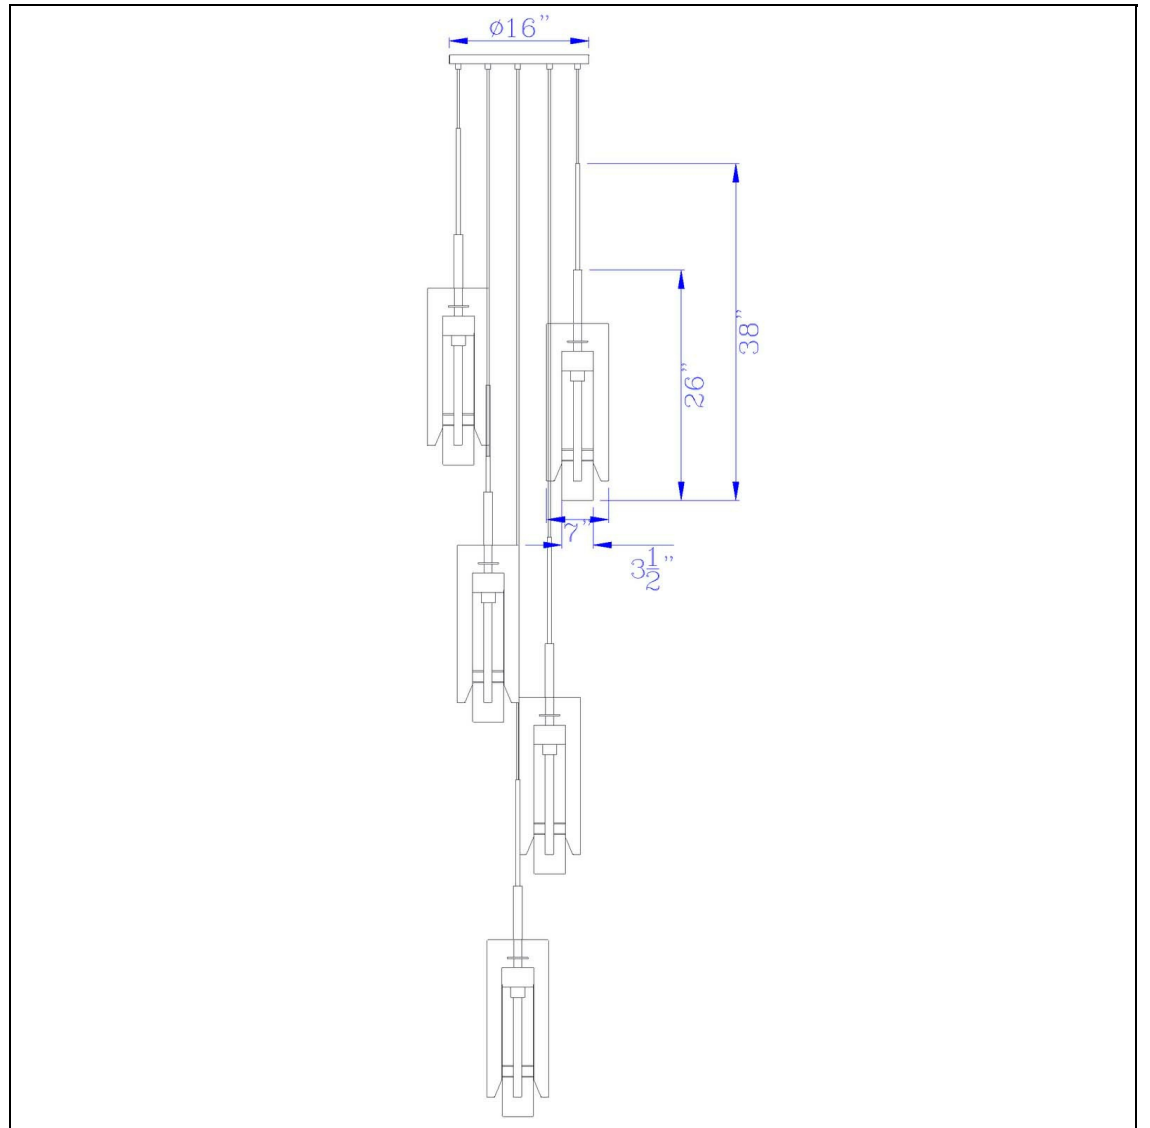

Product No. **FX-3690-5**

Description

60W X 3 Almeria Wood/Glass 4 Light
Pendant Fixture (Edison Bulbs Not included)
Durable Wooden Construction
6 Foot Cord Length
Uses T10 Edison Bulb
16" Diameter Canopy Included
Ships in One Carton
Ships in One Carton
38" Height Wood and Metal Pendants in
Wood Color Finish

Technical Specifications

UPC	020193067284	Carton 1 Dimensions	26.00 x 21.00 x 25.00
Wattage	60WX5	Carton 2 Dimensions	0.00 x 0.00 x 25.00
CRI	N/A	Package Dimensions	L: 25.00 W: 21.00 H: 26.00
Lumen	N/A		
Switch Type	Hardwired		
Bulb Base	E26		
Number of Lights	5		
Color	Pine/Iron		
Base Color	Pine/Iron		