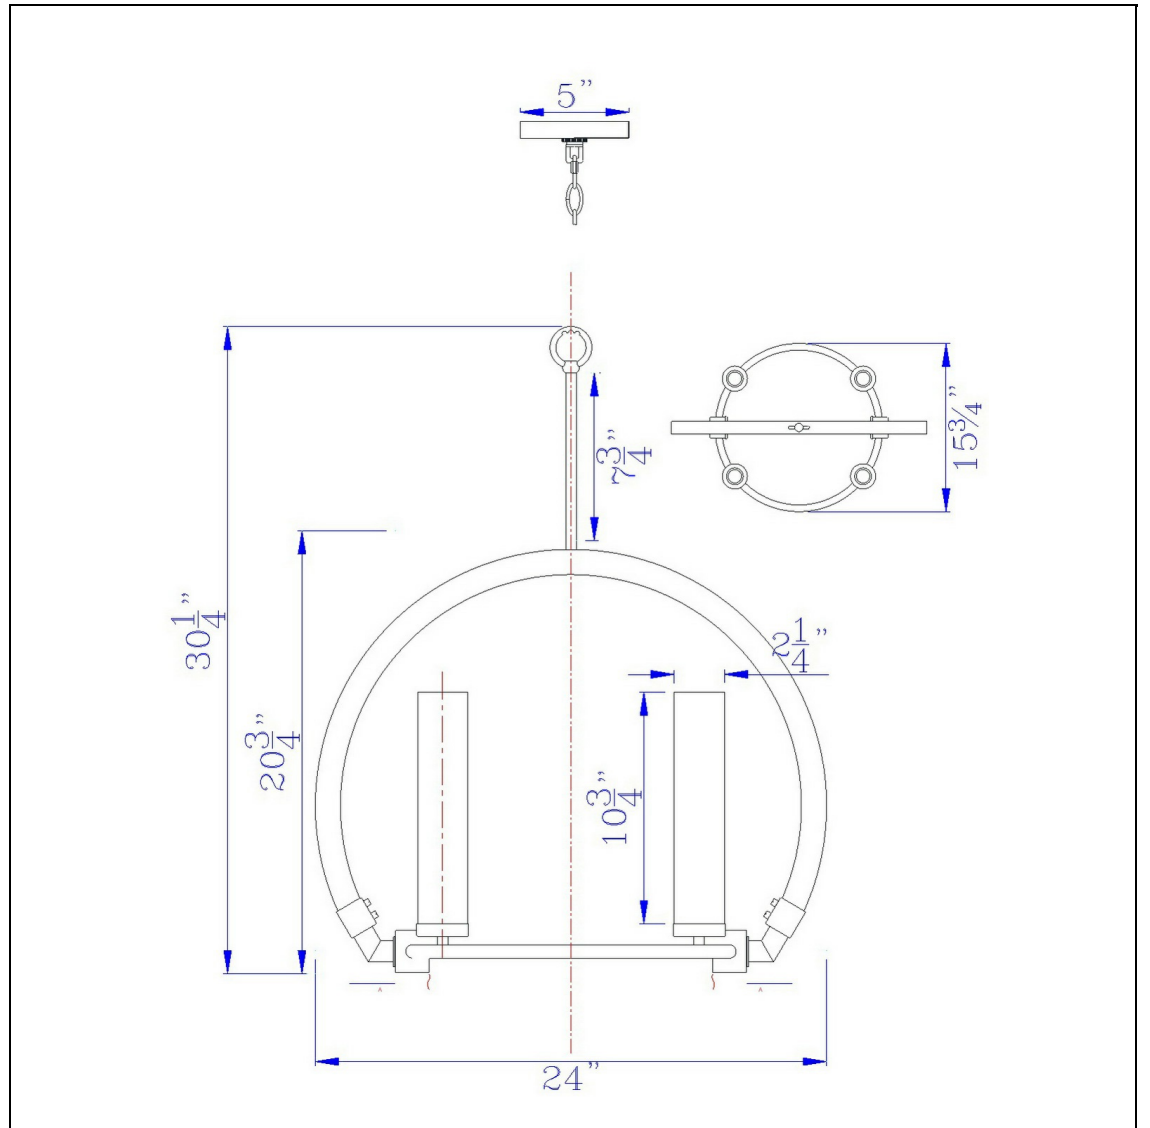

Product No. **FX-3691-4**

Description

60W X 4 Sulmona Wood/Metal Chandelier
With Glass Shade (Edison Bulbs Not
included)
Durable Wooden Construction
6 Foot Chain Length
Uses T10 Edison Bulb
Uplight Socket
Ships in One Carton
Metal
Metal
30.3" Height Metal and Wood Chandelier in
Wood/Iron Finish

Technical Specifications

UPC	020193067284	Shade Top1	2.38
Wattage	60WX4	Shade Bottom1	2.38
CRI	N/A	Shade Side	11.38
Lumen	N/A	Carton 1 Dimensions	7.50 x 26.80 x 30.00
Switch Type	Hardwired	Carton 2 Dimensions	0.00 x 0.00 x 30.00
Bulb Base	E12	Package Dimensions	L: 30.00 W: 26.80 H: 7.50
Number of Lights	4		
Color	Oak/Iron		
Base Color	Oak/Iron		