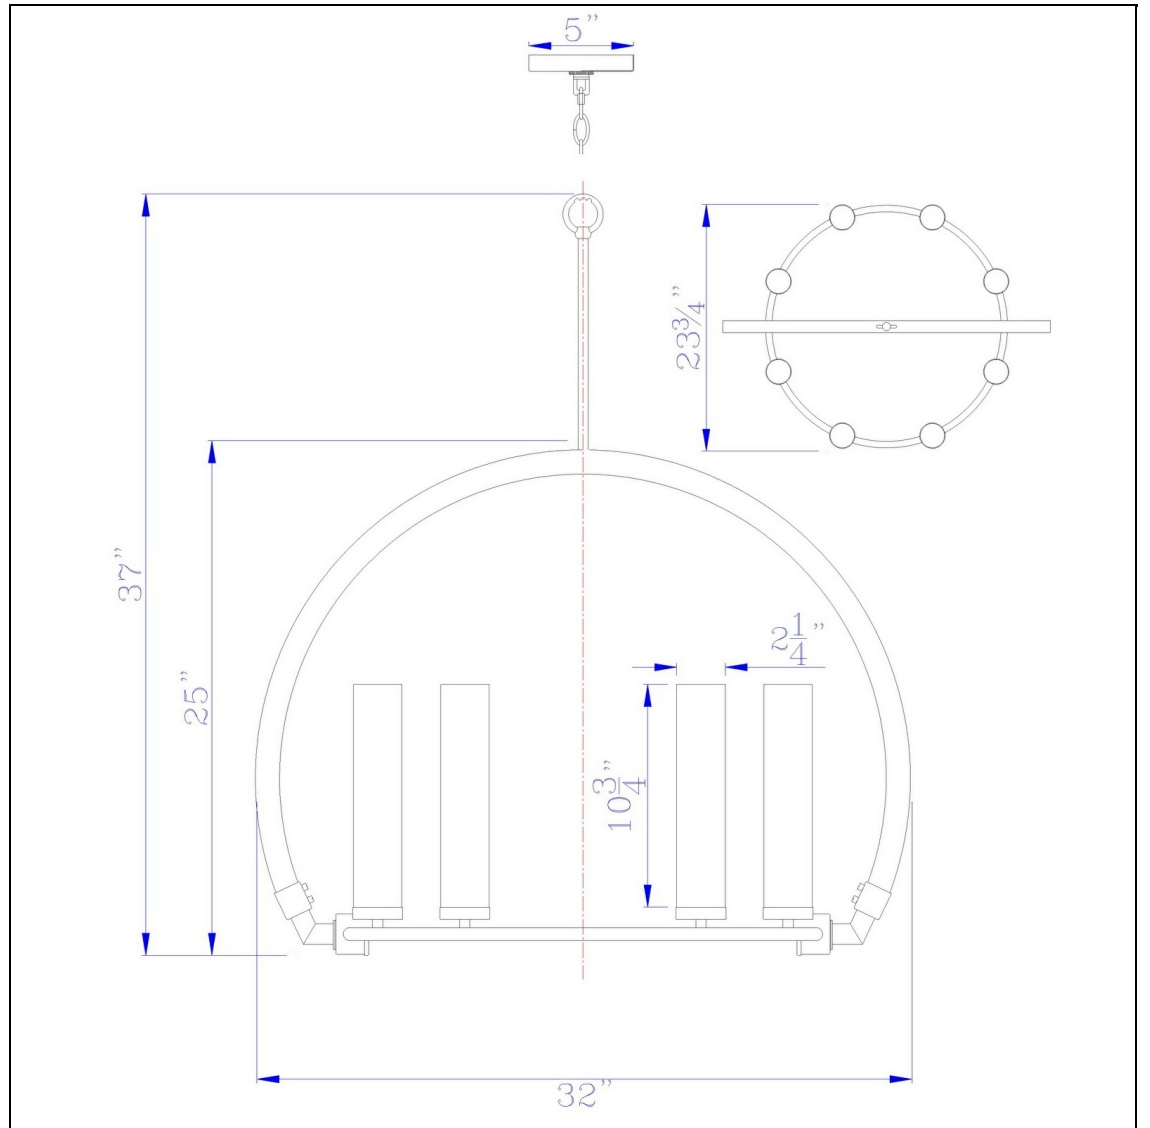

Product No. **FX-3691-8**

Description

60W X 8 Sulmona Wood/Metal Chandelier
With Glass Shade (Edison Bulbs Not
included)
Durable Wooden Construction
6 Foot Chain Length
Uses T10 Edison Bulb
Uplight Socket
Ships in One Carton
Metal
Metal
37" Height Metal and Wood Chandelier in
Wood/Iron Finish

Technical Specifications

UPC	020193067284	Shade Top1	2.38
Wattage	60WX8	Shade Bottom1	2.38
CRI	N/A	Shade Side	11.38
Lumen	N/A	Carton 1 Dimensions	7.50 x 34.80 x 38.80
Switch Type	Hardwired	Carton 2 Dimensions	0.00 x 0.00 x 38.80
Bulb Base	E26	Package Dimensions	L: 38.80 W: 34.80 H: 7.50
Number of Lights	8		
Color	Oak/Iron		
Base Color	Oak/Iron		