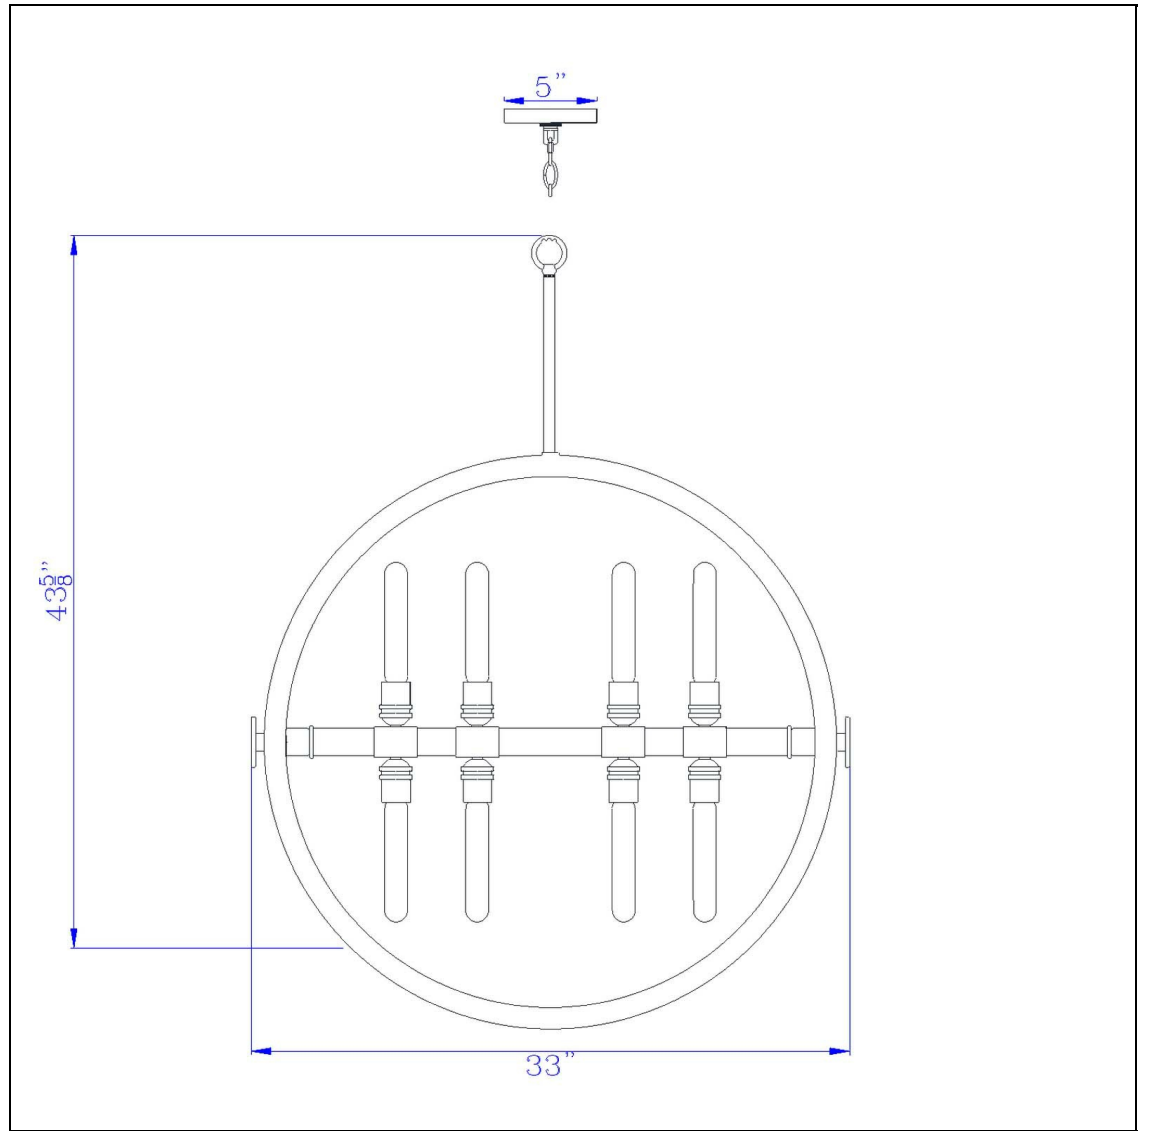

Product No. **FX-3692-8**

Description

60W X 8 Teramo Wood/Metal Chandelier  
With Glass Shade (Edison Bulbs Not  
included)  
Durable Wooden Construction  
Edison Bulbs Not Included  
Adjustable Socket  
Ships in One Carton  
6 Foot Length Chain  
6 Foot Length Chain  
43.63" Height Wood and Metal Chandelier in  
Wood/Iron Finish

Technical Specifications

<b>UPC</b>	020193067284	<b>Carton 1 Dimensions</b>	15.80 x 24.80 x 26.80
<b>Wattage</b>	60WX8	<b>Carton 2 Dimensions</b>	0.00 x 0.00 x 26.80
<b>CRI</b>	N/A	<b>Package Dimensions</b>	L: 26.80 W: 24.80 H: 15.80
<b>Lumen</b>	N/A		
<b>Switch Type</b>	Hardwired		
<b>Bulb Base</b>	E26		
<b>Number of Lights</b>	8		
<b>Color</b>	Oak/Iron		
<b>Base Color</b>	Oak/Iron		