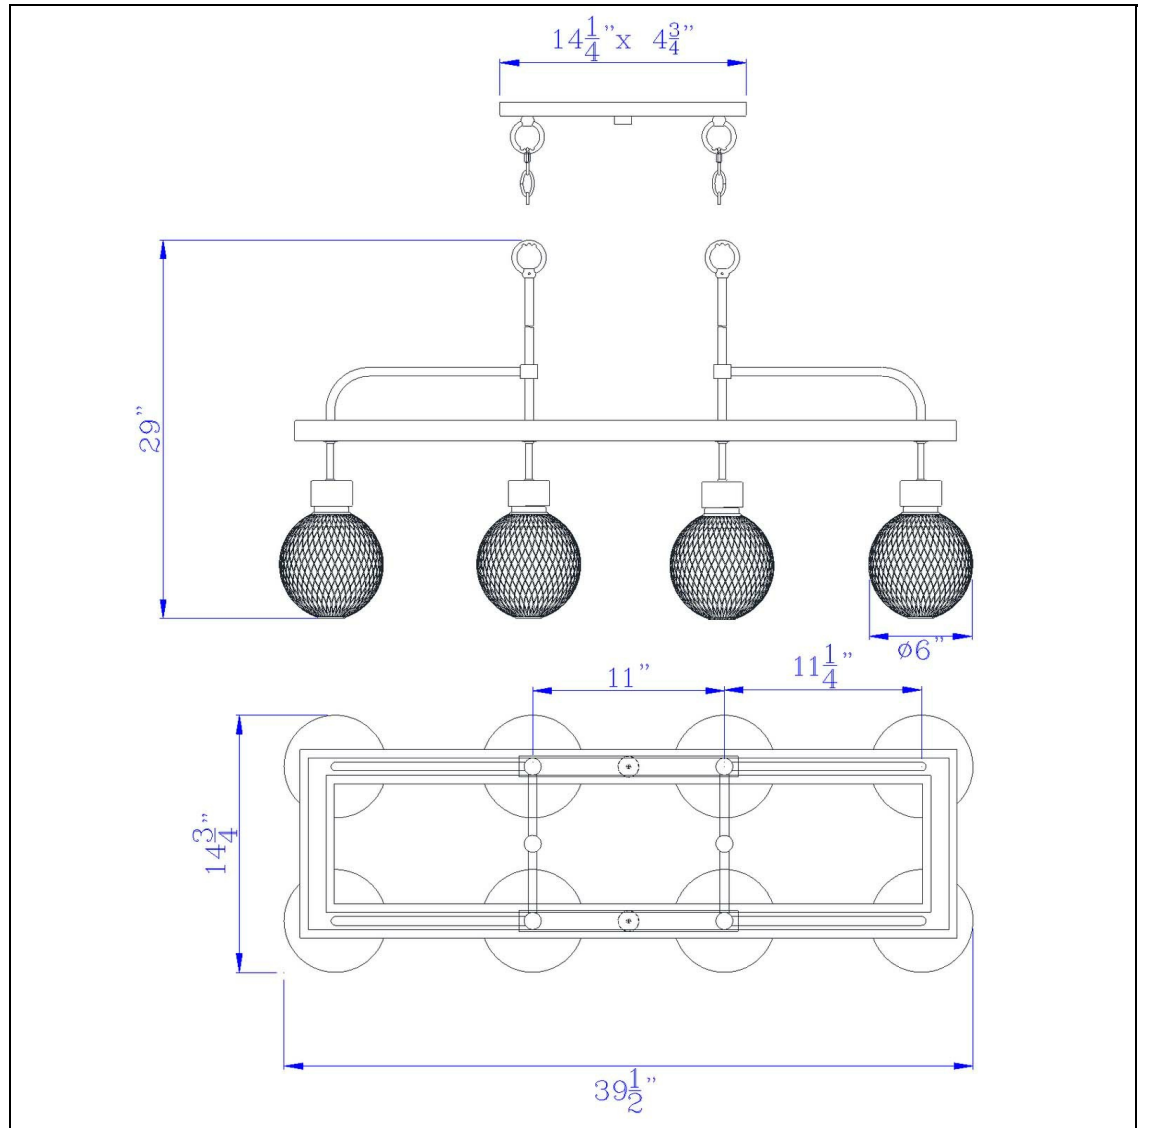

Product No. **FX-3695-8**

Description

60W X 8 Forio Metal Chandelier With Mesh Round Shade (Edison Bulbs Not included)
Durable Wooden Construction
Edison Bulbs Not Included
Mesh Orb Shades
Includes 14.25" by 4.75" Size Canopy
Ships in One Carton
6 Foot Length Chain
6 Foot Length Chain
29" Height Rectangular Metal Chandelier in Wood and Iron Finish

Technical Specifications

| | | | |
|-------------------------|--------------|----------------------------|----------------------------|
| UPC | 020193067284 | Shade Top1 | 6.00 |
| Wattage | 60WX8 | Shade Bottom1 | 6.00 |
| CRI | N/A | Shade Side | 6.00 |
| Lumen | N/A | Carton 1 Dimensions | 15.30 x 14.50 x 41.80 |
| Switch Type | Hardwired | Carton 2 Dimensions | 0.00 x 0.00 x 41.80 |
| Bulb Base | E26 | Package Dimensions | L: 41.80 W: 14.50 H: 15.30 |
| Number of Lights | 8 | | |
| Color | Pine/Iron | | |
| Base Color | Pine/Iron | | |