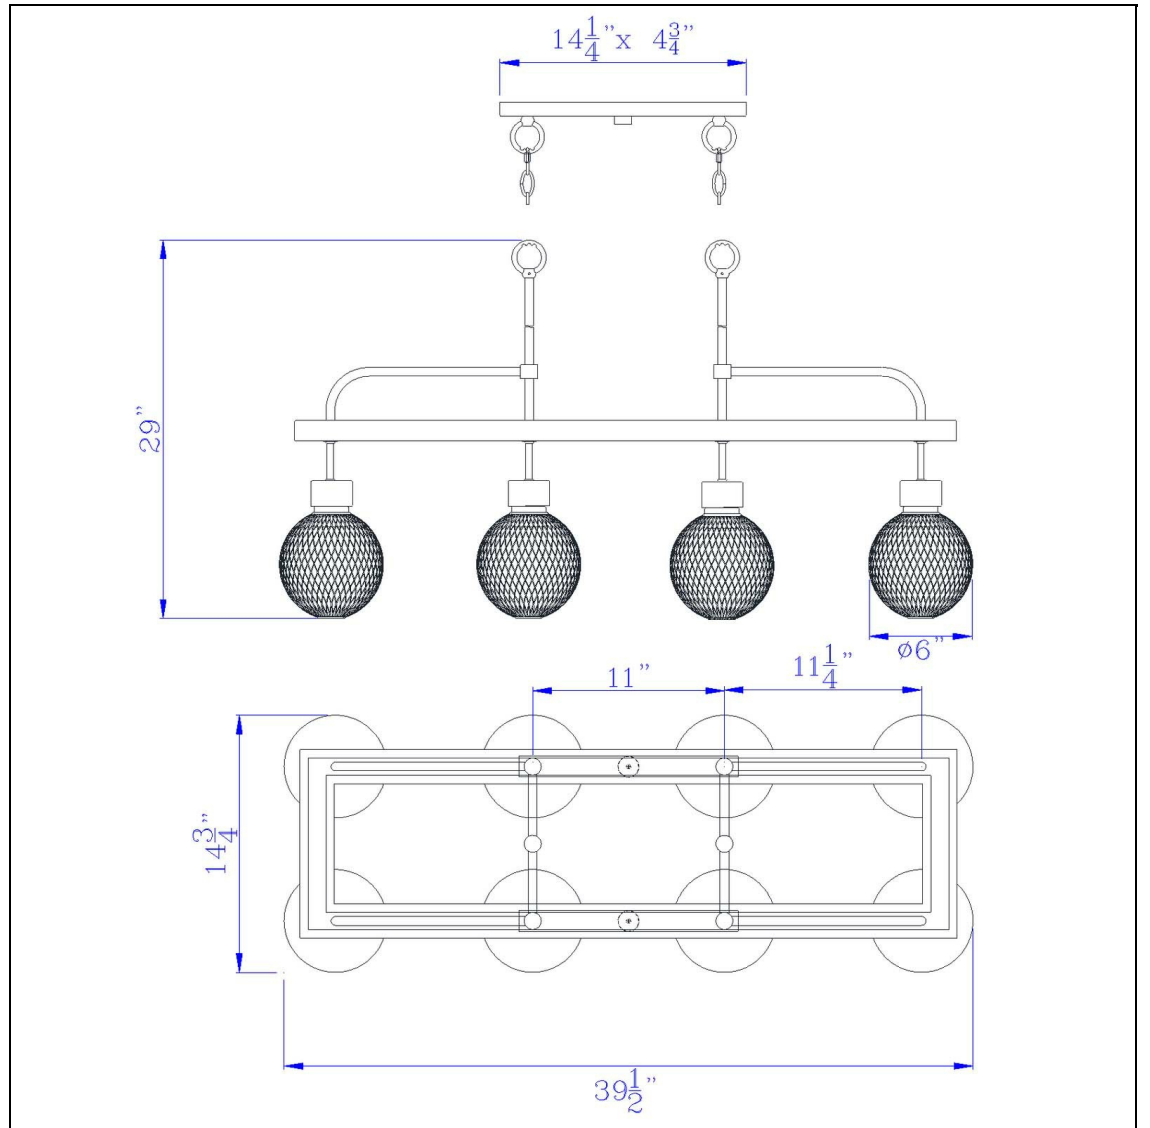

Product No. **FX-3695-8**

Description

60W X 8 Forio Metal Chandelier With Mesh Round Shade (Edison Bulbs Not included)
Durable Wooden Construction
Edison Bulbs Not Included
Mesh Orb Shades
Includes 14.25" by 4.75" Size Canopy
Ships in One Carton
6 Foot Length Chain
6 Foot Length Chain
29" Height Rectangular Metal Chandelier in Wood and Iron Finish

Technical Specifications

UPC	020193067284	Shade Top1	6.00
Wattage	60WX8	Shade Bottom1	6.00
CRI	N/A	Shade Side	6.00
Lumen	N/A	Carton 1 Dimensions	15.30 x 14.50 x 41.80
Switch Type	Hardwired	Carton 2 Dimensions	0.00 x 0.00 x 41.80
Bulb Base	E26	Package Dimensions	L: 41.80 W: 14.50 H: 15.30
Number of Lights	8		
Color	Pine/Iron		
Base Color	Pine/Iron		