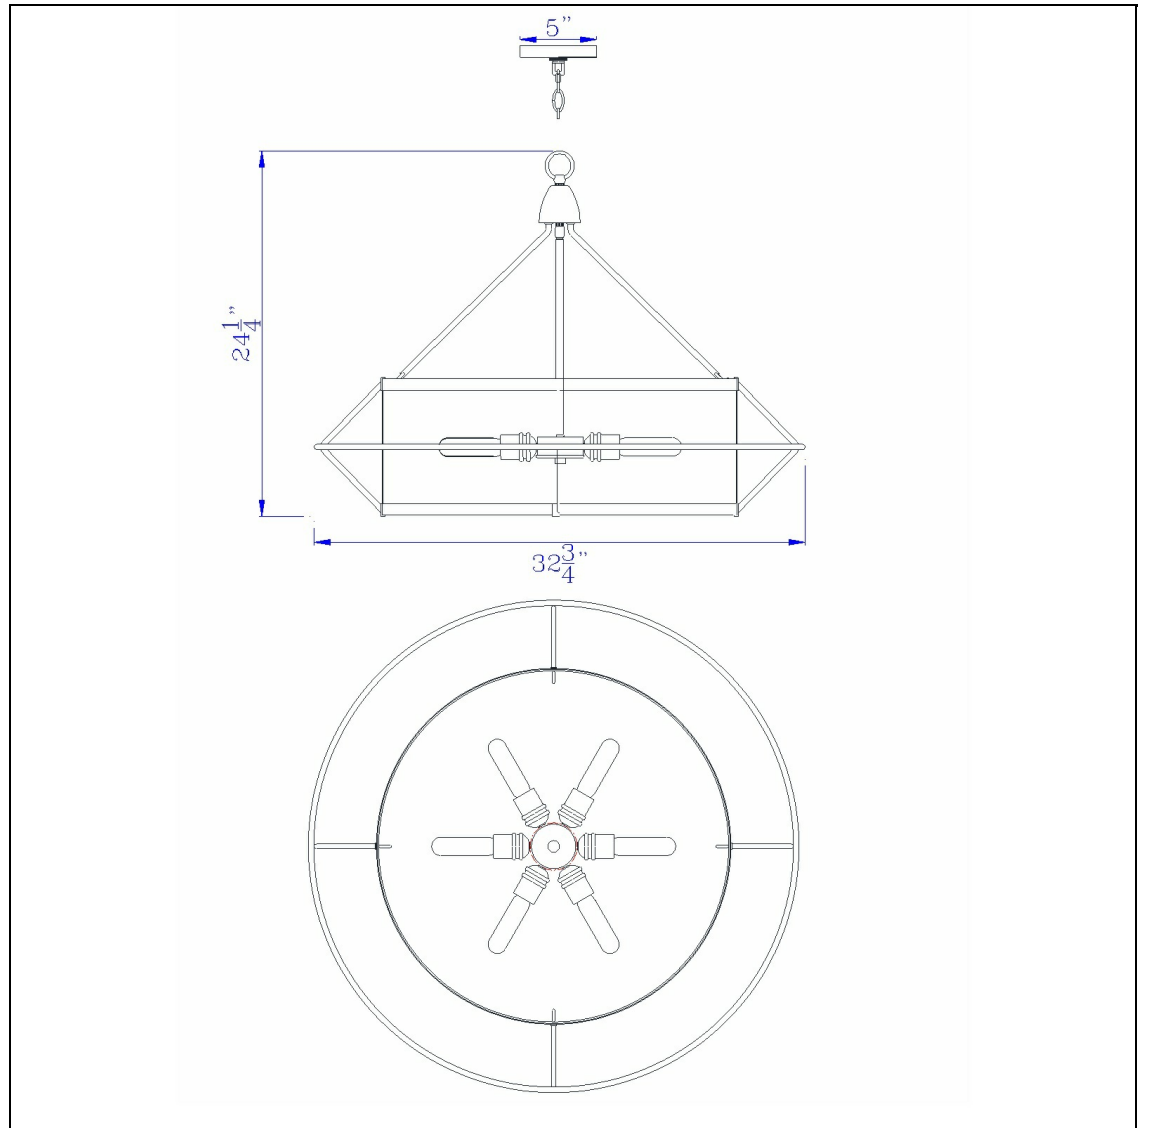

Product No. **FX-3696-6**

Description

60W X 6 Caserta Metal Chandelier With Mesh Shade (Edison Bulbs Not included)
Durable Metal Construction
Edison Bulbs Not Included
6 Foot Length Chain
Ships in One Carton
Uses E26 Medium Base Socket
Uses E26 Medium Base Socket
24.25" Height Metal Chandelier in Antique Brass/Black Finish

Technical Specifications

UPC	020193067284	Carton 1 Dimensions	11.00 x 35.00 x 35.00
Wattage	60WX6	Carton 2 Dimensions	0.00 x 0.00 x 35.00
CRI	N/A	Package Dimensions	L: 35.00 W: 35.00 H: 11.00
Lumen	N/A		
Switch Type	Hardwired		
Bulb Base	E26		
Number of Lights	6		
Color	Antique Brass/Black		
Base Color	Antique Brass/Black		