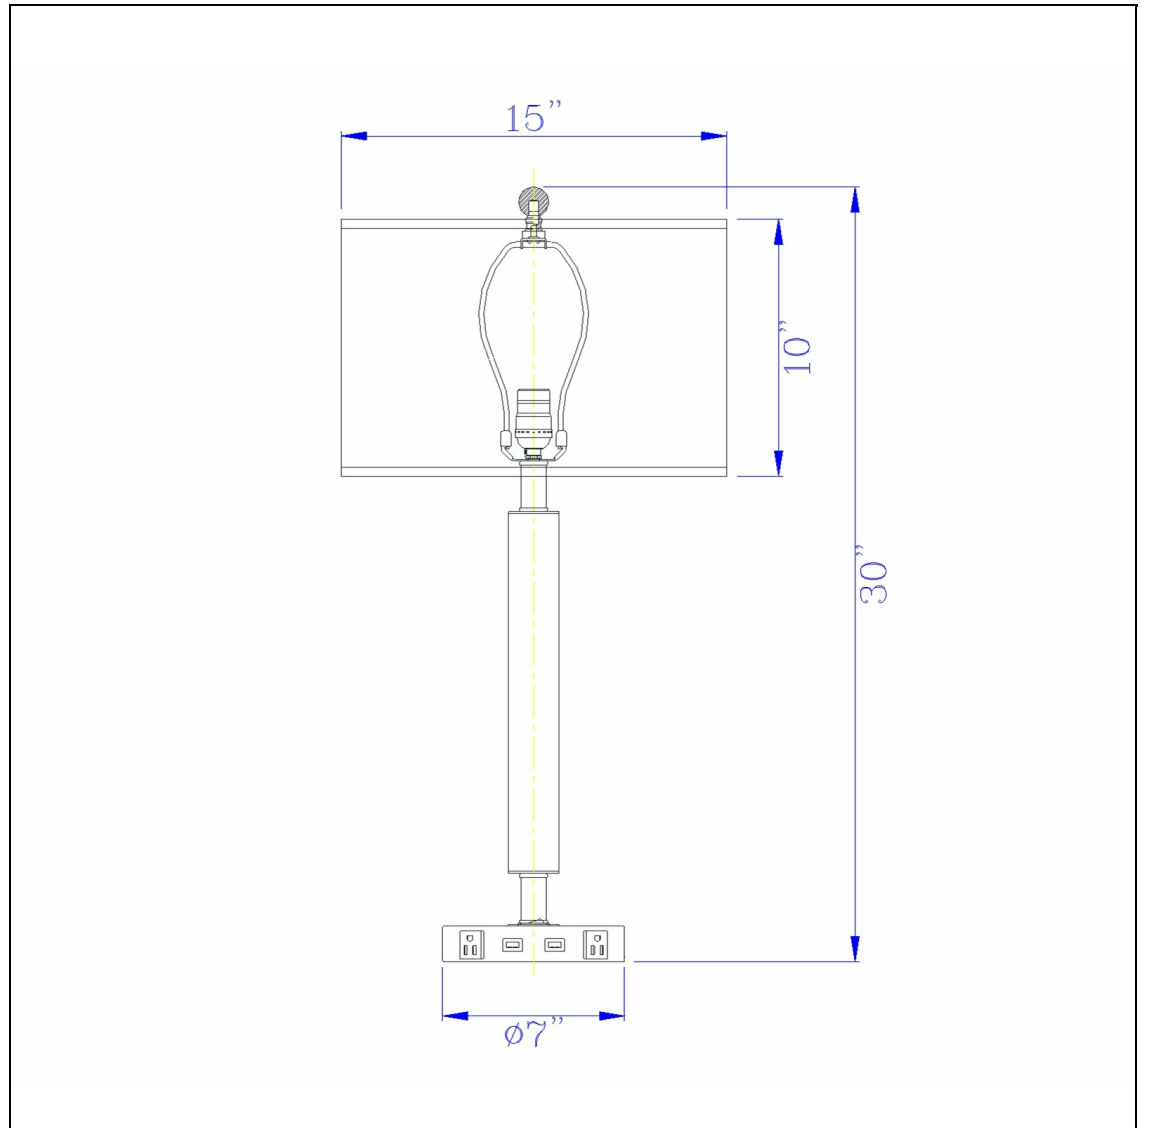

Product No. **LA-2004NS-5R-BS**

Description

100W Metal Night Stand Lamp With 2 USB
And 2 Power Outlets, On Off Rocker Base
Switch
Durable Metal Construction
Features Two Functional USB Ports
Includes Two Power Outlets
Ships in One Carton
Uses One 100W Max Bulb
Uses One 100W Max Bulb
30" Height Metal Night Stand Lamp in
Brushed Steel Finish

Technical Specifications

UPC	020193067284	Shade Top1	15.00
Wattage	100W	Shade Bottom1	15.00
CRI	N/A	Shade Side	10.00
Lumen	N/A	Carton 1 Dimensions	14.50 x 16.80 x 16.80
Switch Type	On/Off	Carton 2 Dimensions	0.00 x 0.00 x 16.80
Bulb Base	E26	Package Dimensions	L: 16.80 W: 16.80 H: 14.50
Number of Lights	1		
Color	Brushed Steel		
Base Color	Brushed Steel		