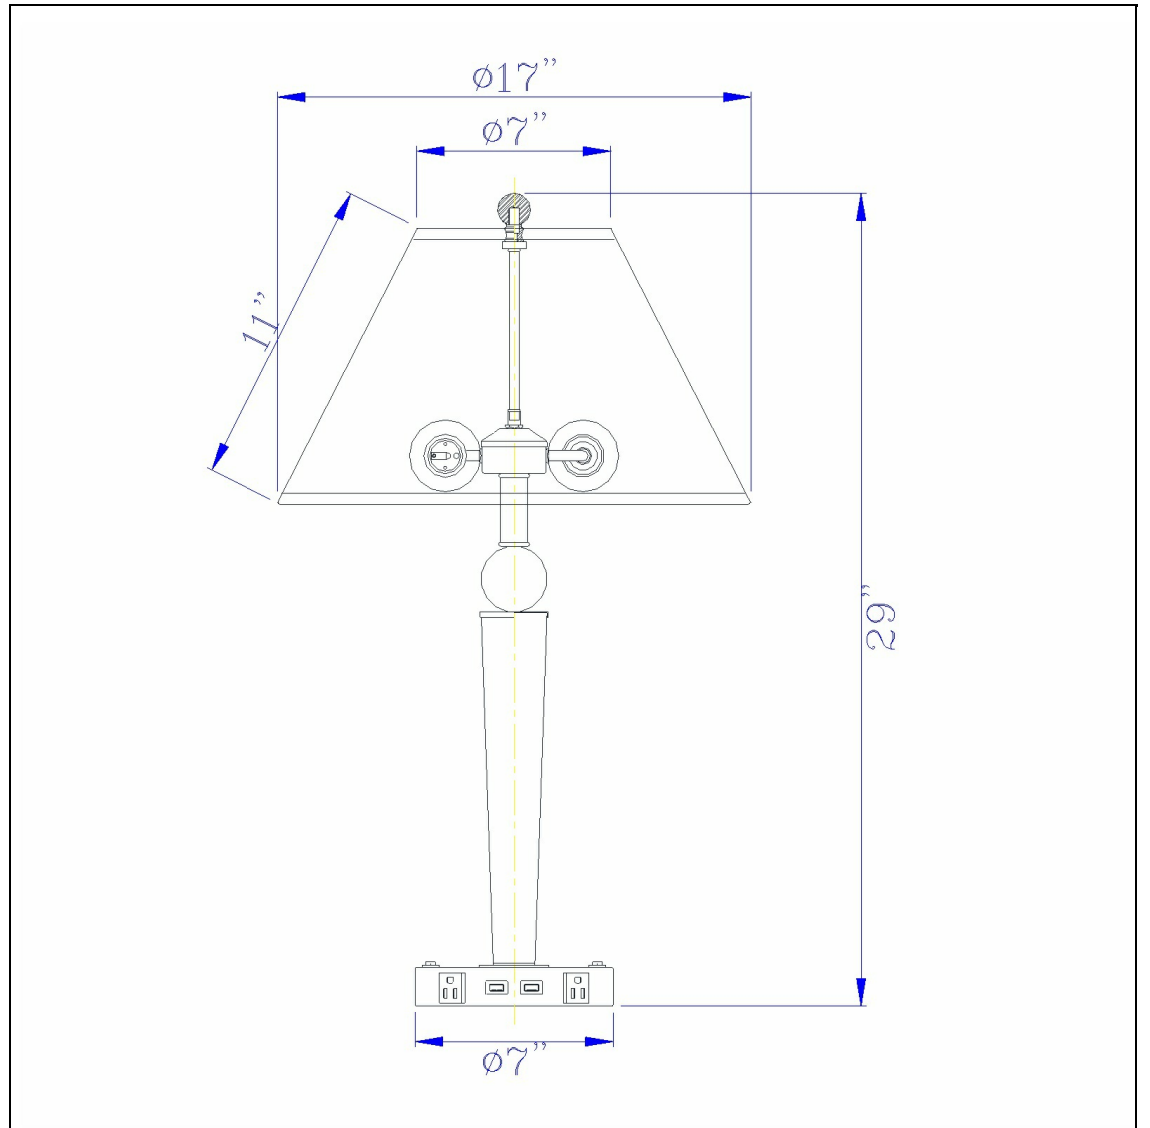

Product No. **LA-8005NS-7R-BS**

Description

60W X 2 Metal Night Stand Lamp With 2 USB And 2 Power Outlets, On Off Rocker Base Switch
Durable Metal Construction
Features Two Functional USB Ports
Includes Two Power Outlets
Uses Two 60W Max Bulb
Rocker Switch On/Off Switch
Rocker Switch On/Off Switch
29" Height Metal Nighstand Lamp in Brushed Steel Espresso Finish

Technical Specifications

UPC	020193067284	Shade Top1	7.00
Wattage	60WX2	Shade Bottom1	17.00
CRI	N/A	Shade Side	11.00
Lumen	N/A	Carton 1 Dimensions	25.50 x 10.30 x 10.30
Switch Type	On/Off	Carton 2 Dimensions	11.00 x 18.00 x 10.30
Bulb Base	E26	Carton 3 Dimensions	0.00 x 0.00 x 2.14
Number of Lights	2	Package Dimensions	L: 10.30 W: 10.30 H: 25.50
Color	Espresso/Brushed Steel		
Base Color	Espresso/Brushed Steel		