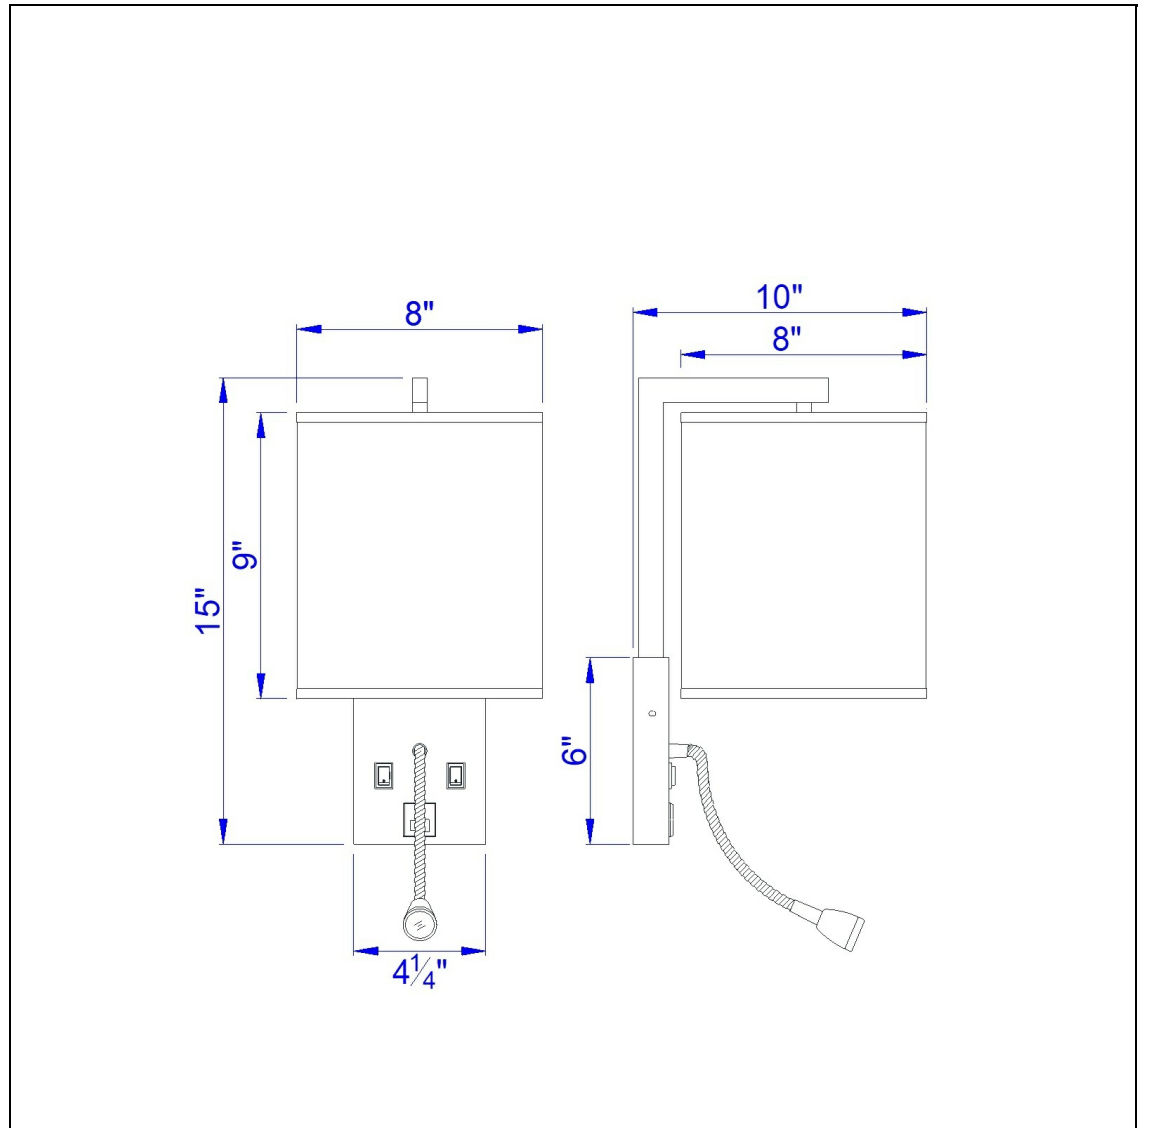

Product No. **LA-8029WL-1-BS**

Description

60W Metal Wall Lamp With Rocker Switch
And 1W LED Gooseneck Reading Light
Wall lamp
Metal
LED reading light
Rectangular shade
rocker switch
rocker switch

Technical Specifications

UPC	020193067284	Shade Top1	8.00
Wattage	60W + 1W	Shade Top2	8.00
CRI	85	Shade Bottom1	8.00
Lumen	75	Shade Bottom2	8.00
Switch Type	On Off Rocker Switch	Shade Side	9.00
Bulb Base	E26	Carton 1 Dimensions	12.50 x 9.50 x 16.40
Number of Lights	1	Carton 2 Dimensions	0.00 x 0.00 x 16.40
Color	Brushed Steel	Package Dimensions	L: 16.40 W: 9.50 H: 12.50
Base Color	Brushed Steel		